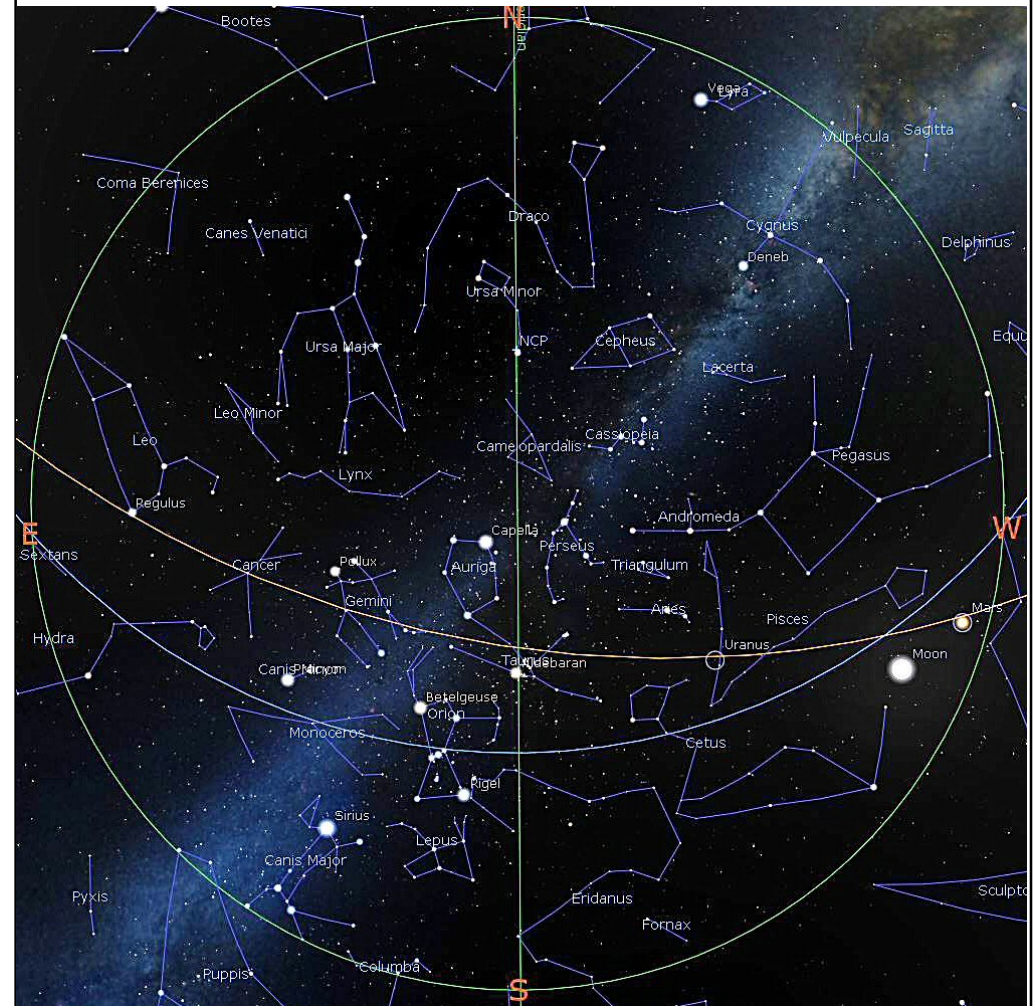

# Sky Notes

by Chris Longthorn

December 2018, no 112

The night sky at 23:00 U.T.C., December 15th 2018

**Venus** is in Libra with a magnitude of -4.6, a phase of 37%, and a diameter of 32". It rises at 03:56, transits at 08:58, and sets at 13:59. It is visible in the morning sky.

**Mars** is in Aquarius with a magnitude of +0.2, a phase of 87%, and a diameter of 8". It rises at 12:12, transits at 17:49, and sets at 23:27. It is visible in the evening sky.

**Jupiter** is in Ophiuchus with a magnitude of -1.7 and a diameter of 31". It rises at 06:51, transits at 10:55, and sets at 15:00. It is visible low in the east before sunrise.

**Saturn** is in Sagittarius with a magnitude of +0.5 and a diameter of 15". It rises at 09:16, transits at 13:10, and sets at 17:03. It is visible low in the west after sunset.

**Uranus** is in Pisces with a magnitude of +5.7 and a diameter of 4". It sets at 03:18, rises again at 13:17, and transits at 20:15. It is visible in the evening sky.

**Neptune** is in Aquarius with a magnitude of +7.9 and a diameter of 2". It rises at 12:05, transits at 17:30, and sets at 22:55. It is visible in the evening sky.