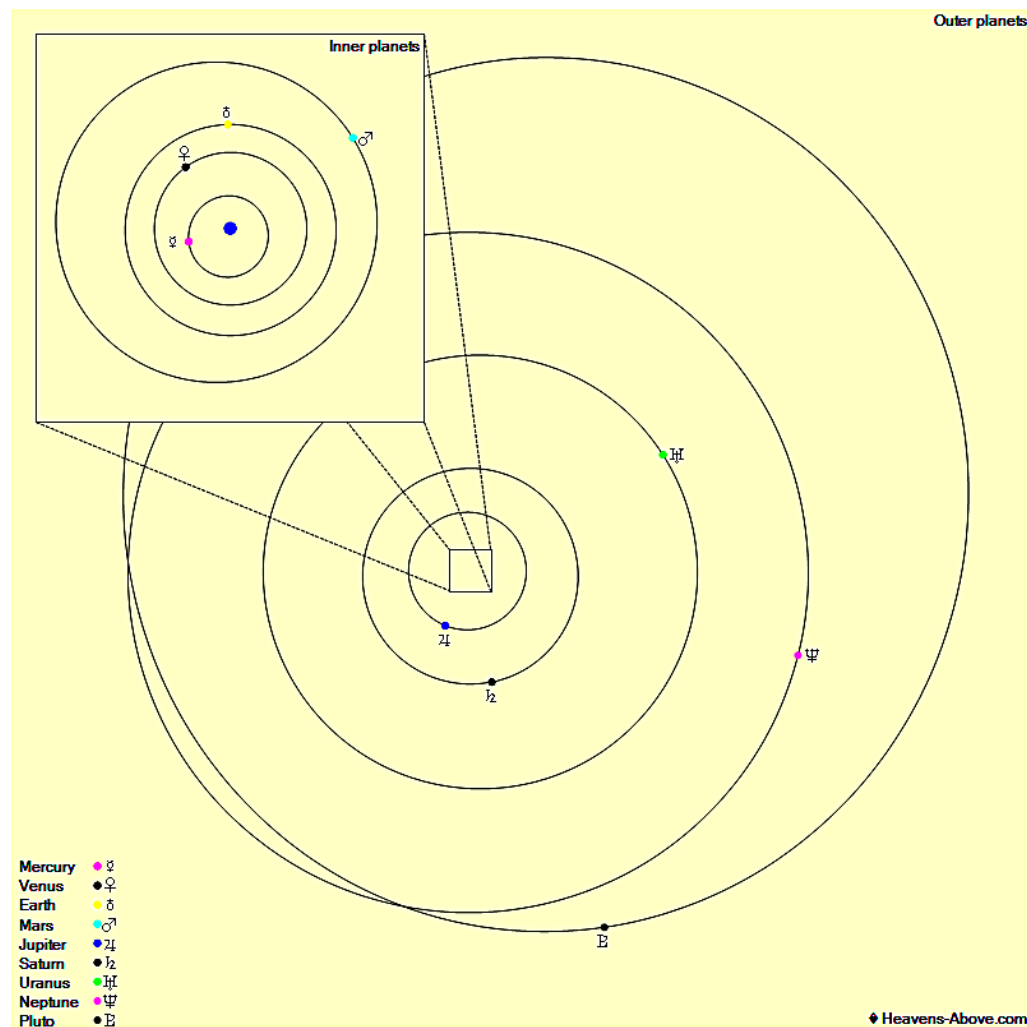

# Sky Notes

by Chris Longthorn

December 2018, no 112

The night sky at 23:00 U.T.C., December 15th 2018

## The Planets, mid month.

**Mercury** is in Scorpius with a magnitude of -0.4, a phase of 64%, and a diameter of 7". It rises at 06:09, transits at 10:31, and sets at 14:53. It is visible low in the east before sunrise.

**Venus** is in Libra with a magnitude of -4.6, a phase of 37%, and a diameter of 32". It rises at 03:56, transits at 08:58, and sets at 13:59. It is visible in the morning sky.

**Mars** is in Aquarius with a magnitude of +0.2, a phase of 87%, and a diameter of 8". It rises at 12:12, transits at 17:49, and sets at 23:27. It is visible in the evening sky.