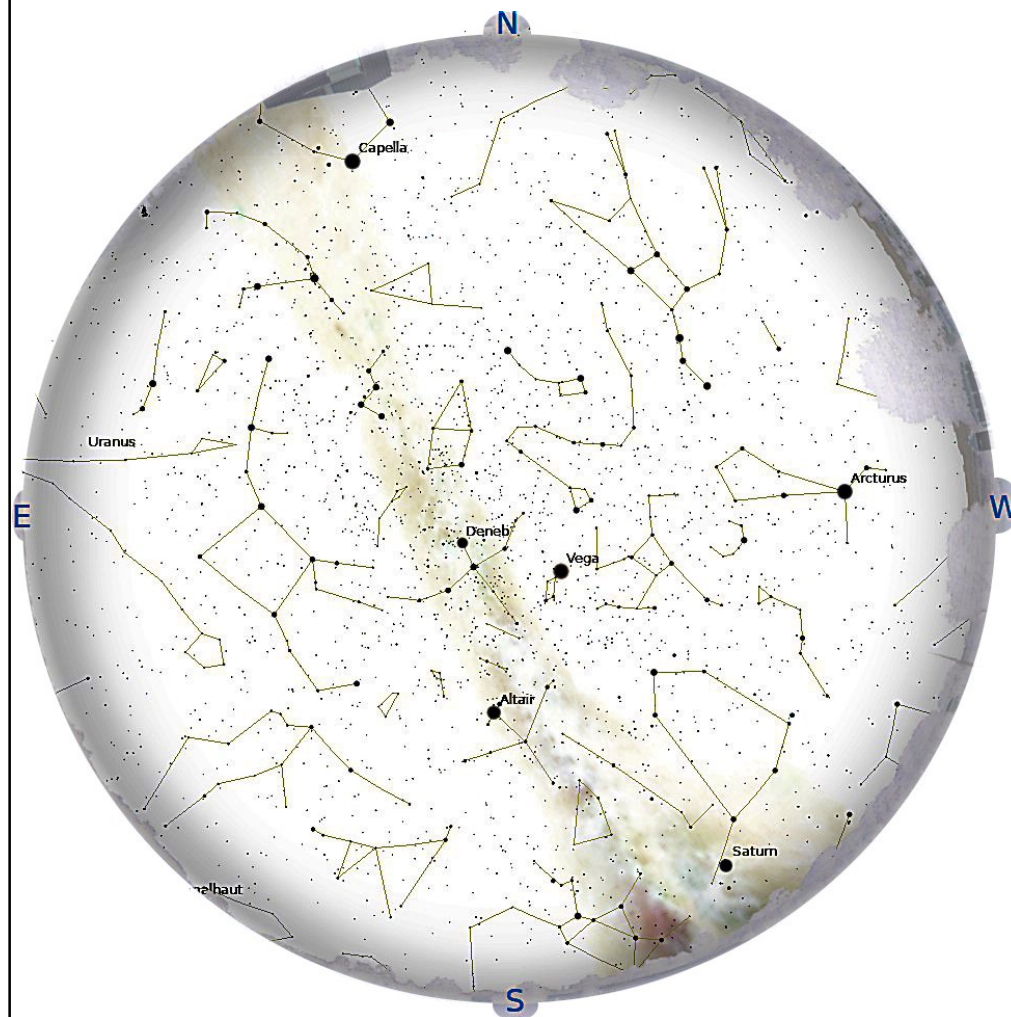

Rugby & District Astronomical Society

Sky Notes

by Chris Longthorn

September 2017, no 98

The night sky at 23:00 U.T.C., September 15th 2017