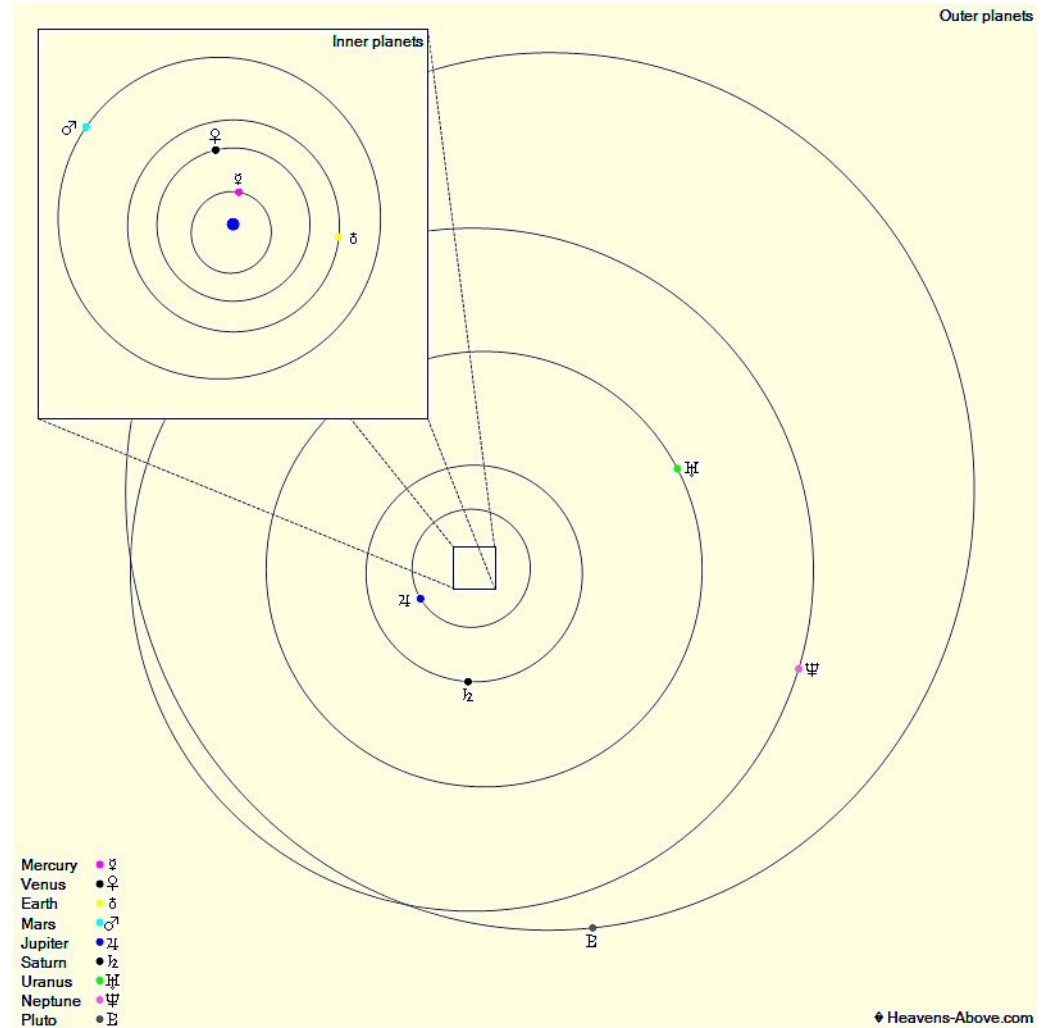

The Planets, mid month.

Mercury is in Leo with a magnitude of -0.7, a phase of 62%, and a diameter of 6". It rises at 04:59, transits at 12:02, and sets at 19:04. It is visible low in the east before sunrise.

Venus is in Leo with a magnitude of -3.9, a phase of 87%, and a diameter of 12". It rises at 03:55, transits at 11:19, and sets at 18:42. It is visible low in the east before sunrise.

Mars is in Leo with a magnitude of +1.8, a phase of 99%, and a diameter of 4". It rises at 05:06, transits at 12:06, and sets at 19:06. It is visible low in the east before sunrise.

Jupiter is in Virgo with a magnitude of -1.7 and a diameter of 31". It rises at 09:48, transits at 15:05, and sets at 20:21. It is visible in the evening sky.

Saturn is in Ophiuchus with a magnitude of +0.5 and a diameter of 16". It rises at 15:02, transits at 18:54, and sets at 22:46. It is visible in the evening sky.

Uranus is in Pisces with a magnitude of +5.7 and a diameter of 4". It transits at 03:17, sets at 10:16, and rises again at 20:15. It is well placed for observation throughout the night.

Neptune is in Aquarius with a magnitude of +7.8 and a diameter of 2". It transits at 00:31, sets at 05:52, and rises again at 19:06. It is well placed for observation throughout the night.