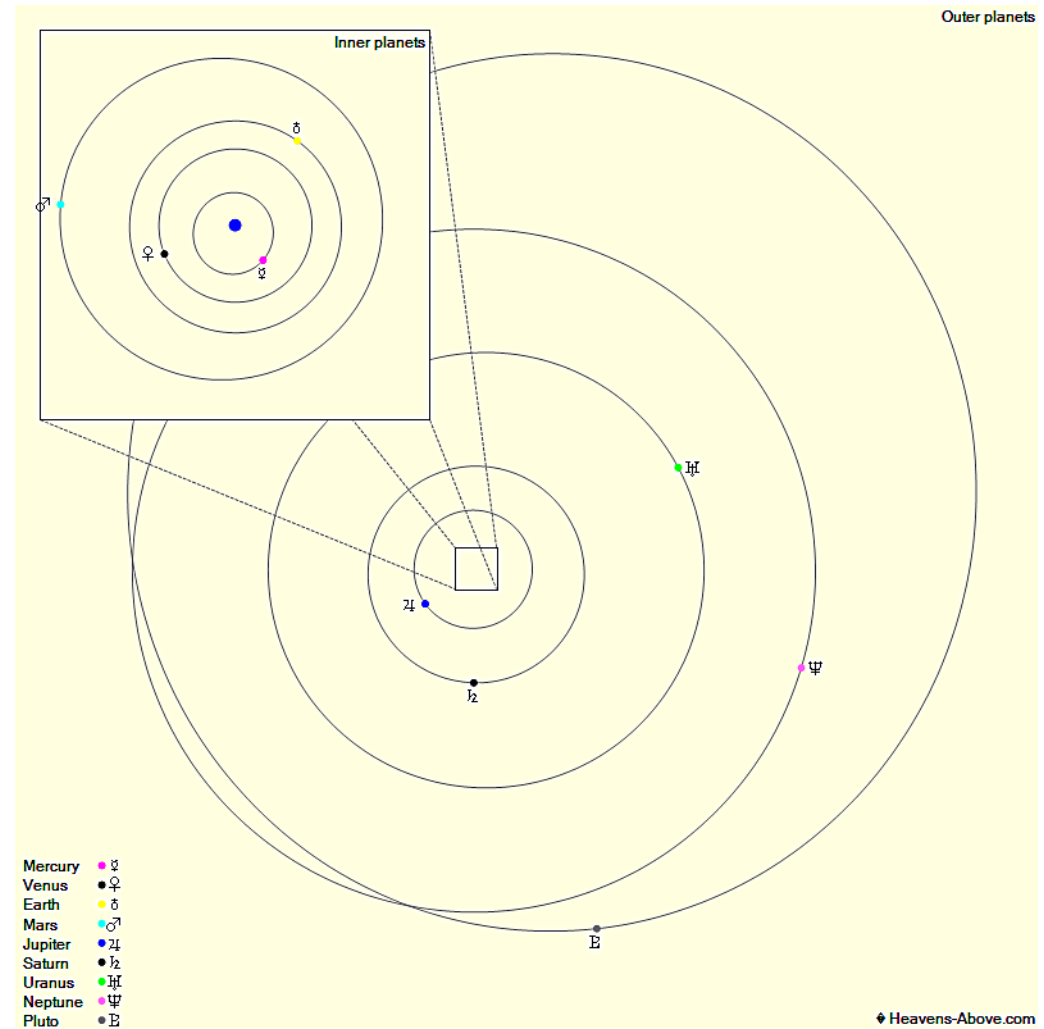

The Planets, mid month.

Mercury is in Scorpius with a magnitude of -0.3, a phase of 79%, and a diameter of 6". It rises at 09:48, transits at 13:18, and sets at 16:49. It is visible low in the west after sunset.

Venus is in Libra with a magnitude of -3.9, a phase of 97%, and a diameter of 10". It rises at 06:15, transits at 11:03, and sets at 15:50. It is visible low in the east before sunrise.

Mars is in Virgo with a magnitude of +1.7, a phase of 96%, and a diameter of 4". It rises at 03:51, transits at 09:28, and sets at 15:05. It is visible in the morning sky.

Jupiter is in Libra with a magnitude of -1.7 and a diameter of 31". It rises at 06:04, transits at 10:54, and sets at 15:44. It is visible low in the east before sunrise.

Saturn is in Ophiuchus with a magnitude of +0.5 and a diameter of 15". It rises at 10:24, transits at 14:14, and sets at 18:03. It is visible in the evening sky.

Uranus is in Pisces with a magnitude of +5.7 and a diameter of 4". It sets at 05:03, rises again at 15:11, and transits at 22:05. It is well placed for observation throughout the night.

Neptune is in Aquarius with a magnitude of +7.9 and a diameter of 2". It sets at 00:46, rises again at 14:04, and transits at 19:23. It is visible in the evening sky.