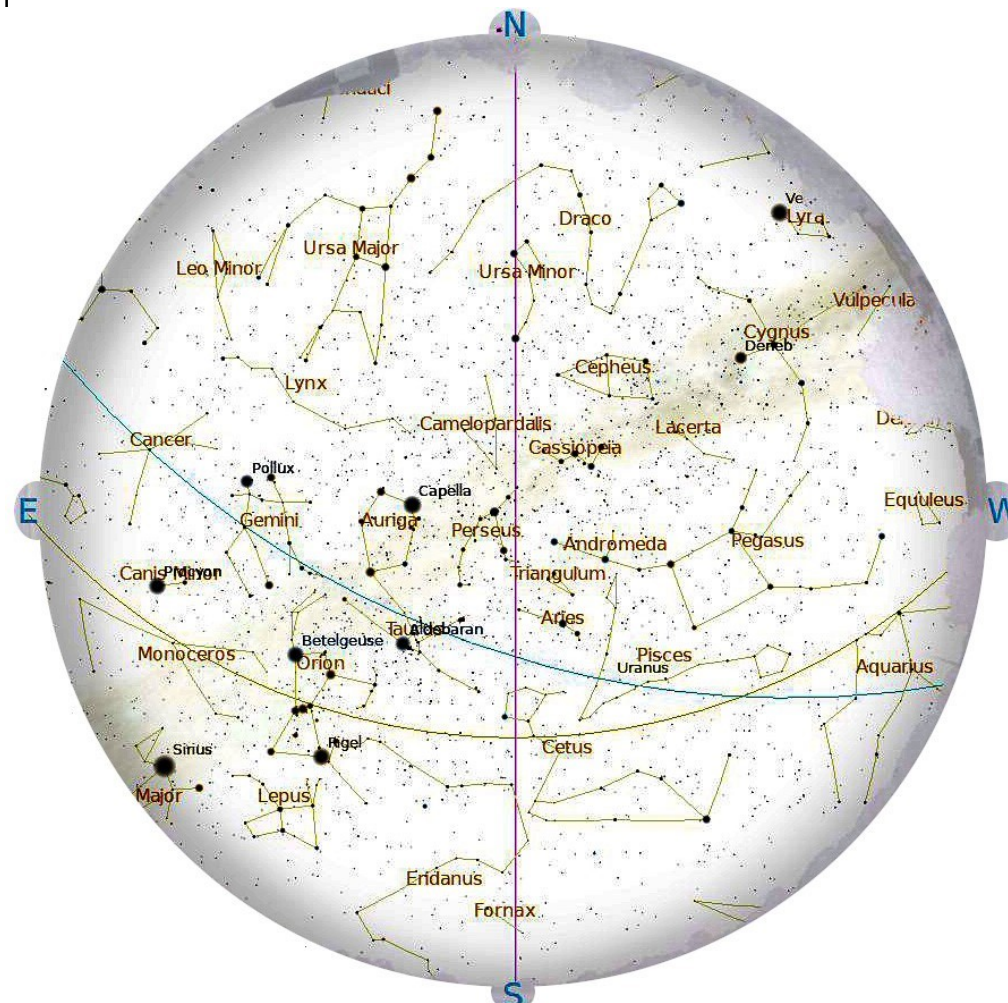

Rugby & District Astronomical Society

Sky Notes

by Chris Longthorn

November 2017, no 100

Rugby & District Astronomical Society

www.rugbyastro.org.uk

Honorary President:	-	Chair:	Julian Leckie
Treasurer:	Dennis Osborne	Membership Secretary:	Barrie Chessell
Webmaster:	David Riley	Secretary:	Richard Heath
Speakers Secretary:	Chris Longthorn	Sky Notes:	Chris Longthorn

Email rugby-Astro@hotmail.co.uk

Phone 07739-716383
© R&DAS 2017

The night sky at 23:00 U.T.C., November 15th 2017