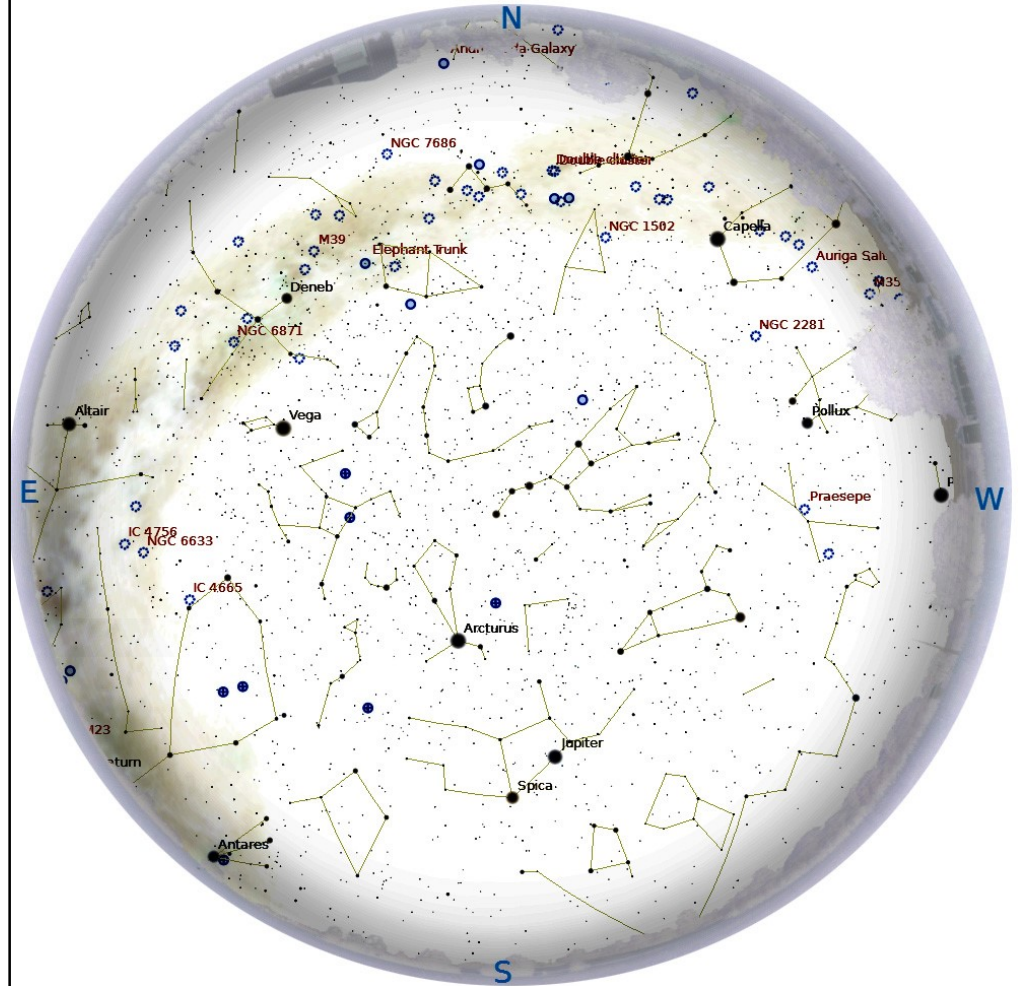

Sky Notes

by Chris Longthorn

May 2017, no 94

The night sky at 23:00 U.T.C., May 15th 2017