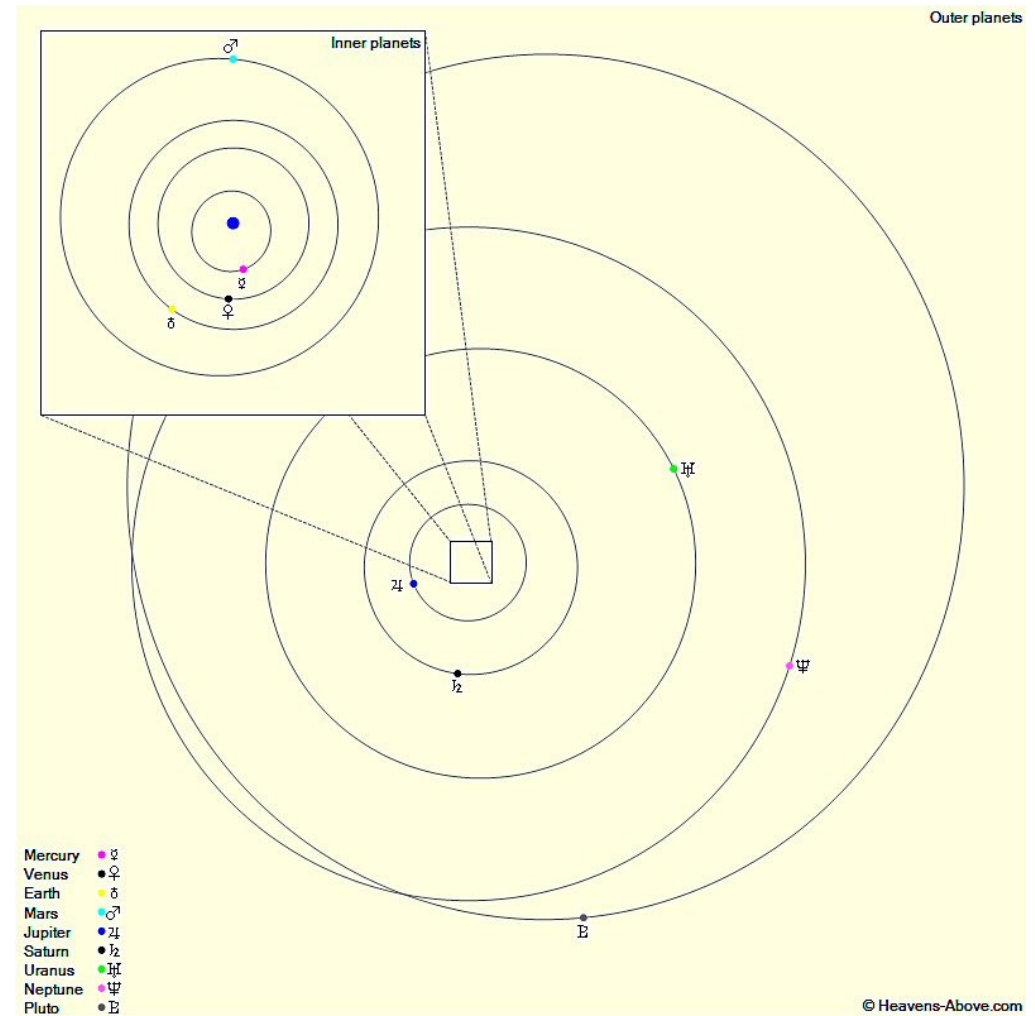

The Planets, mid month.

Mercury is in Pisces with a magnitude of +0.7, a phase of 37%, and a diameter of 9". It rises at 03:43, transits at 10:31, and sets at 17:19. It is visible low in the east before sunrise.

Venus is in Pisces with a magnitude of -4.4, a phase of 38%, and a diameter of 30". It rises at 02:55, transits at 09:17, and sets at 15:39. It is visible in the morning sky.

Mars is in Taurus with a magnitude of +1.6, a phase of 99%, and a diameter of 4". It rises at 05:09, transits at 13:37, and sets at 22:06. It is visible low in the west after sunset.

Jupiter is in Virgo with a magnitude of -2.3 and a diameter of 42". It sets at 03:14, rises again at 15:49, and transits at 21:29. It is well placed for observation throughout the night.

Saturn is in Sagittarius with a magnitude of +0.2 and a diameter of 18". It transits at 02:23, sets at 06:15, and rises again at 22:27. It is well placed for observation throughout the night.

Uranus is in Pisces with a magnitude of +5.9 and a diameter of 3". It rises at 03:19, transits at 10:15, and sets at 17:10. It is visible low in the east before sunrise.

Neptune is in Aquarius with a magnitude of +7.9 and a diameter of 2". It rises at 02:15, transits at 07:40, and sets at 13:04. It is visible in the morning sky.