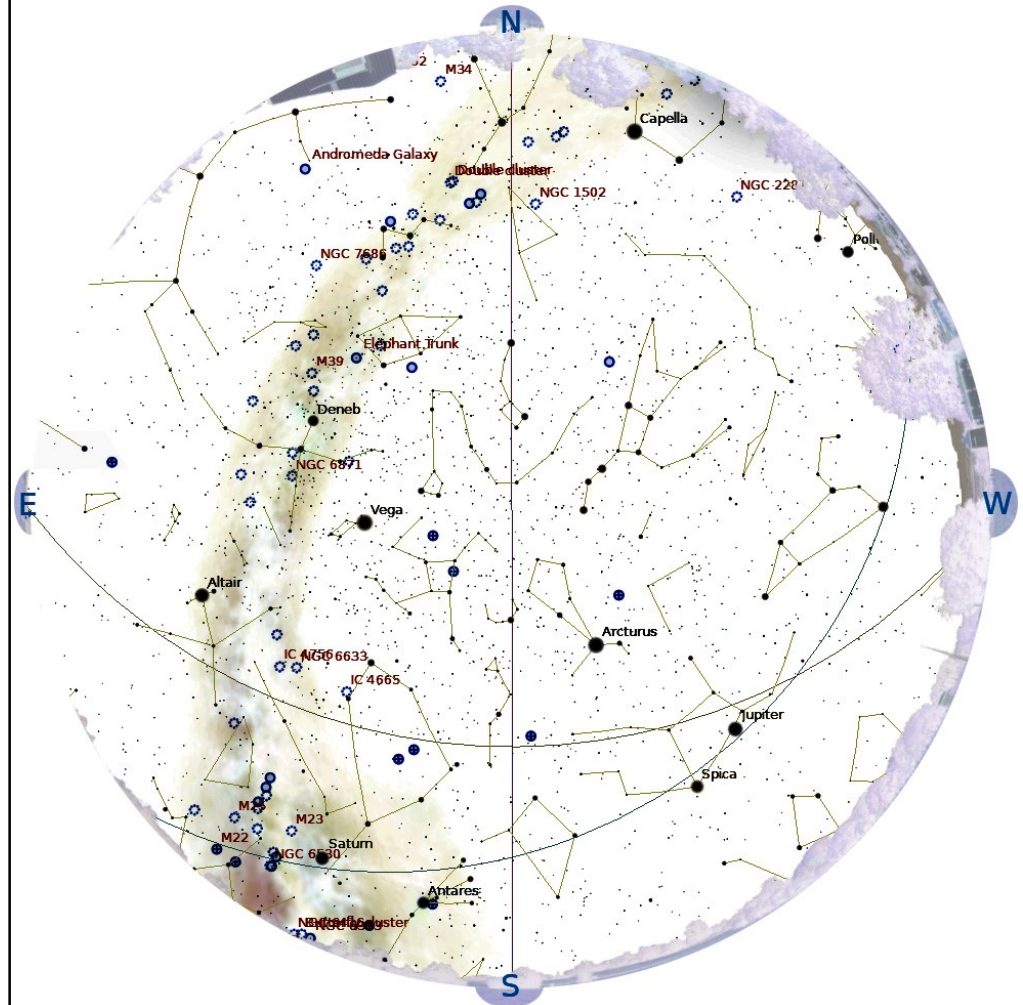

Rugby & District Astronomical Society

Sky Notes

by Chris Longthorn

June 2017, no 95

The night sky at 23:00 U.T.C., June 15th 2017