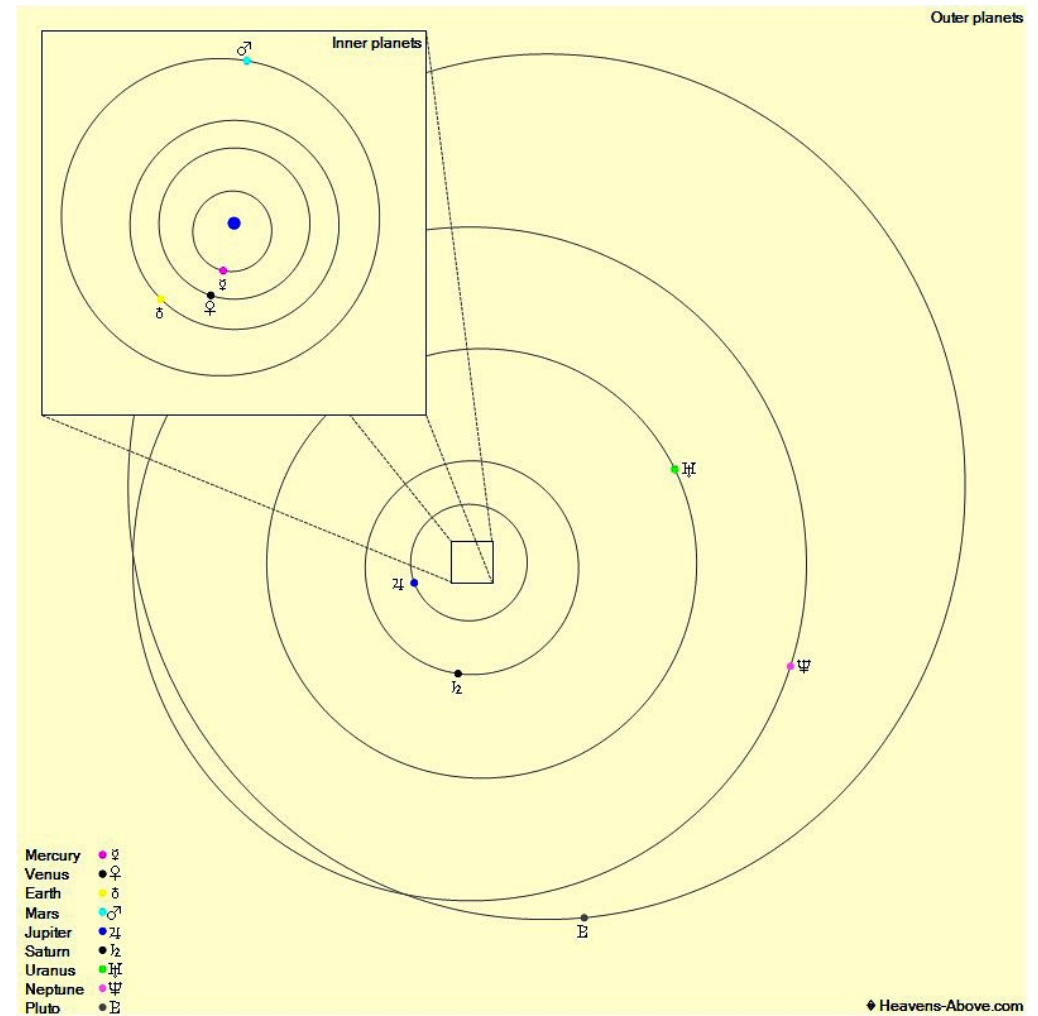

The Planets, mid month.

Mercury is in Taurus with a magnitude of -1.6, a phase of 96%, and a diameter of 5". It rises at 03:13, transits at 11:38, and sets at 20:05. It is currently too close to the Sun to be observed.

Venus is in Aries with a magnitude of -4.2, a phase of 56%, and a diameter of 21". It rises at 01:55, transits at 09:05, and sets at 16:16. It is visible in the morning sky.

Mars is in Gemini with a magnitude of +1.7, a phase of 100%, and a diameter of 4". It rises at 04:31, transits at 13:06, and sets at 21:40. It is visible low in the west after sunset.

Jupiter is in Virgo with a magnitude of -2.1 and a diameter of 39". It sets at 01:09, rises again at 13:43, and transits at 19:24. It is visible in the evening sky.

Saturn is in Ophiuchus with a magnitude of +0.0 and a diameter of 18". It transits at 00:13, sets at 04:05, and rises again at 20:16. It is well placed for observation throughout the night.

Uranus is in Pisces with a magnitude of +5.9 and a diameter of 3". It rises at 01:20, transits at 08:18, and sets at 15:17. It is visible in the morning sky.

Neptune is in Aquarius with a magnitude of +7.9 and a diameter of 2". It rises at 00:14, transits at 05:39, and sets at 11:03. It is visible in the morning sky.