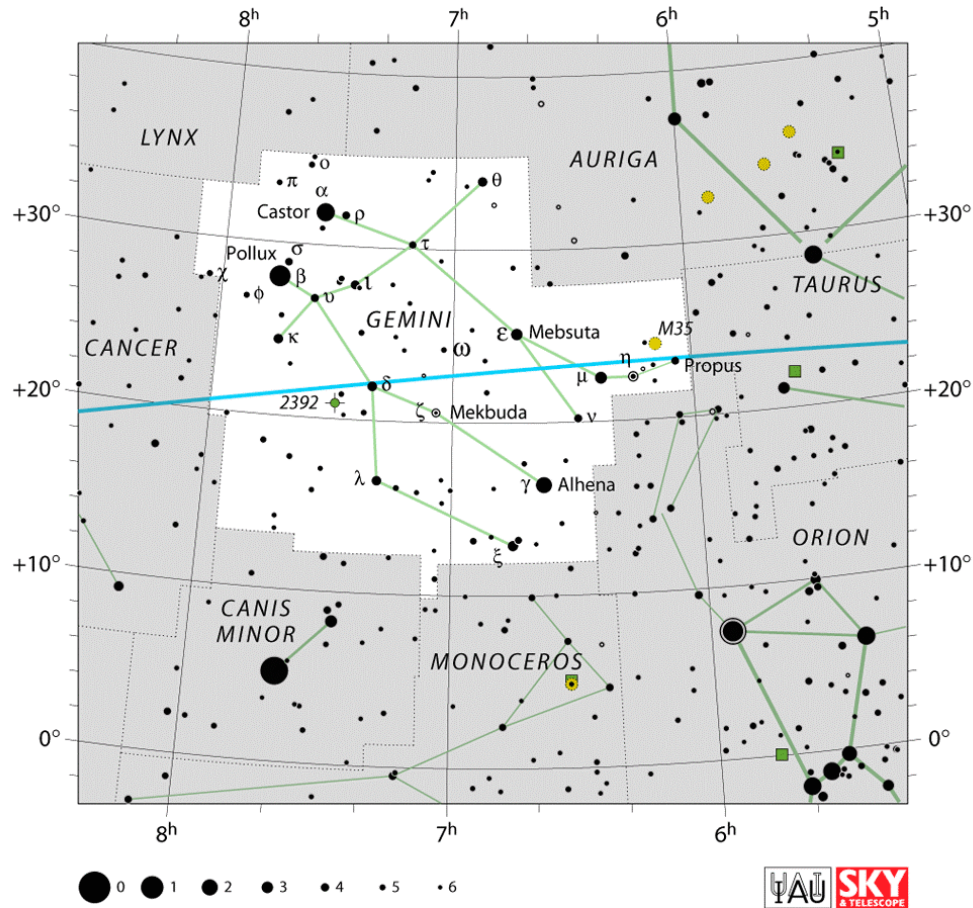

Constellation of the Month - Gemini

Your challenge is to observe, and record what you see ready for including in the Sky Notes presentation next month.

The Constellation of the Month will be selected from one that is readily visible most of the night during the month.

Venus is in Aquarius with a magnitude of -4.5, a phase of 49%, and a diameter of 25". It rises at 10:01, transits at 15:26, and sets at 20:52. It is visible in the evening sky.

Mars is in Aquarius with a magnitude of +1.0, a phase of 91%, and a diameter of 5". It rises at 10:15, transits at 15:55, and sets at 21:36. It is visible in the evening sky.

Jupiter is in Virgo with a magnitude of -2.0 and a diameter of 37". It rises at 00:33, transits at 05:55, and sets at 11:18. It is visible in the morning sky.

Saturn is in Ophiuchus with a magnitude of +0.5 and a diameter of 15". It rises at 06:07, transits at 10:00, and sets at 13:52. It is visible in the morning sky.

Uranus is in Pisces with a magnitude of +5.8 and a diameter of 4". It sets at 00:34, rises again at 11:02, and transits at 17:46. It is visible in the evening sky.

Neptune is in Aquarius with a magnitude of +7.9 and a diameter of 2". It rises at 10:01, transits at 15:17, and sets at 20:33. It is visible in the evening sky.