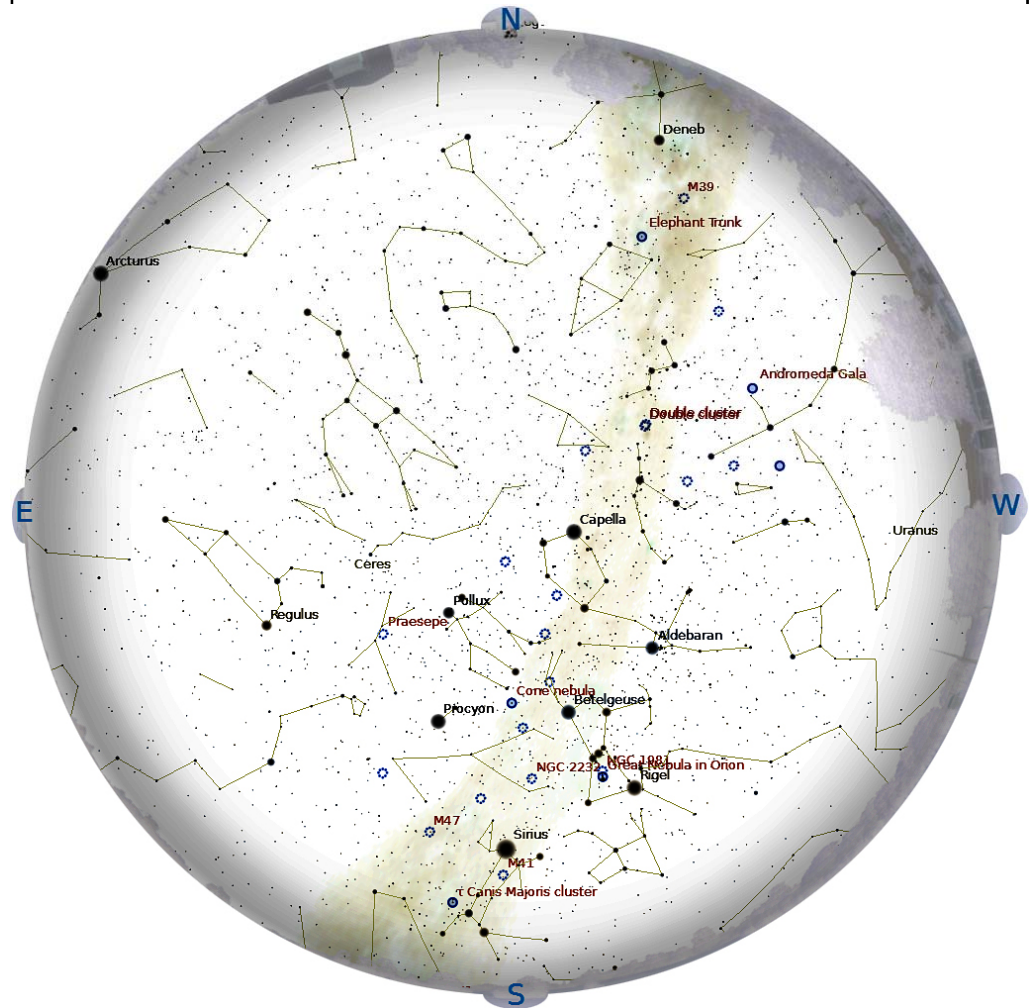

Rugby & District Astronomical Society

Sky Notes

by Chris Longthorn

January 2017, no 90

Rugby & District Astronomical Society

www.rugbyastro.org.uk

Honorary President:	Dr Johanna Jarvis	Chair:	Julian Leckie
Treasurer:	Dennis Osborne	Membership Secretary:	Barrie Chessell
Webmaster:	David Riley	Secretary:	David Partridge
Speakers Secretary:	Chris Longthorn	Sky Notes	Chris Longthorn

Email rugby-Astro@hotmail.co.uk

Phone 07739-716383
© R&DAS 2016

The night sky at 23:00 U.T.C., January 15th 2017