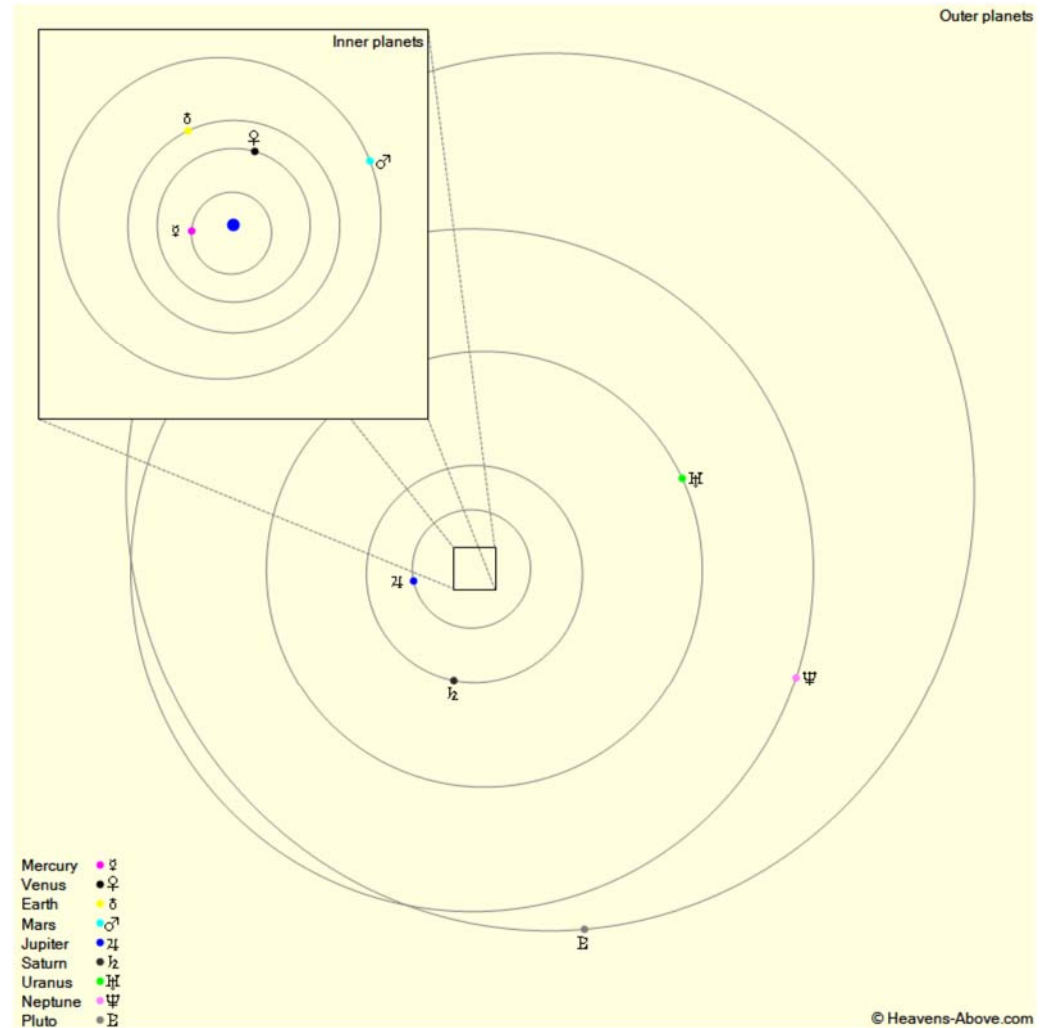

Sky Events Calendar by Fred Espenak and Sumit Dutta (NASA's GSFC)
ISS, Iridium Data and Solar System Map courtesy of Heavens-Above (www.heavens-above.com)

The Planets, mid month.

Mercury is in Sagittarius with a magnitude of -0.1, a phase of 56%, and a diameter of 7". It rises at 06:41, transits at 10:38, and sets at 14:34. It is visible low in the east before sunrise.

Venus is in Aquarius with a magnitude of -4.5, a phase of 49%, and a diameter of 25". It rises at 10:01, transits at 15:26, and sets at 20:52. It is visible in the evening sky.

Mars is in Aquarius with a magnitude of +1.0, a phase of 91%, and a diameter of 5". It rises at 10:15, transits at 15:55, and sets at 21:36. It is visible in the evening sky.

Jupiter is in Virgo with a magnitude of -2.0 and a diameter of 37". It rises at 00:33, transits at 05:55, and sets at 11:18. It is visible in the morning sky.

Saturn is in Ophiuchus with a magnitude of +0.5 and a diameter of 15". It rises at 06:07, transits at 10:00, and sets at 13:52. It is visible in the morning sky.

Uranus is in Pisces with a magnitude of +5.8 and a diameter of 4". It sets at 00:34, rises again at 11:02, and transits at 17:46. It is visible in the evening sky.

Neptune is in Aquarius with a magnitude of +7.9 and a diameter of 2". It rises at 10:01, transits at 15:17, and sets at 20:33. It is visible in the evening sky.