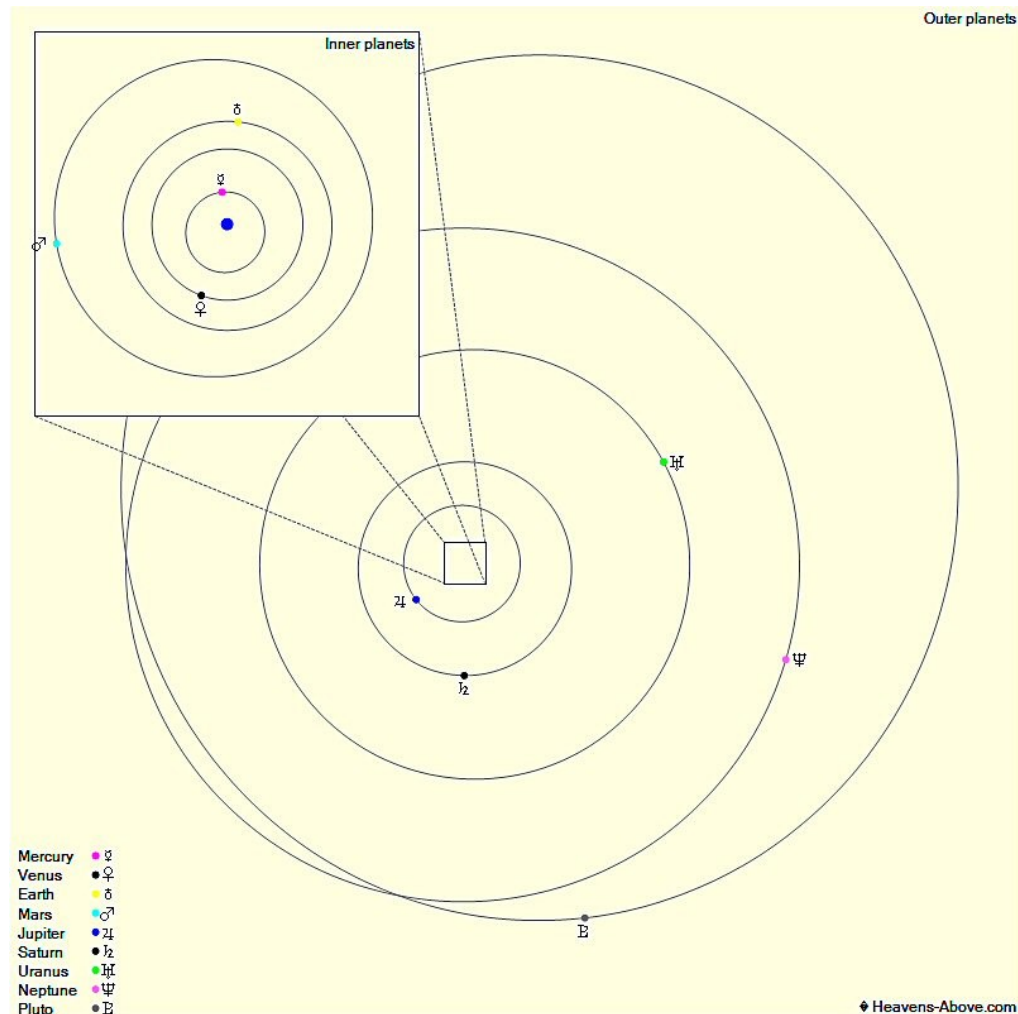

The Planets, mid month.

Mercury is in Ophiuchus with a magnitude of +3.2, a phase of 4%, and a diameter of 10". It rises at 07:40, transits at 11:42, and sets at 15:44. It is currently too close to the Sun to be observed.

Venus is in Ophiuchus with a magnitude of -3.9, a phase of 100%, and a diameter of 10". It rises at 07:52, transits at 11:40, and sets at 15:27. It is currently too close to the Sun to be observed.

Mars is in Virgo with a magnitude of +1.6, a phase of 94%, and a diameter of 4". It rises at 03:42, transits at 08:41, and sets at 13:39. It is visible in the morning sky.

Jupiter is in Libra with a magnitude of -1.7 and a diameter of 32". It rises at 04:42, transits at 09:20, and sets at 13:59. It is visible in the morning sky.

Saturn is in Sagittarius with a magnitude of +0.5 and a diameter of 15". It rises at 08:42, transits at 12:30, and sets at 16:19. It is currently too close to the Sun to be observed.

Uranus is in Pisces with a magnitude of +5.7 and a diameter of 4". It sets at 03:00, rises again at 13:11, and transits at 20:04. It is visible in the evening sky.

Neptune is in Aquarius with a magnitude of +7.9 and a diameter of 2". It rises at 12:06, transits at 17:25, and sets at 22:44. It is visible in the evening sky.