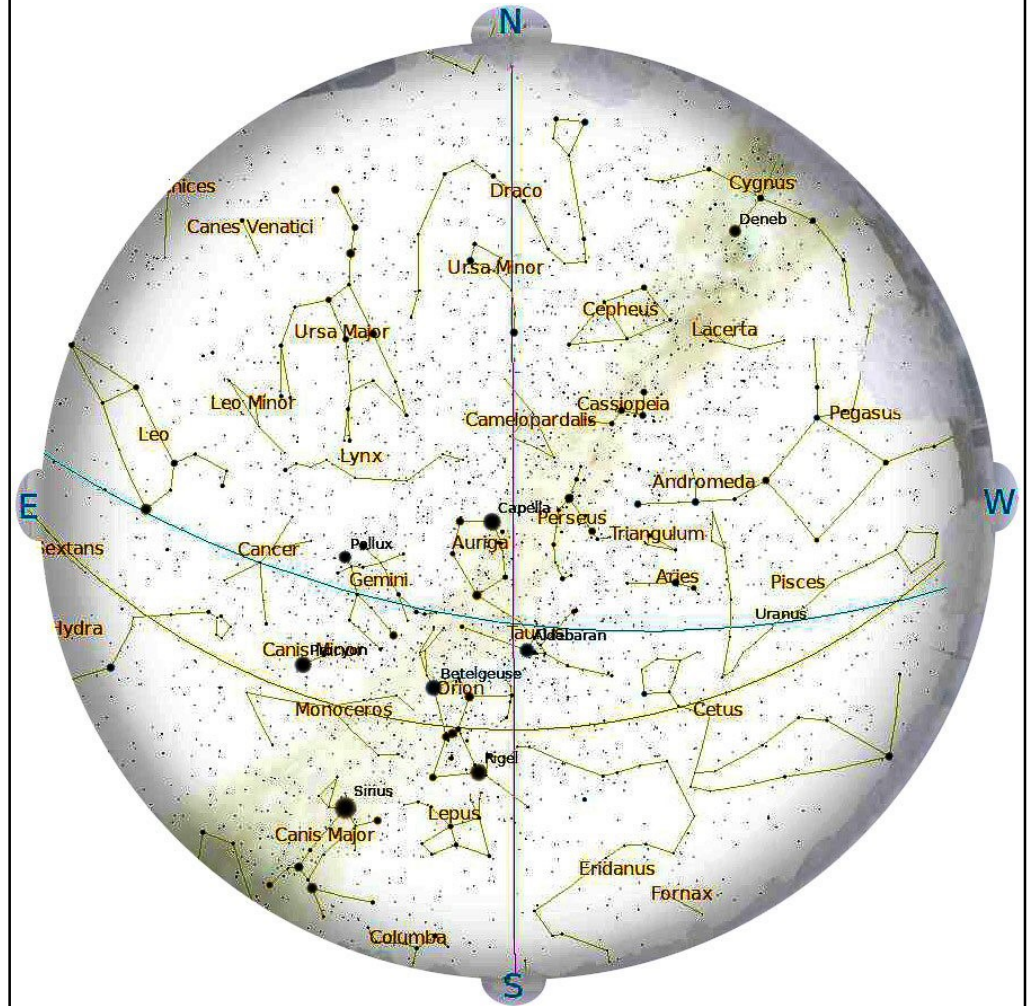

Rugby & District Astronomical Society

Sky Notes

by Chris Longthorn

December 2017, no 101

The night sky at 23:00 U.T.C., December 15th 2017