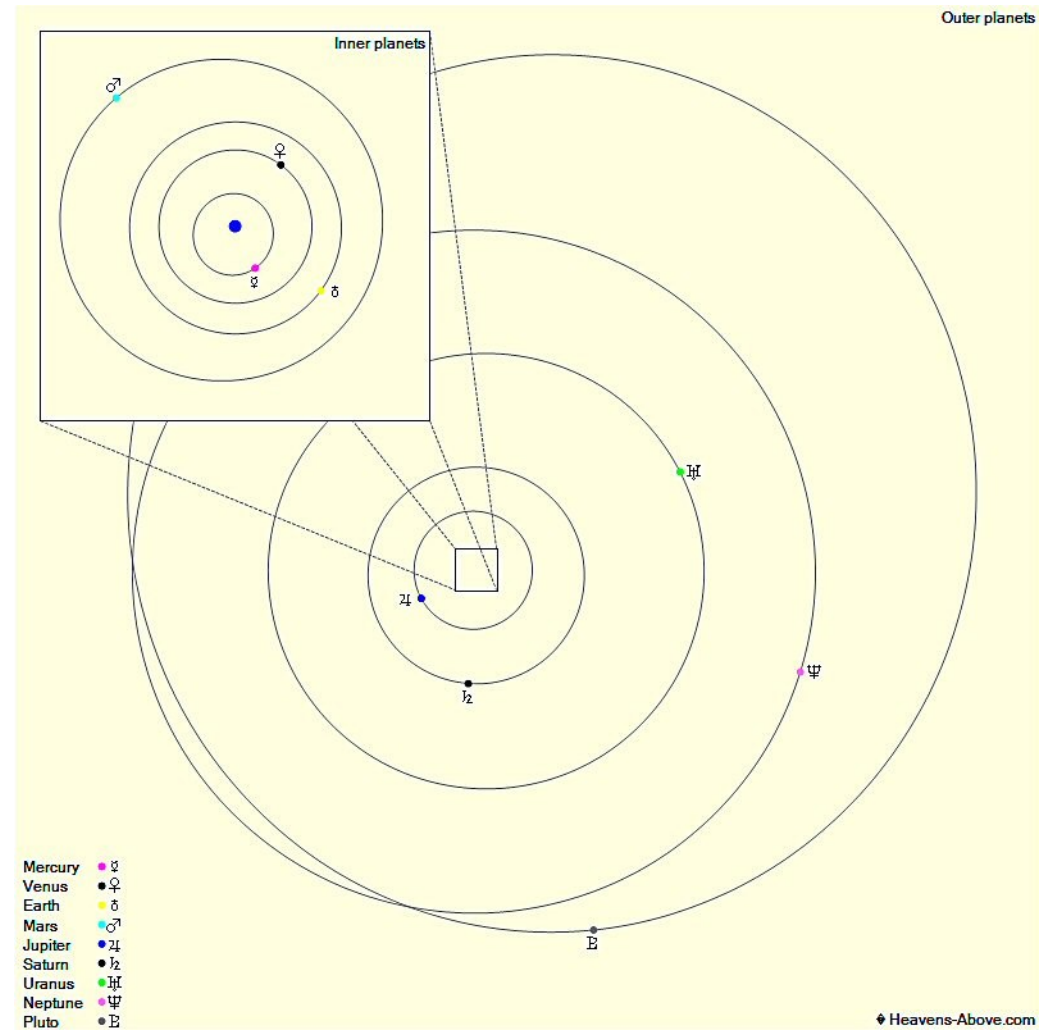

The Planets, mid month.

Mercury is in Sextans with a magnitude of +1.9, a phase of 16%, and a diameter of 10". It rises at 06:58, transits at 13:18, and sets at 19:39. It is visible low in the west after sunset.

Venus is in Gemini with a magnitude of -4.0, a phase of 79%, and a diameter of 13". It rises at 01:34, transits at 09:48, and sets at 18:02. It is visible in the morning sky.

Mars is in Cancer with a magnitude of +1.8, a phase of 100%, and a diameter of 4". It rises at 04:10, transits at 11:52, and sets at 19:32. It is currently too close to the Sun to be observed.

Jupiter is in Virgo with a magnitude of -1.8 and a diameter of 33". It rises at 10:18, transits at 15:46, and sets at 21:14. It is visible in the evening sky.

Saturn is in Ophiuchus with a magnitude of +0.4 and a diameter of 17". It rises at 16:02, transits at 19:55, and sets at 23:47. It is visible in the evening sky.

Uranus is in Pisces with a magnitude of +5.8 and a diameter of 4". It transits at 04:22, sets at 11:22, and rises again at 21:18. It is visible in the morning sky.

Neptune is in Aquarius with a magnitude of +7.8 and a diameter of 2". It transits at 01:36, sets at 06:58, and rises again at 20:09. It is well placed for observation throughout the night.