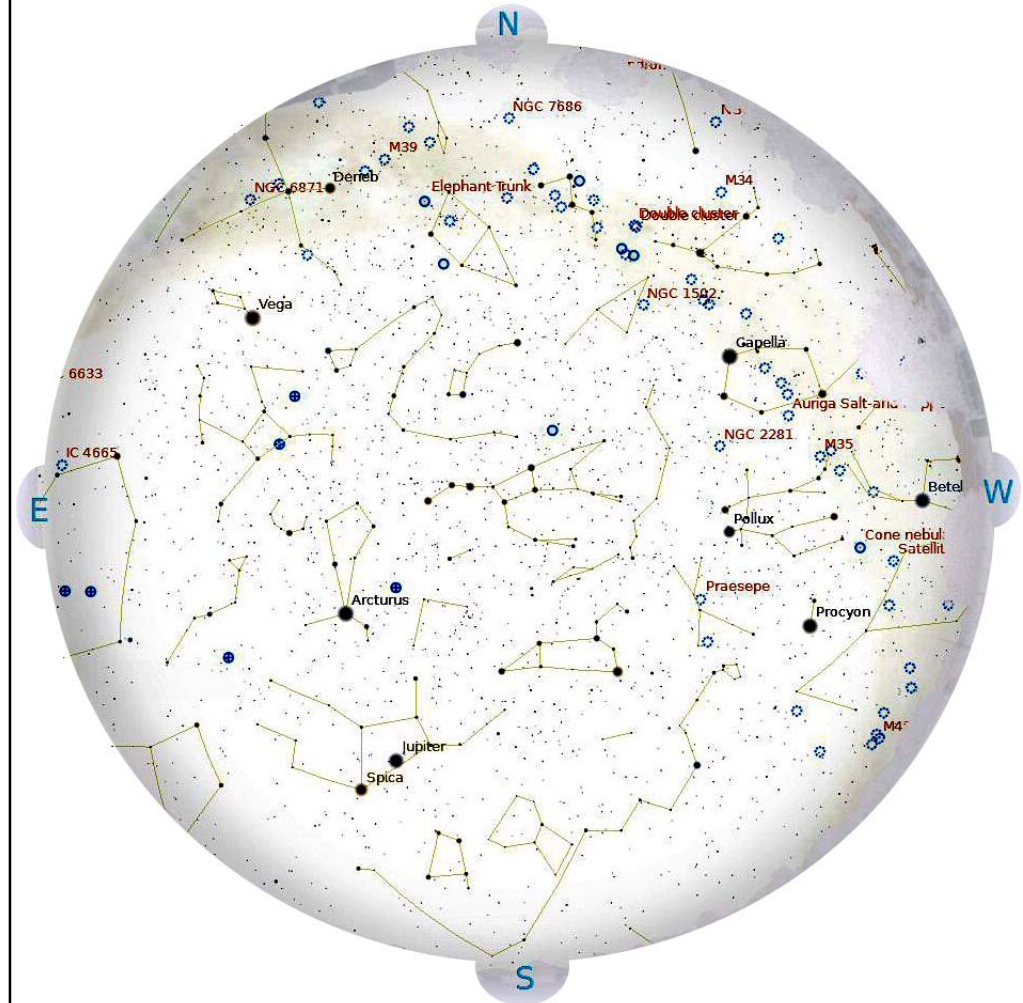

Rugby & District Astronomical Society

Sky Notes

by Chris Longthorn

April 2017, no 93

The night sky at 23:00 U.T.C., April 15th 2017