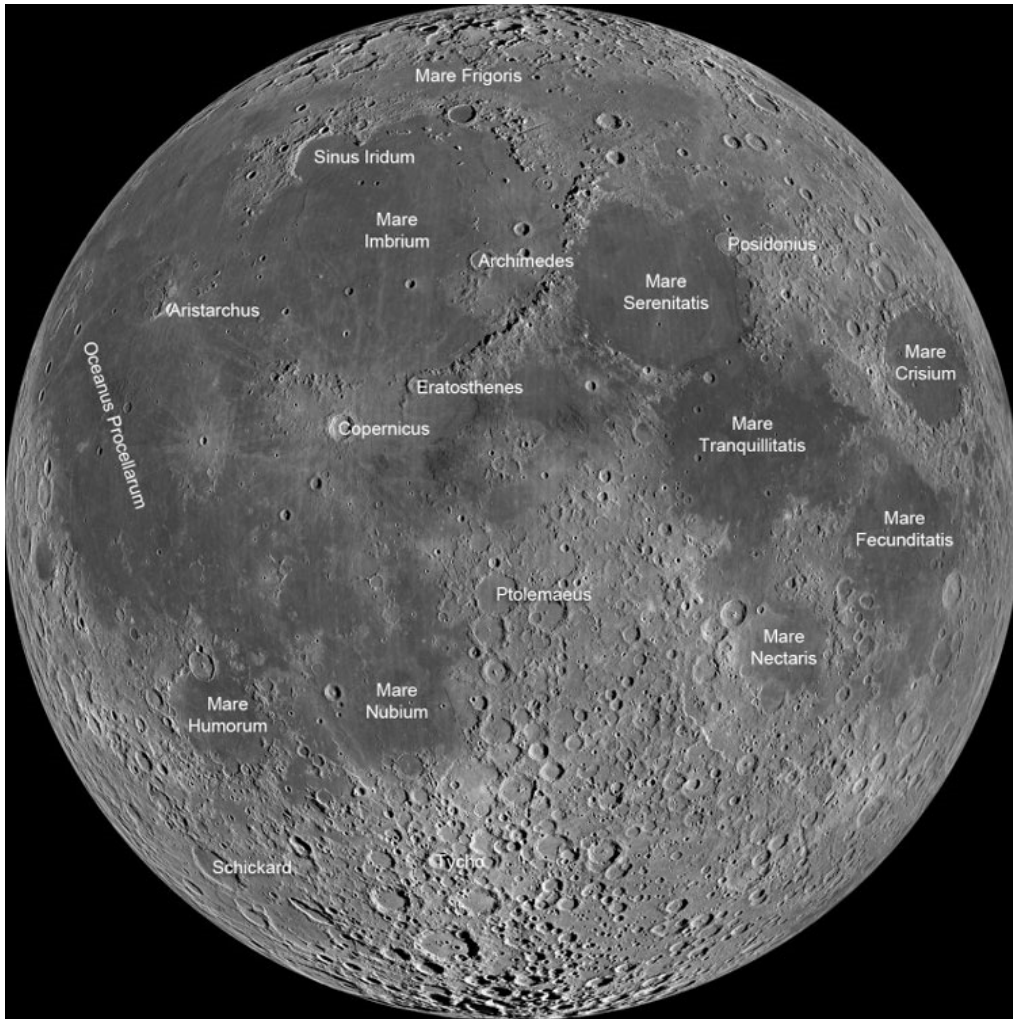

The Moon

Each Month we're going to pick a lunar feature to present at the monthly meeting in some detail.

Rugby & District Astronomical Society

www.rugbyastro.org.uk

Honorary President:	Dr Johanna Jarvis	Chair:	Julian Leckie
Treasurer:	Dennis Osborne	Membership Secretary:	Barrie Chessell
Webmaster:	David Riley	Secretary:	Vacant
Speakers Secretary:	Chris Longthorn	Sky Notes	Chris Longthorn

Email rugby-Astro@hotmail.co.uk

Phone 07739-716383
© R&DAS 2017