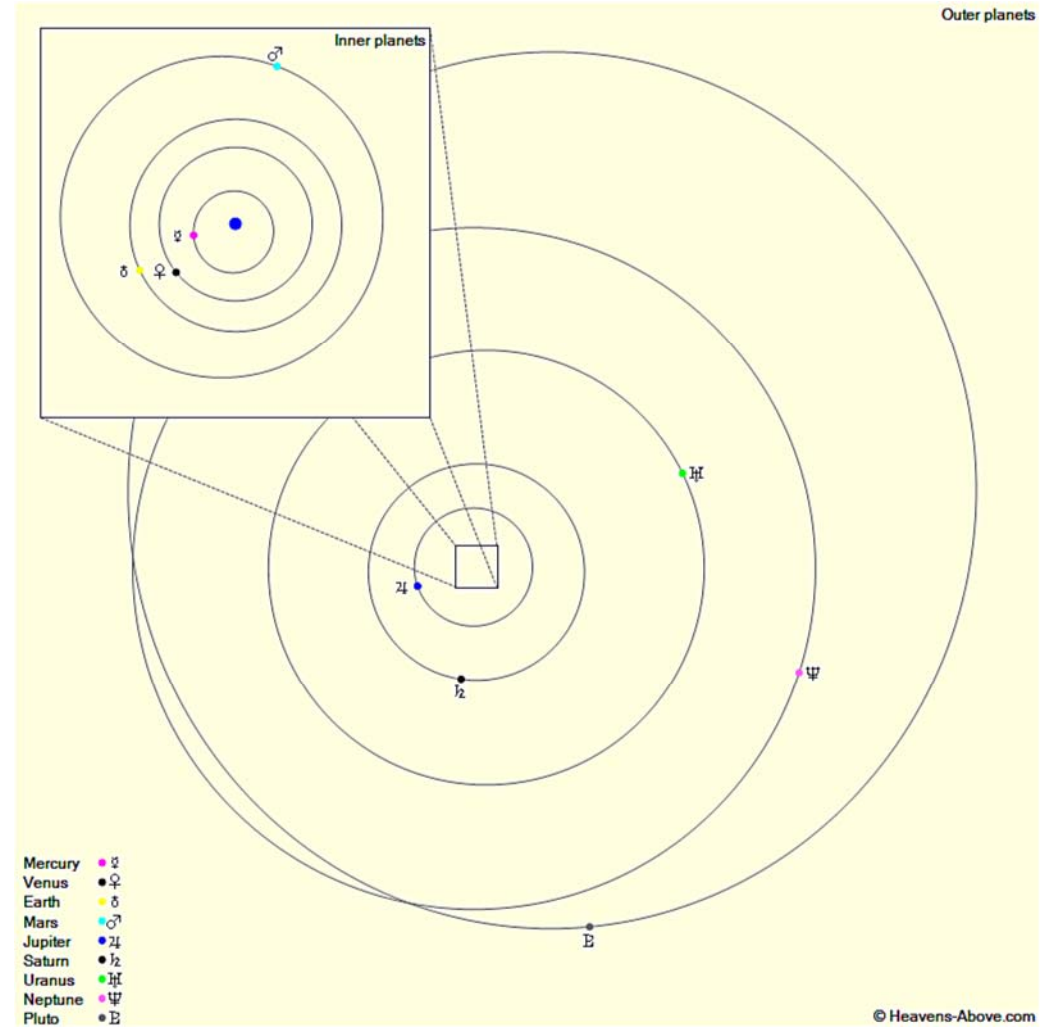

The Planets, mid month.

Mercury is in Aries with a magnitude of +4.0, a phase of 3%, and a diameter of 11". It rises at 05:07, transits at 12:35, and sets at 20:02. It is currently too close to the Sun to be observed.

Venus is in Pisces with a magnitude of -4.5, a phase of 14%, and a diameter of 48". It rises at 03:58, transits at 10:17, and sets at 16:35. It is visible low in the east before sunrise.

Mars is in Taurus with a magnitude of +1.5, a phase of 97%, and a diameter of 4". It rises at 06:09, transits at 14:08, and sets at 22:09. It is visible in the evening sky.

Jupiter is in Virgo with a magnitude of -2.5 and a diameter of 44". It sets at 05:17, rises again at 18:05, and transits at 23:39. It is well placed for observation throughout the night.

Saturn is in Sagittarius with a magnitude of +0.4 and a diameter of 17". It rises at 00:35, transits at 04:26, and sets at 08:18. It is visible in the morning sky.

Uranus is in Pisces with a magnitude of +5.9 and a diameter of 3". It rises at 05:14, transits at 12:06, and sets at 18:59. It is currently too close to the Sun to be observed.

Neptune is in Aquarius with a magnitude of +7.9 and a diameter of 2". It rises at 04:12, transits at 09:35, and sets at 14:58. It is visible in the morning sky.