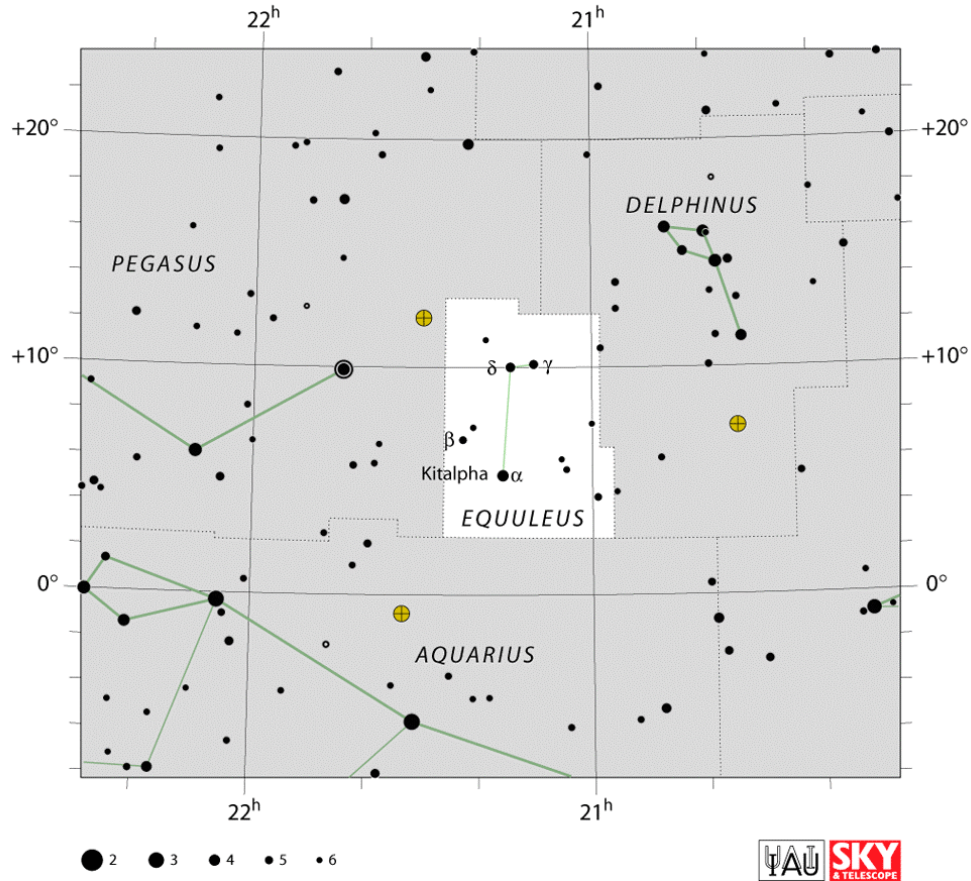

Constellation of the Month - Equuleus

Your challenge is to observe, and record what you see ready for including in the Sky Notes presentation next month.

The Constellation of the Month will be selected from one that is readily visible most of the night during the month.

Venus is in Virgo with a magnitude of -3.9, a phase of 89%, and a diameter of 11". It rises at 09:21, transits at 14:46, and sets at 20:09. It is visible low in the west after sunset.

Mars is in Ophiuchus with a magnitude of -0.1, a phase of 85%, and a diameter of 10". It rises at 15:34, transits at 18:57, and sets at 22:19. It is visible in the evening sky.

Jupiter is in Virgo with a magnitude of -1.7 and a diameter of 31". It rises at 07:31, transits at 13:37, and sets at 19:42. It is currently too close to the Sun to be observed.

Saturn is in Ophiuchus with a magnitude of +0.5 and a diameter of 16". It rises at 14:04, transits at 18:07, and sets at 22:09. It is visible in the evening sky.

Uranus is in Pisces with a magnitude of +5.7 and a diameter of 4". It transits at 03:01, sets at 09:51, and rises again at 20:07. It is well placed for observation throughout the night.

Neptune is in Aquarius with a magnitude of +7.8 and a diameter of 2". It transits at 00:21, sets at 05:38, and rises again at 19:01. It is well placed for observation throughout the night.