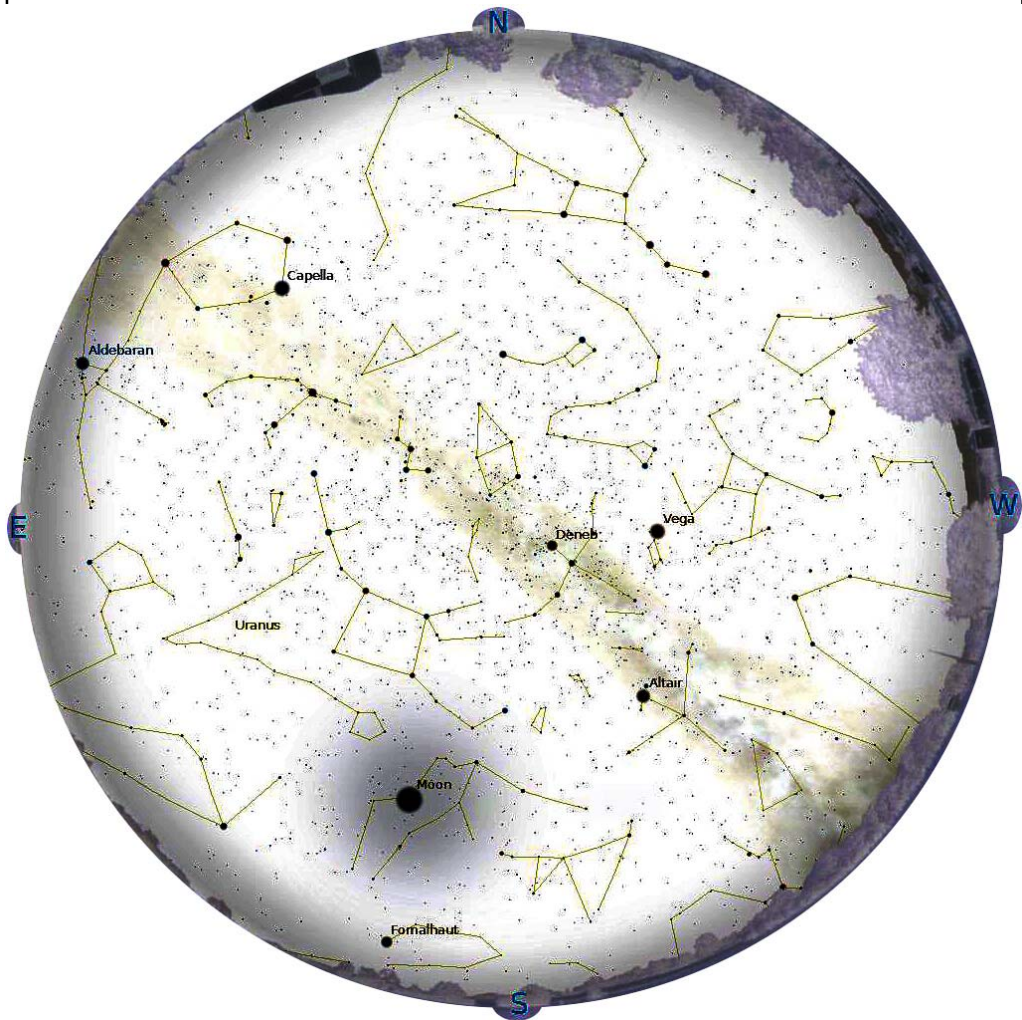

Rugby & District Astronomical Society

Sky Notes

by Chris Longthorn *September 2016, no 86*