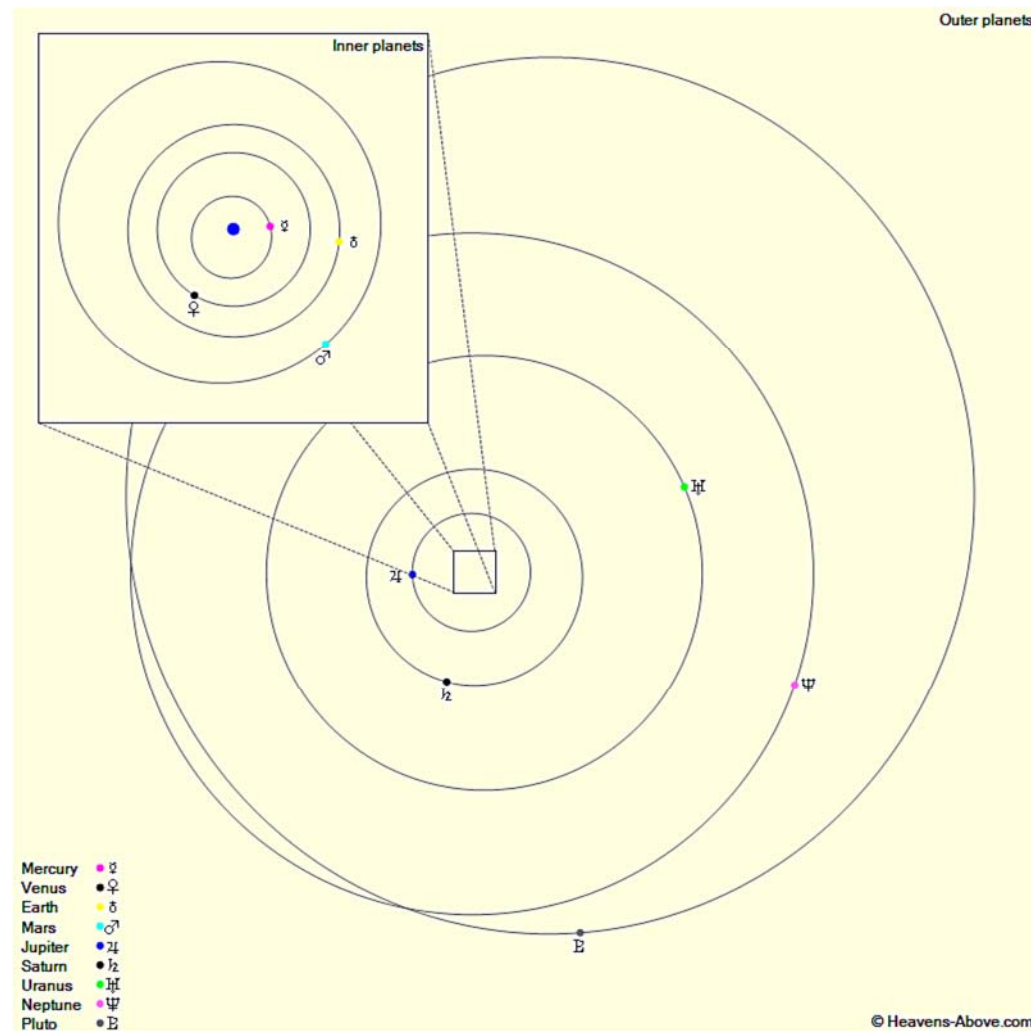

The Planets, mid month.

Mercury is in Leo with a magnitude of +3.9, a phase of 2%, and a diameter of 10". It rises at 06:30, transits at 12:43, and sets at 18:58. It is currently too close to the Sun to be observed.

Venus is in Virgo with a magnitude of -3.9, a phase of 89%, and a diameter of 11". It rises at 09:21, transits at 14:46, and sets at 20:09. It is visible low in the west after sunset.

Mars is in Ophiuchus with a magnitude of -0.1, a phase of 85%, and a diameter of 10". It rises at 15:34, transits at 18:57, and sets at 22:19. It is visible in the evening sky.

Jupiter is in Virgo with a magnitude of -1.7 and a diameter of 31". It rises at 07:31, transits at 13:37, and sets at 19:42. It is currently too close to the Sun to be observed.

Saturn is in Ophiuchus with a magnitude of +0.5 and a diameter of 16". It rises at 14:04, transits at 18:07, and sets at 22:09. It is visible in the evening sky.

Uranus is in Pisces with a magnitude of +5.7 and a diameter of 4". It transits at 03:01, sets at 09:51, and rises again at 20:07. It is well placed for observation throughout the night.

Neptune is in Aquarius with a magnitude of +7.8 and a diameter of 2". It transits at 00:21, sets at 05:38, and rises again at 19:01. It is well placed for observation throughout the night.