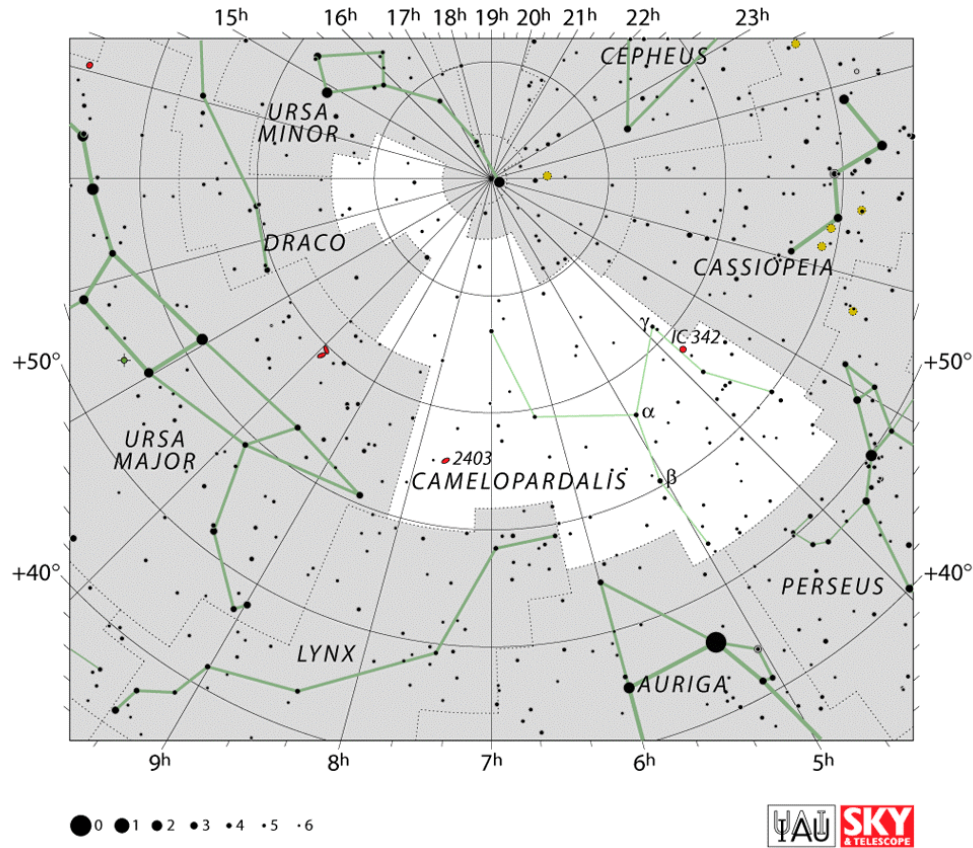

Constellation of the Month - Camelopardalis

Your challenge is to observe, and record what you see ready for including in the Sky Notes presentation next month.

The Constellation of the Month will be selected from one that is readily visible most of the night during the month.

Venus is in Libra with a magnitude of -4.0, a phase of 82%, and a diameter of 13". It rises at 11:04, transits at 15:09, and sets at 19:13. It is visible in the evening sky.

Mars is in Sagittarius with a magnitude of +0.2, a phase of 85%, and a diameter of 8". It rises at 14:57, transits at 18:26, and sets at 21:55. It is visible in the evening sky.

Jupiter is in Virgo with a magnitude of -1.7 and a diameter of 31". It rises at 06:11, transits at 12:03, and sets at 17:54. It is visible low in the east before sunrise.

Saturn is in Ophiuchus with a magnitude of +0.6 and a diameter of 16". It rises at 12:18, transits at 16:18, and sets at 20:18. It is visible in the evening sky.

Uranus is in Pisces with a magnitude of +5.7 and a diameter of 4". It transits at 00:59, sets at 07:46, and rises again at 18:07. It is well placed for observation throughout the night.

Neptune is in Aquarius with a magnitude of +7.8 and a diameter of 2". It sets at 03:36, rises again at 17:02, and transits at 22:17. It is well placed for observation throughout the night.