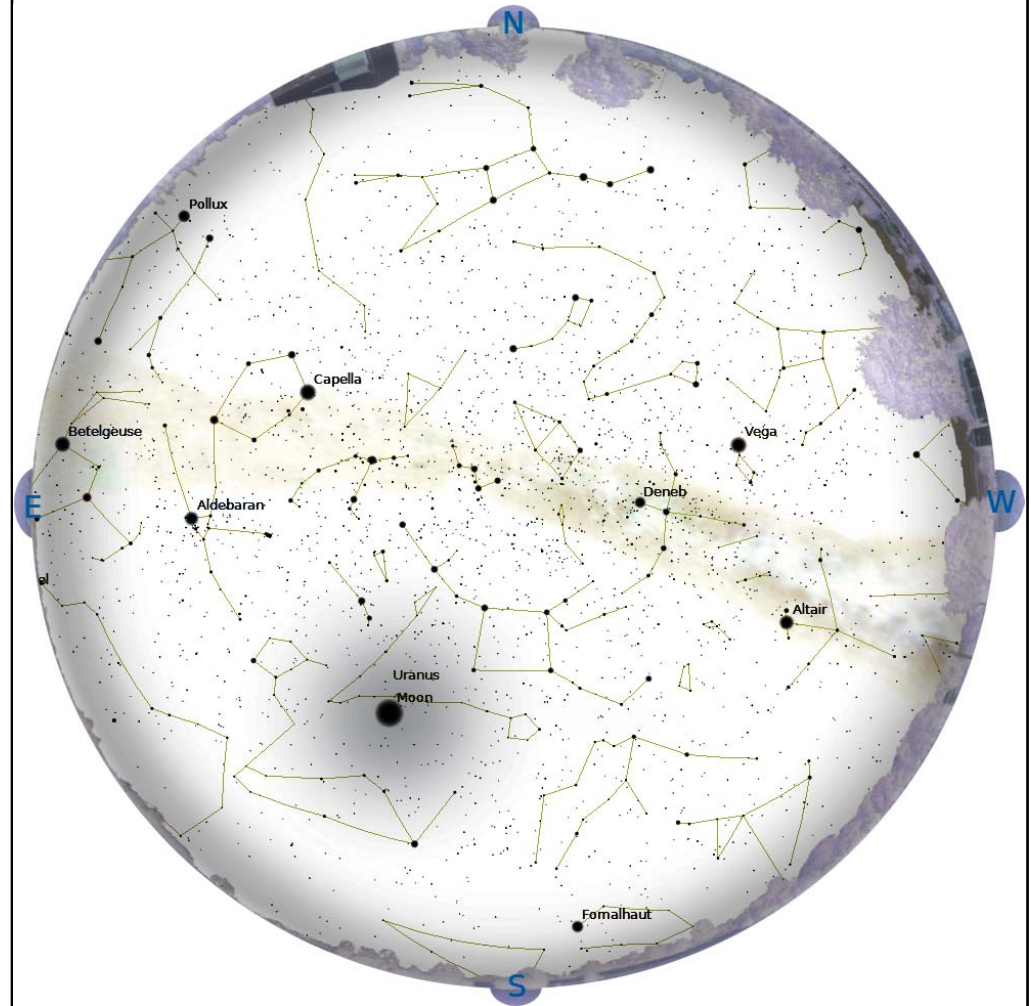

Rugby & District Astronomical Society

Sky Notes

by Chris Longthorn

October 2016, no 87

Rugby & District Astronomical Society

www.rugbyastro.org.uk

Honorary President:	Dr Johanna Jarvis	Chair:	Julian Leckie
Treasurer:	Dennis Osborne	Membership Secretary:	Barrie Chessell
Webmaster:	David Riley	Secretary:	David Partridge
Speakers Secretary:	Chris Longthorn	Sky Notes	Chris Longthorn

Email rugby-Astro@hotmail.co.uk

Phone 07739-716383
© R&DAS 2016

The night sky at 23:00 U.T.C., October 15th 2016