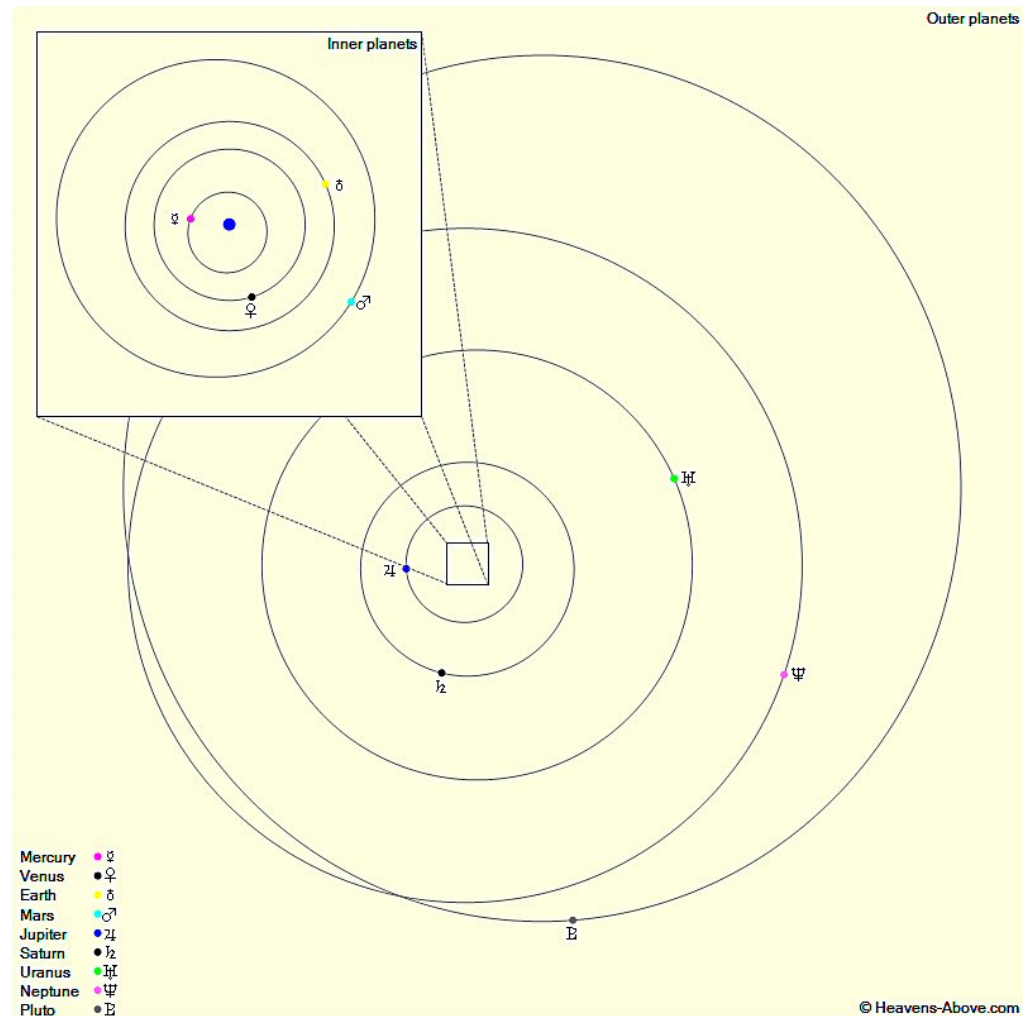

The Planets, mid month.

Mercury is in Virgo with a magnitude of -1.2, a phase of 96%, and a diameter of 5". It rises at 06:42, transits at 12:26, and sets at 18:08. It is currently too close to the Sun to be observed.

Venus is in Libra with a magnitude of -4.0, a phase of 82%, and a diameter of 13". It rises at 11:04, transits at 15:09, and sets at 19:13. It is visible in the evening sky.

Mars is in Sagittarius with a magnitude of +0.2, a phase of 85%, and a diameter of 8". It rises at 14:57, transits at 18:26, and sets at 21:55. It is visible in the evening sky.

Jupiter is in Virgo with a magnitude of -1.7 and a diameter of 31". It rises at 06:11, transits at 12:03, and sets at 17:54. It is visible low in the east before sunrise.

Saturn is in Ophiuchus with a magnitude of +0.6 and a diameter of 16". It rises at 12:18, transits at 16:18, and sets at 20:18. It is visible in the evening sky.

Uranus is in Pisces with a magnitude of +5.7 and a diameter of 4". It transits at 00:59, sets at 07:46, and rises again at 18:07. It is well placed for observation throughout the night.

Neptune is in Aquarius with a magnitude of +7.8 and a diameter of 2". It sets at 03:36, rises again at 17:02, and transits at 22:17. It is well placed for observation throughout the night.