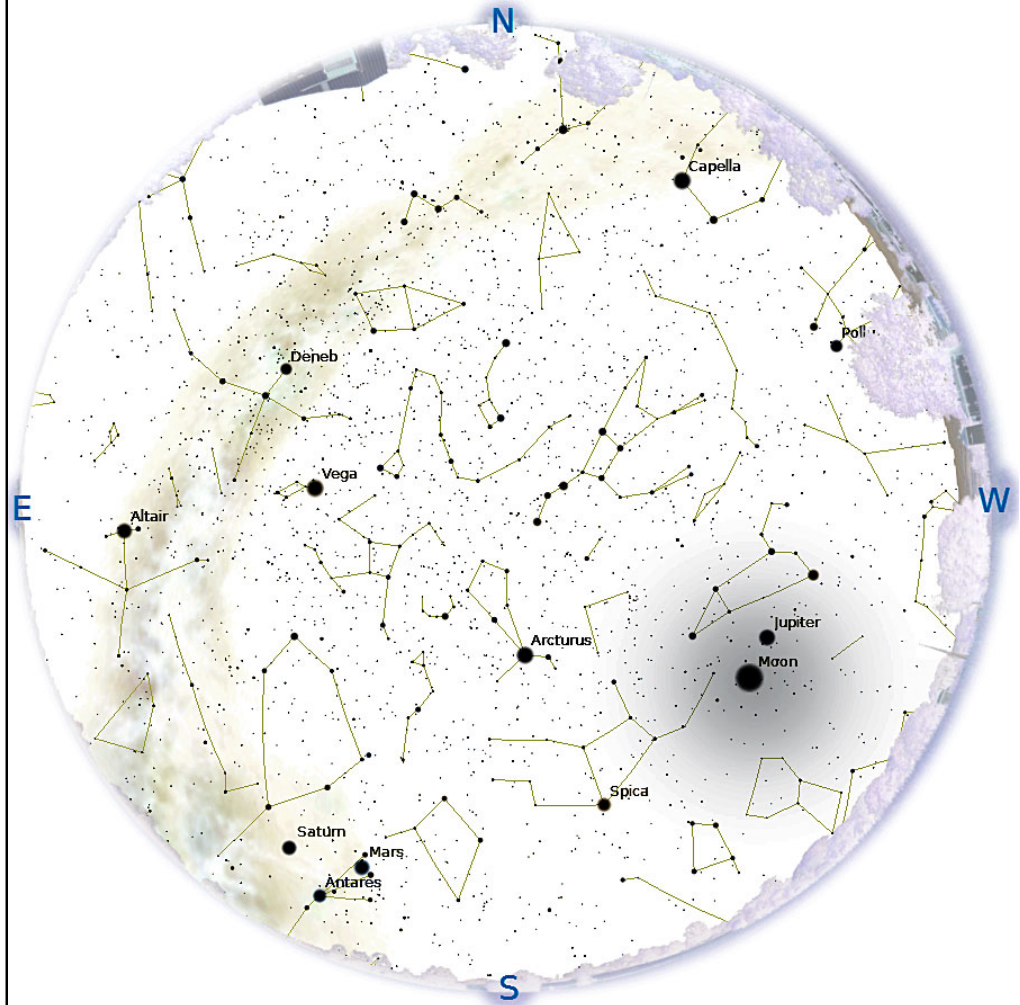

Rugby & District Astronomical Society Sky Notes

by Chris Longthorn

May 2016, no 82

Rugby & District Astronomical Society

www.rugbyastro.org.uk

Honorary President:	Dr Johanna Jarvis	Chair:	Julian Leckie
Treasurer:	Sarah Meek	Membership Secretary:	Barrie Chessell
Webmaster:	David Riley	Secretary:	David Partridge
Speakers Secretary:	Chris Longthorn	Sky Notes	Chris Longthorn

Email rugby-Astro@hotmail.co.uk

Phone 07739-716383
© R&DAS 2015

The night sky at 23:00 U.T.C., May 15th 2016