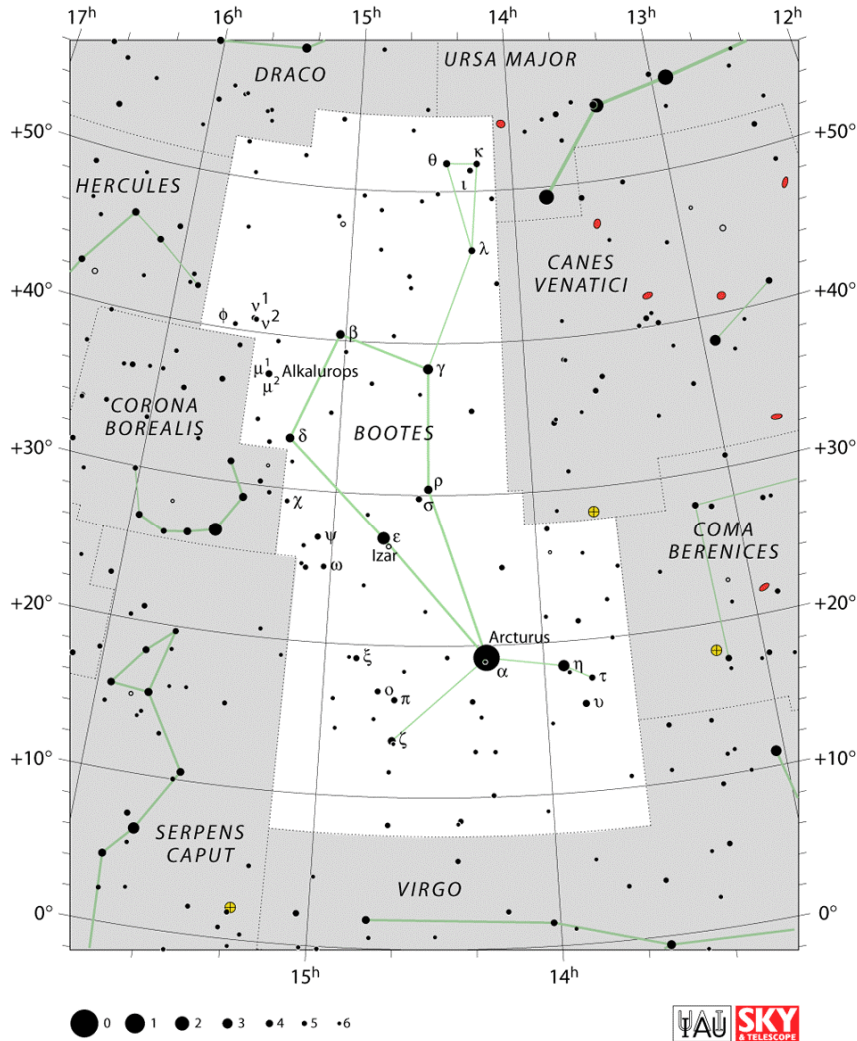

Constellation of the Month - Bootes

Your challenge is to observe, and record what you see ready for including in the Sky Notes presentation next month.

The Constellation of the Month will be selected from one that is readily visible most of the night during the month.