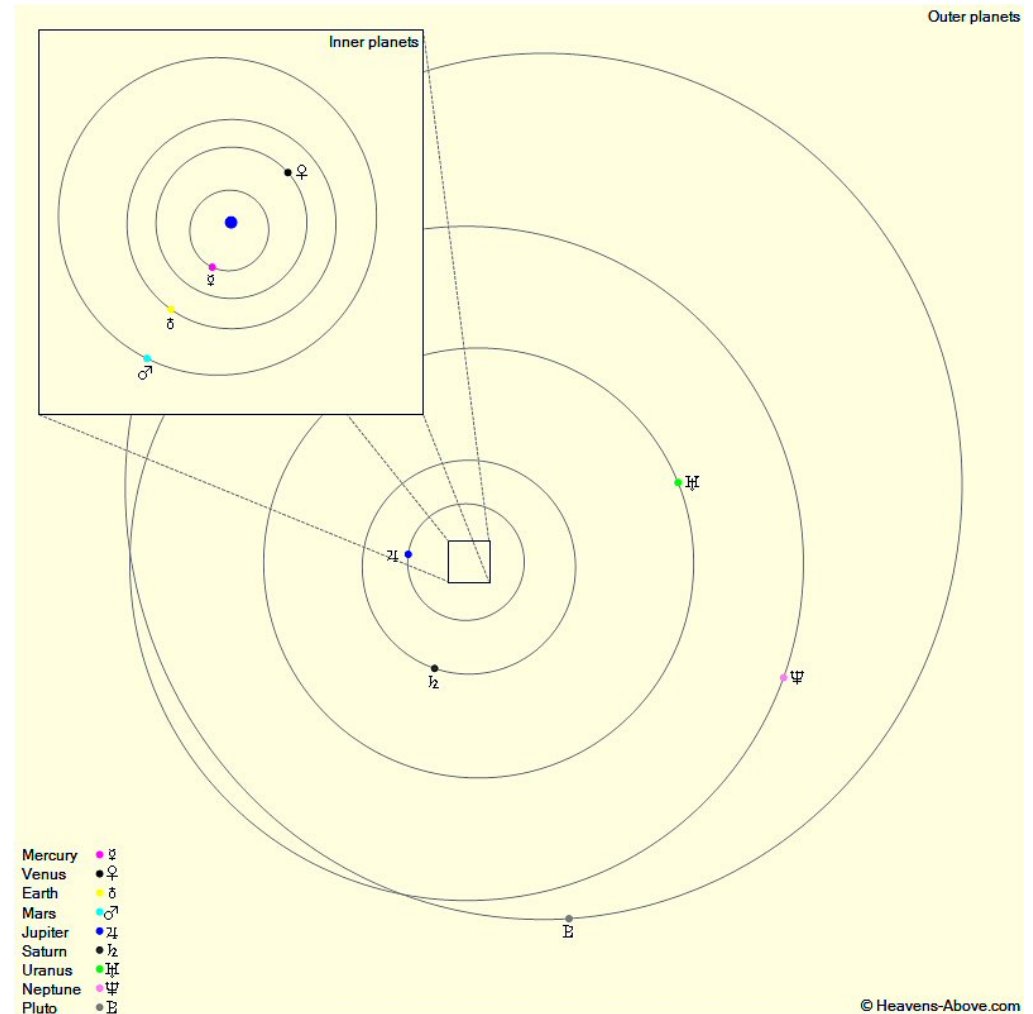

The Planets, mid month.

Mercury is in Aries with a magnitude of +3.8, a phase of 4%, and a diameter of 12". It rises at 05:00, transits at 12:22, and sets at 19:43. It is visible low in the east before sunrise.

Venus is in Aries with a magnitude of -3.9, a phase of 99%, and a diameter of 10". It rises at 05:01, transits at 12:39, and sets at 20:18. It is currently too close to the Sun to be observed.

Mars is in Scorpius with a magnitude of -1.9, a phase of 100%, and a diameter of 18". It transits at 01:36, sets at 05:35, and rises again at 21:31. It is well placed for observation throughout the night.

Jupiter is in Leo with a magnitude of -2.1 and a diameter of 39". It sets at 03:13, rises again at 13:42, and transits at 20:26. It is visible in the evening sky.

Saturn is in Ophiuchus with a magnitude of +0.1 and a diameter of 18". It transits at 02:22, sets at 06:28, and rises again at 22:11. It is well placed for observation throughout the night.

Uranus is in Pisces with a magnitude of +5.9 and a diameter of 3". It rises at 04:05, transits at 10:51, and sets at 17:37. It is visible in the morning sky.

Neptune is in Aquarius with a magnitude of +7.9 and a diameter of 2". It rises at 03:00, transits at 08:22, and sets at 13:43. It is visible in the morning sky.