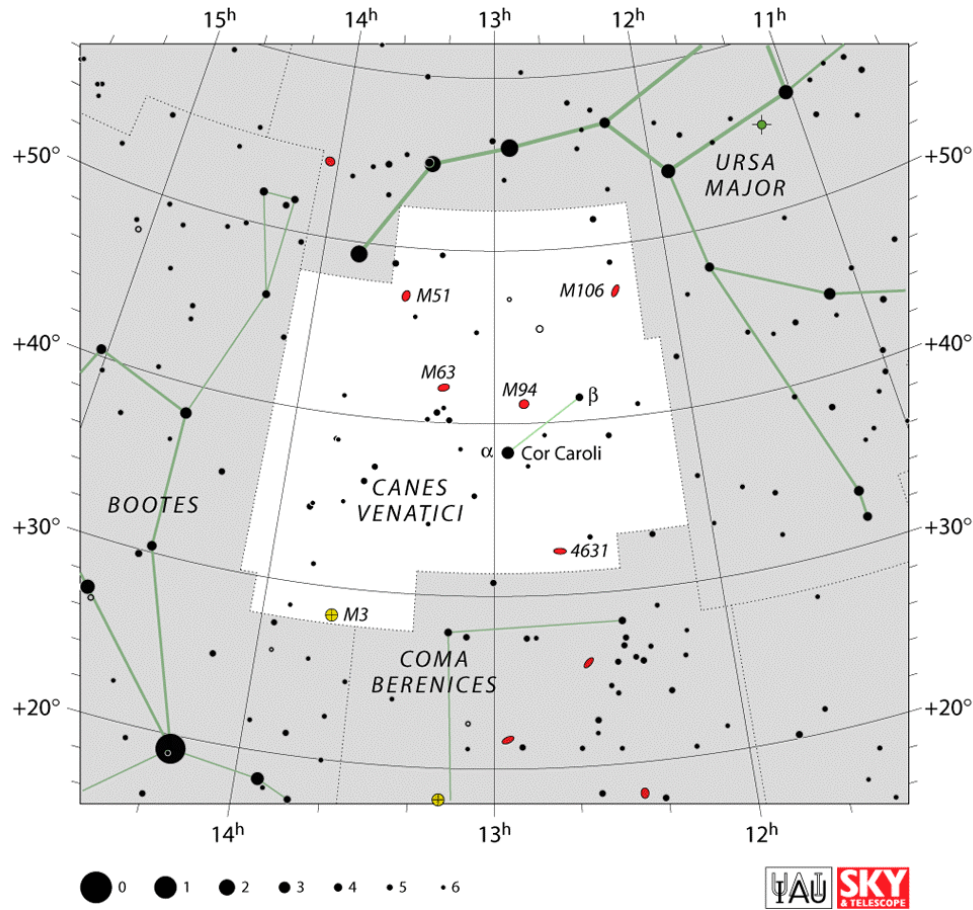

Constellation of the Month - Canes Venatici

Your challenge is to observe, and record what you see ready for including in the Sky Notes presentation next month.

The Constellation of the Month will be selected from one that is readily visible most of the night during the month.

Venus is in Aquarius with a magnitude of -3.9, a phase of 93%, and a diameter of 11". It rises at 05:52, transits at 10:56, and sets at 16:01. It is visible low in the east before sunrise.

Mars is in Scorpius with a magnitude of -0.1, a phase of 91%, and a diameter of 10". It rises at 00:24, transits at 04:38, and sets at 08:51. It is visible in the morning sky.

Jupiter is in Leo with a magnitude of -2.5 and a diameter of 44". It sets at 06:25, rises again at 17:09, and transits at 23:45. It is well placed for observation throughout the night.

Saturn is in Ophiuchus with a magnitude of +0.5 and a diameter of 17". It rises at 01:29, transits at 05:33, and sets at 09:38. It is visible in the morning sky.

Uranus is in Pisces with a magnitude of +5.9 and a diameter of 3". It rises at 07:03, transits at 13:42, and sets at 20:21. It is visible low in the west after sunset.

Neptune is in Aquarius with a magnitude of +8.0 and a diameter of 2". It rises at 06:01, transits at 11:19, and sets at 16:37. It is visible low in the east before sunrise.