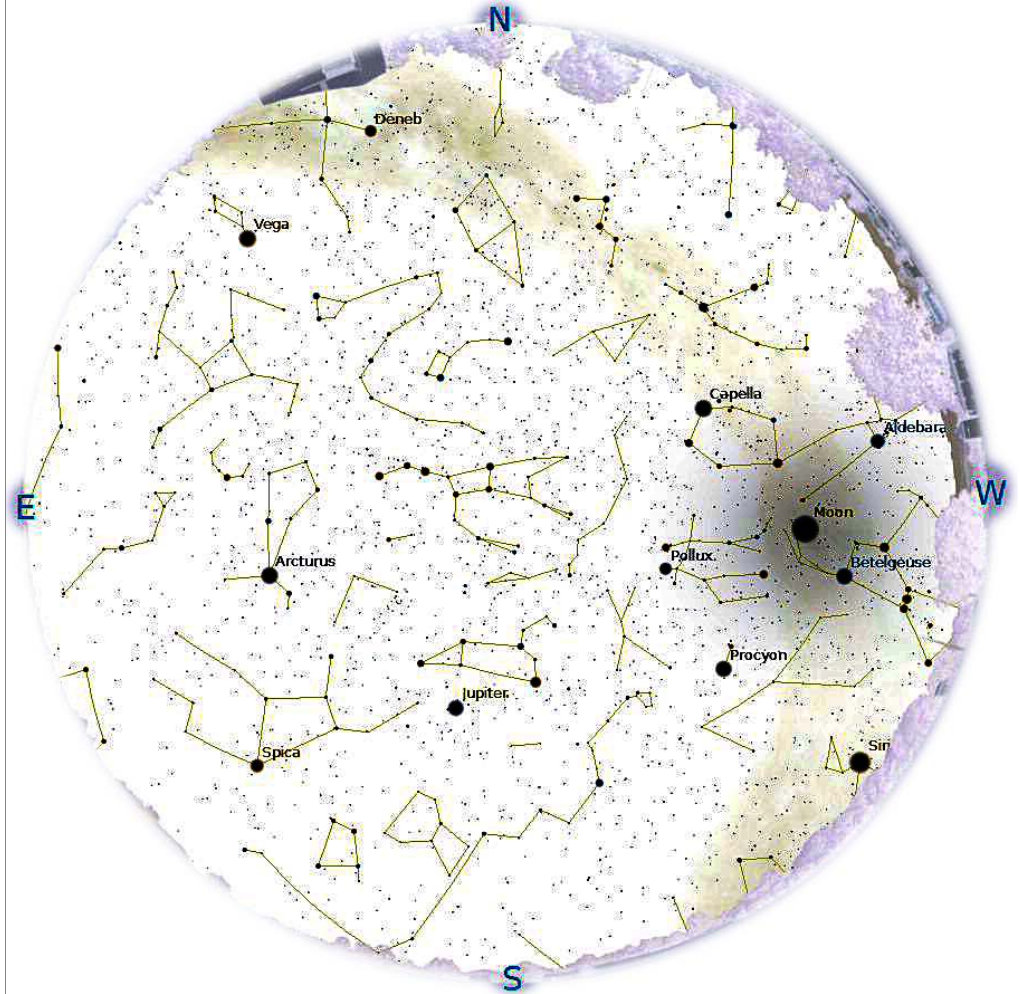

Rugby & District Astronomical Society Sky Notes

by Chris Longthorn

Mar 2016, no 80

The night sky at 23:00 U.T.C., March 15th
2016

Rugby & District Astronomical Society

www.rugbyastro.org.uk

Honorary President:	Dr Johanna Jarvis	Chair:	Julian Leckie
Treasurer :	Sarah Meek	Membership Secretary:	Barrie Chessell
Webmaster:	David Riley	Secretary:	David Partridge
Speakers Secretary:	Chris Longthorn	Sky Notes	Chris Longthorn

Email rugby-Astro@hotmail.co.uk

Phone 07739-716383
© R&DAS 2015