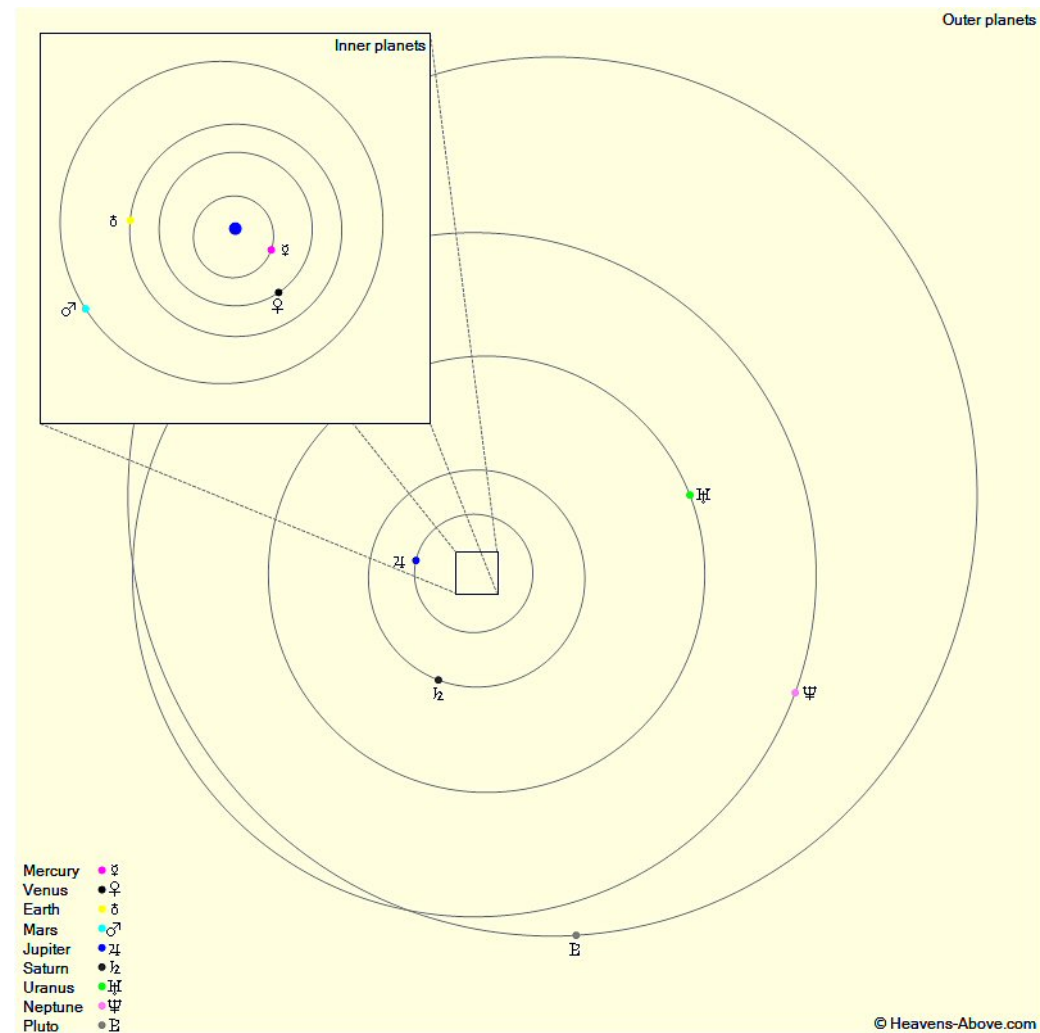

The Planets, mid month.

Mercury is in Aquarius with a magnitude of -1.1, a phase of 97%, and a diameter of 5". It rises at 06:20, transits at 11:49, and sets at 17:18. It is currently too close to the Sun to be observed.

Venus is in Aquarius with a magnitude of -3.9, a phase of 93%, and a diameter of 11". It rises at 05:52, transits at 10:56, and sets at 16:01. It is visible low in the east before sunrise.

Mars is in Scorpius with a magnitude of -0.1, a phase of 91%, and a diameter of 10". It rises at 00:24, transits at 04:38, and sets at 08:51. It is visible in the morning sky.

Jupiter is in Leo with a magnitude of -2.5 and a diameter of 44". It sets at 06:25, rises again at 17:09, and transits at 23:45. It is well placed for observation throughout the night.

Saturn is in Ophiuchus with a magnitude of +0.5 and a diameter of 17". It rises at 01:29, transits at 05:33, and sets at 09:38. It is visible in the morning sky.

Uranus is in Pisces with a magnitude of +5.9 and a diameter of 3". It rises at 07:03, transits at 13:42, and sets at 20:21. It is visible low in the west after sunset.

Neptune is in Aquarius with a magnitude of +8.0 and a diameter of 2". It rises at 06:01, transits at 11:19, and sets at 16:37. It is visible low in the east before sunrise.