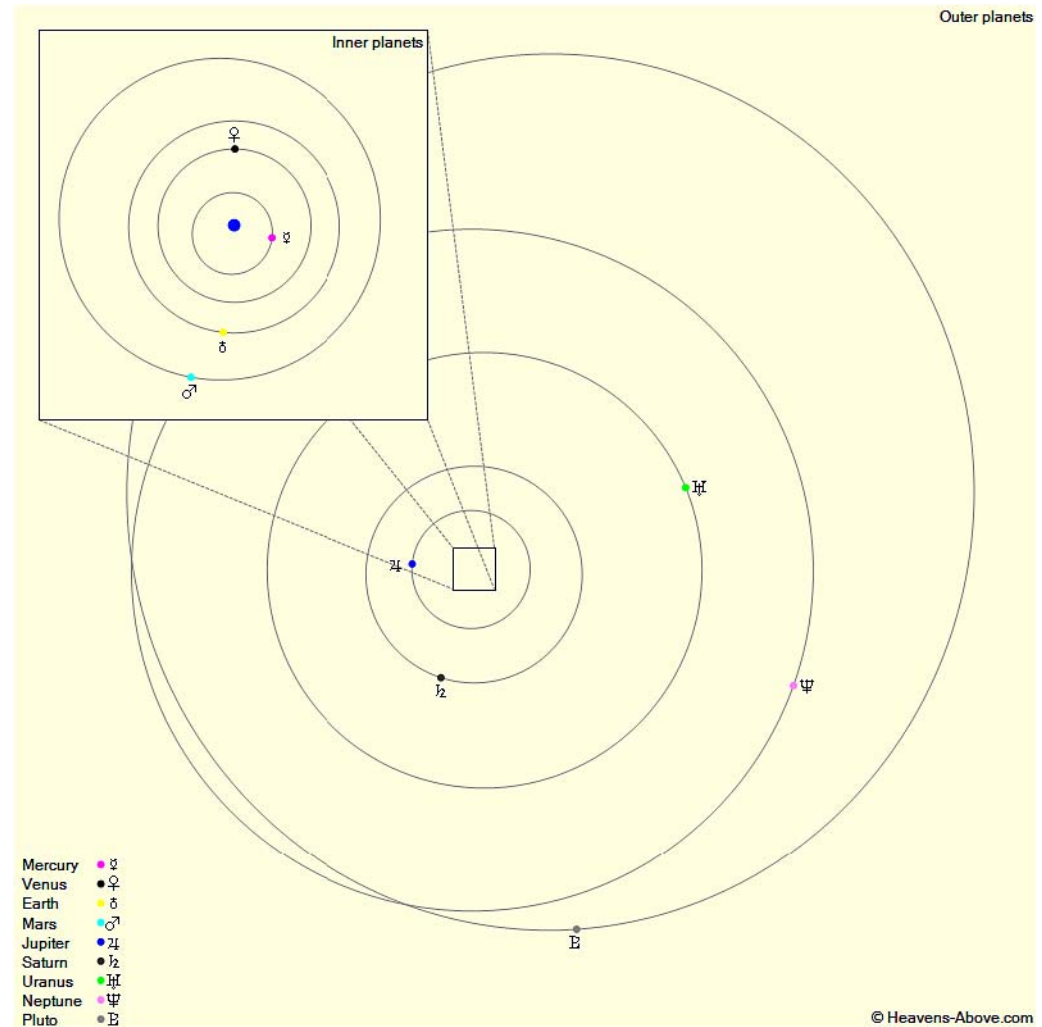

Sky Events Calendar by Fred Espenak and Sumit Dutta (NASA's GSFC)
ISS, Iridium Data and Solar System Map courtesy of Heavens-Above (www.heavens-above.com)

The Planets, mid month.

Mercury is in Taurus with a magnitude of -0.2, a phase of 60%, and a diameter of 7". It rises at 03:49, transits at 11:36, and sets at 19:25. It is visible low in the east before sunrise.

Venus is in Taurus with a magnitude of -3.9, a phase of 100%, and a diameter of 10". It rises at 04:52, transits at 13:16, and sets at 21:41. It is currently too close to the Sun to be observed.

Mars is in Libra with a magnitude of -1.7, a phase of 97%, and a diameter of 18". It sets at 03:01, rises again at 18:48, and transits at 22:53. It is well placed for observation throughout the night.

Jupiter is in Leo with a magnitude of -2.0 and a diameter of 36". It sets at 01:18, rises again at 11:56, and transits at 18:35. It is visible in the evening sky.

Saturn is in Ophiuchus with a magnitude of +0.1 and a diameter of 18". It transits at 00:15, sets at 04:22, and rises again at 20:02. It is well placed for observation throughout the night.

Uranus is in Pisces with a magnitude of +5.9 and a diameter of 3". It rises at 02:10, transits at 08:58, and sets at 15:46. It is visible in the morning sky.

Neptune is in Aquarius with a magnitude of +7.9 and a diameter of 2". It rises at 01:03, transits at 06:24, and sets at 11:46. It is visible in the morning sky.