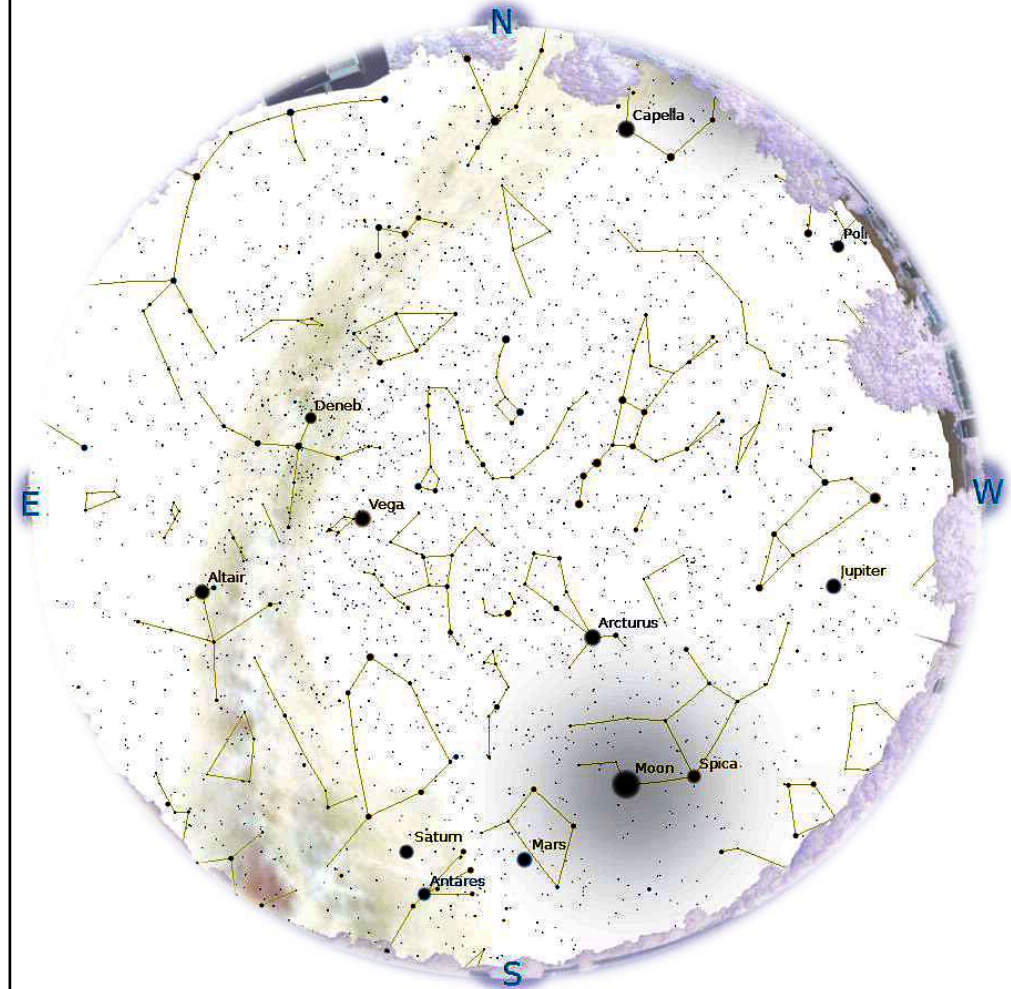

Rugby & District Astronomical Society Sky Notes

by Chris Longthorn

Jun 2016, no 83

Rugby & District Astronomical Society

www.rugbyastro.org.uk

Honorary President:	Dr Johanna Jarvis	Chair:	Julian Leckie
Treasurer:	Sarah Meek	Membership Secretary:	Barrie Chessell
Webmaster:	David Riley	Secretary:	David Partridge
Speakers Secretary:	Chris Longthorn	Sky Notes:	Chris Longthorn

Email rugby-Astro@hotmail.co.uk

Phone 07739-716383
© R&DAS 2015

The night sky at 23:00 U.T.C., June 15th 2016