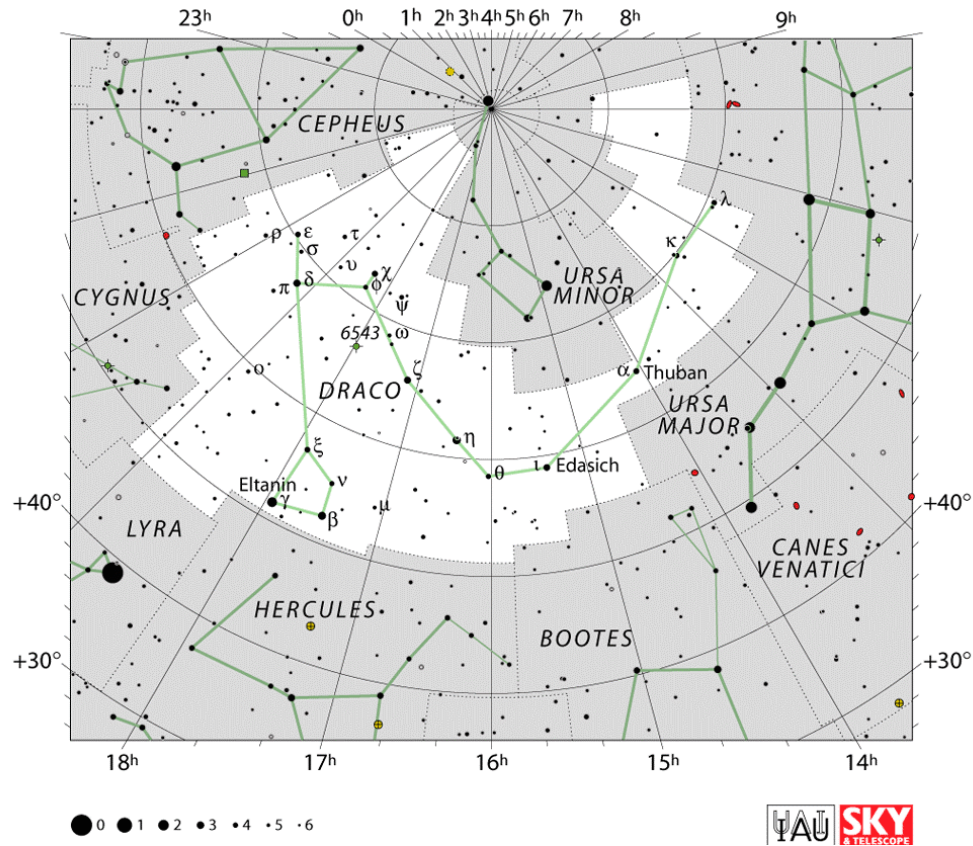

Constellation of the Month - Draco

Your challenge is to observe, and record what you see ready for including in the Sky Notes presentation next month.

The Constellation of the Month will be selected from one that is readily visible most of the night during the month.

Venus is in Taurus with a magnitude of -3.9, a phase of 100%, and a diameter of 10". It rises at 04:52, transits at 13:16, and sets at 21:41. It is currently too close to the Sun to be observed.

Mars is in Libra with a magnitude of -1.7, a phase of 97%, and a diameter of 18". It sets at 03:01, rises again at 18:48, and transits at 22:53. It is well placed for observation throughout the night.

Jupiter is in Leo with a magnitude of -2.0 and a diameter of 36". It sets at 01:18, rises again at 11:56, and transits at 18:35. It is visible in the evening sky.

Saturn is in Ophiuchus with a magnitude of +0.1 and a diameter of 18". It transits at 00:15, sets at 04:22, and rises again at 20:02. It is well placed for observation throughout the night.

Uranus is in Pisces with a magnitude of +5.9 and a diameter of 3". It rises at 02:10, transits at 08:58, and sets at 15:46. It is visible in the morning sky.

Neptune is in Aquarius with a magnitude of +7.9 and a diameter of 2". It rises at 01:03, transits at 06:24, and sets at 11:46. It is visible in the morning sky.