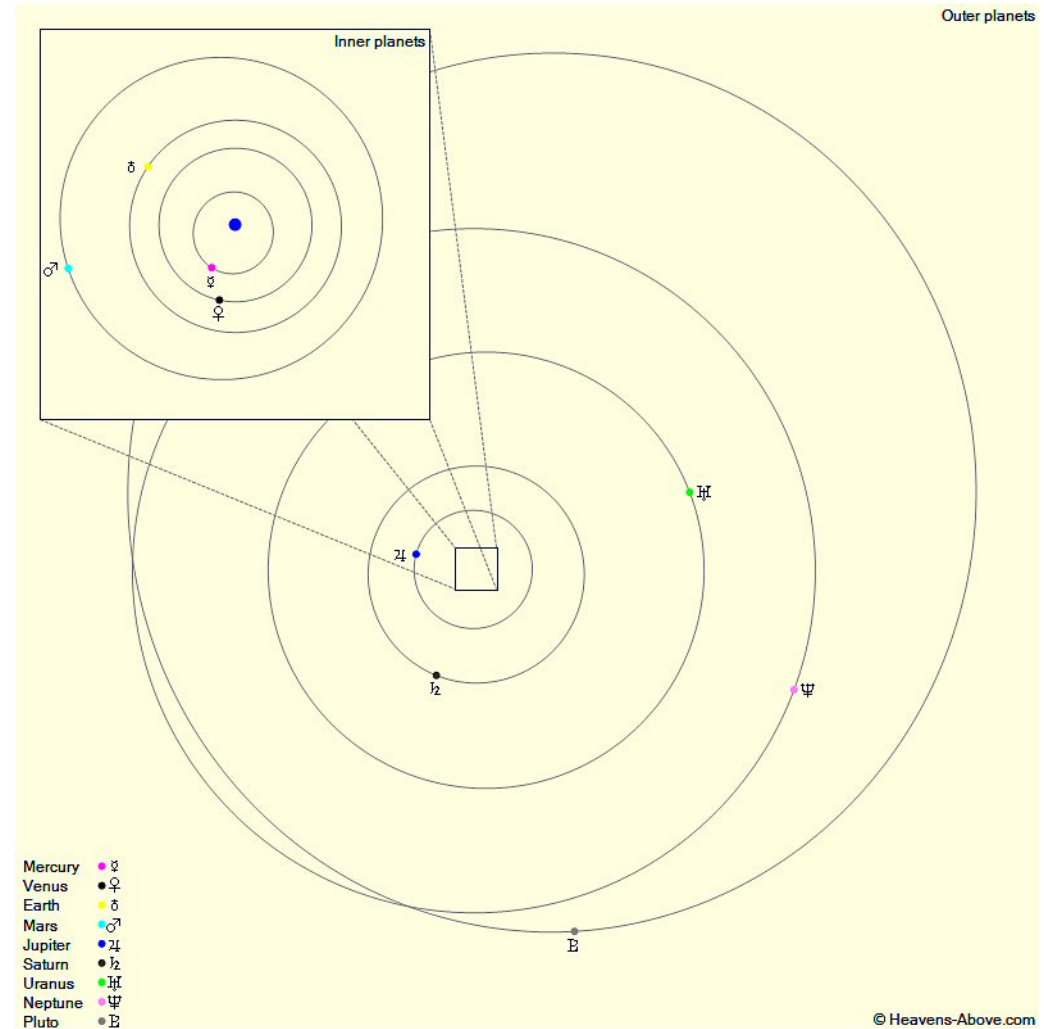

The Planets, mid month.

Mercury is in Capricornus with a magnitude of -0.1, a phase of 74%, and a diameter of 6". It rises at 06:33, transits at 10:43, and sets at 14:53. It is visible low in the east before sunrise.

Venus is in Sagittarius with a magnitude of -3.9, a phase of 88%, and a diameter of 12". It rises at 06:18, transits at 10:25, and sets at 14:34. It is visible low in the east before sunrise.

Mars is in Libra with a magnitude of +0.6, a phase of 90%, and a diameter of 8". It rises at 01:14, transits at 05:45, and sets at 10:17. It is visible in the morning sky.

Jupiter is in Leo with a magnitude of -2.4 and a diameter of 44". It transits at 01:56, sets at 08:24, and rises again at 19:24. It is well placed for observation throughout the night.

Saturn is in Ophiuchus with a magnitude of +0.5 and a diameter of 16". It rises at 03:17, transits at 07:22, and sets at 11:27. It is visible in the morning sky.

Uranus is in Pisces with a magnitude of +5.9 and a diameter of 3". It rises at 08:55, transits at 15:31, and sets at 22:07. It is visible in the evening sky.

Neptune is in Aquarius with a magnitude of +8.0 and a diameter of 2". It rises at 07:53, transits at 13:09, and sets at 18:25. It is visible low in the west after sunset.