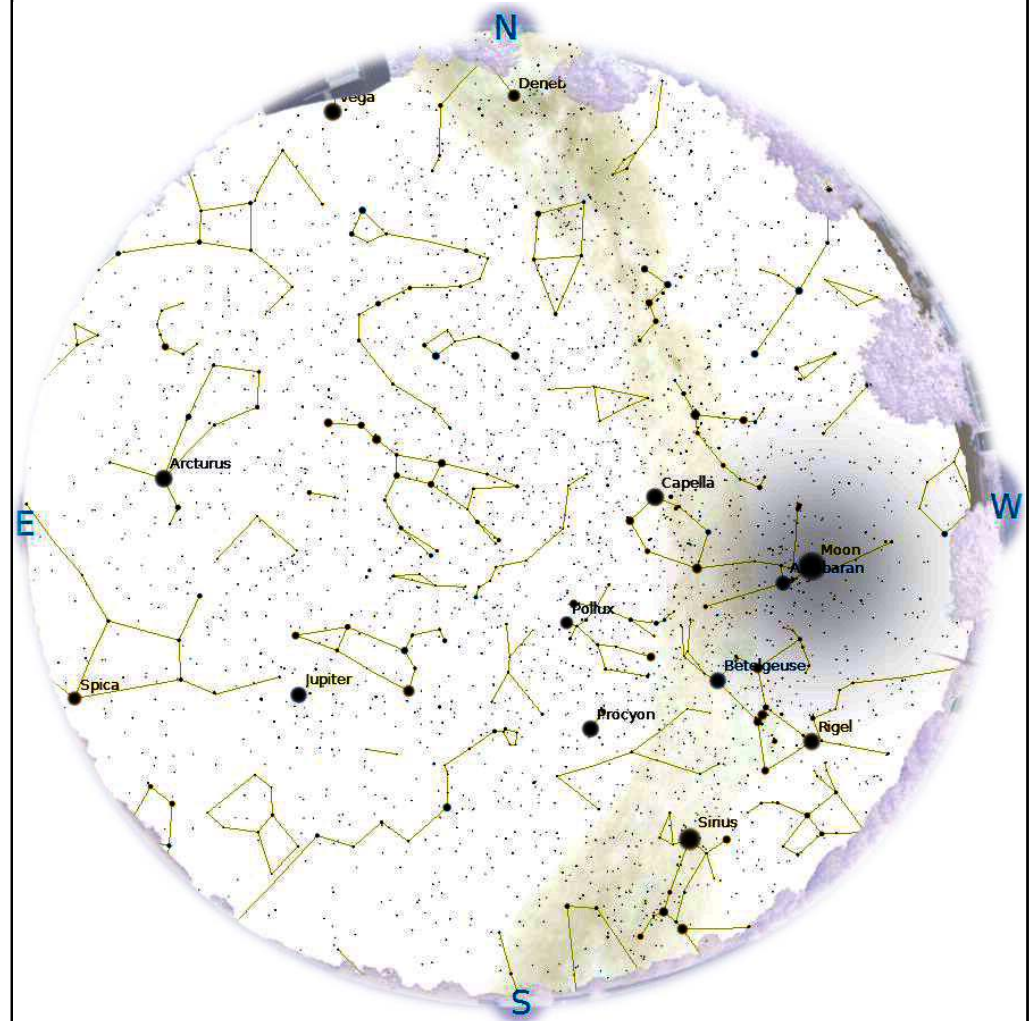

Rugby & District Astronomical Society Sky Notes

by Chris Longthorn

Feb 2016, no 79

Rugby & District Astronomical Society

www.rugbyastro.org.uk

Honorary President:	Dr Johanna Jarvis	Chair:	Julian Leckie
Treasurer:	Sarah Meek	Membership Secretary:	Barrie Chessell
Webmaster:	David Riley	Secretary:	David Partridge
Speakers Secretary:	Chris Longthorn	Sky Notes:	Chris Longthorn

Email rugby-Astro@hotmail.co.uk

Phone 07739-716383
© R&DAS 2015

The night sky at 23:00 U.T.C., February 15th
2016