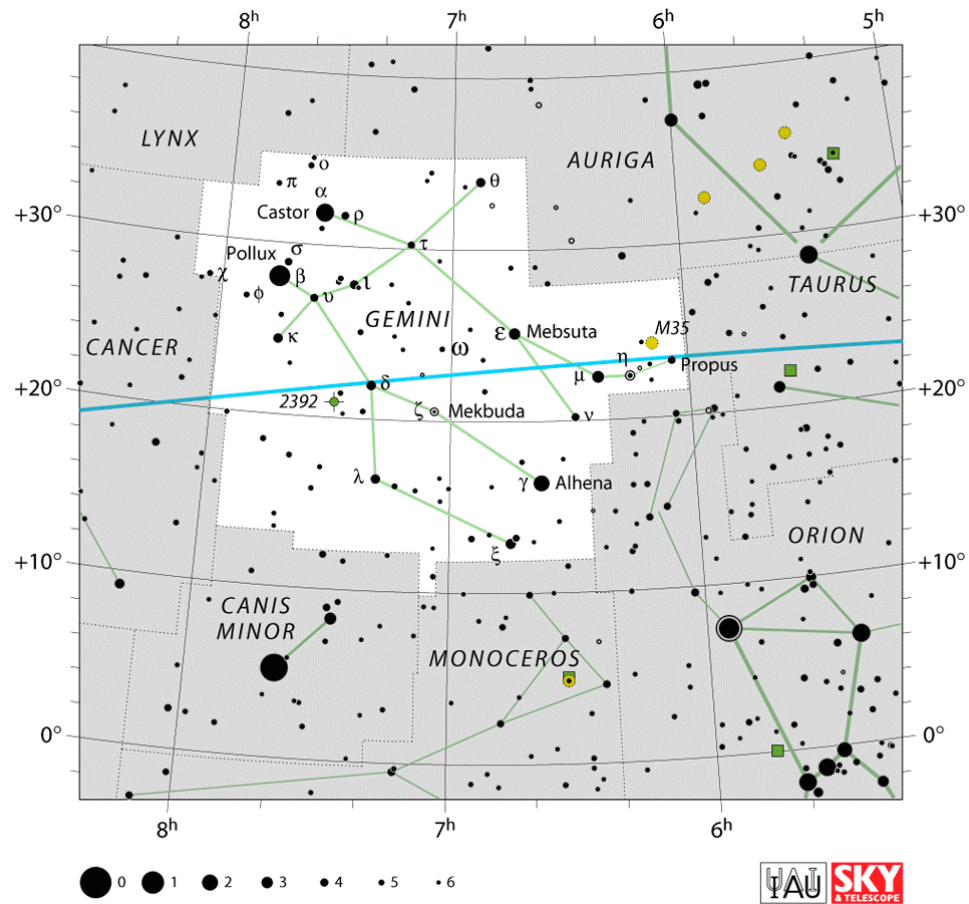

Constellation of the Month - Gemini

Your challenge is to observe, and record what you see ready for including in the Sky Notes presentation next month.

The Constellation of the Month will be selected from one that is readily visible most of the night during the month.

Venus is in Sagittarius with a magnitude of -3.9, a phase of 88%, and a diameter of 12". It rises at 06:18, transits at 10:25, and sets at 14:34. It is visible low in the east before sunrise.

Mars is in Libra with a magnitude of +0.6, a phase of 90%, and a diameter of 8". It rises at 01:14, transits at 05:45, and sets at 10:17. It is visible in the morning sky.

Jupiter is in Leo with a magnitude of -2.4 and a diameter of 44". It transits at 01:56, sets at 08:24, and rises again at 19:24. It is well placed for observation throughout the night.

Saturn is in Ophiuchus with a magnitude of +0.5 and a diameter of 16". It rises at 03:17, transits at 07:22, and sets at 11:27. It is visible in the morning sky.

Uranus is in Pisces with a magnitude of +5.9 and a diameter of 3". It rises at 08:55, transits at 15:31, and sets at 22:07. It is visible in the evening sky.

Neptune is in Aquarius with a magnitude of +8.0 and a diameter of 2". It rises at 07:53, transits at 13:09, and sets at 18:25. It is visible low in the west after sunset.