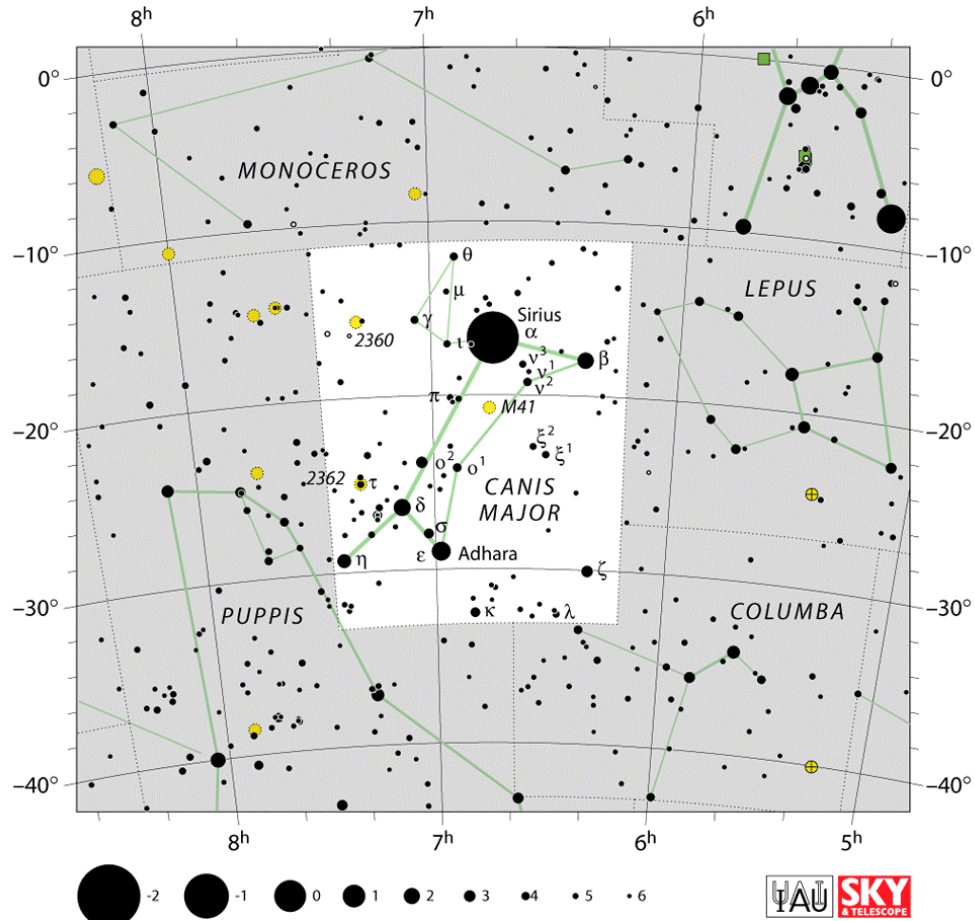

Constellation of the Month - Canis Major

Your challenge is to observe, and record what you see ready for including in the Sky Notes presentation next month.

The Constellation of the Month will be selected from one that is readily visible most of the night during the month.

Venus is in Capricornus with a magnitude of -4.2, a phase of 63%, and a diameter of 19". It rises at 11:14, transits at 15:20, and sets at 19:27. It is visible in the evening sky.

Mars is in Aquarius with a magnitude of +0.8, a phase of 89%, and a diameter of 6". It rises at 11:42, transits at 16:30, and sets at 21:19. It is visible in the evening sky.

Jupiter is in Virgo with a magnitude of -1.9 and a diameter of 34". It rises at 02:16, transits at 07:45, and sets at 13:13. It is visible in the morning sky.

Saturn is in Ophiuchus with a magnitude of +0.4 and a diameter of 15". It rises at 07:52, transits at 11:46, and sets at 15:41. It is currently too close to the Sun to be observed.

Uranus is in Pisces with a magnitude of +5.8 and a diameter of 4". It sets at 02:35, rises again at 13:04, and transits at 19:48. It is visible in the evening sky.

Neptune is in Aquarius with a magnitude of +7.9 and a diameter of 2". It rises at 12:02, transits at 17:16, and sets at 22:31. It is visible in the evening sky.