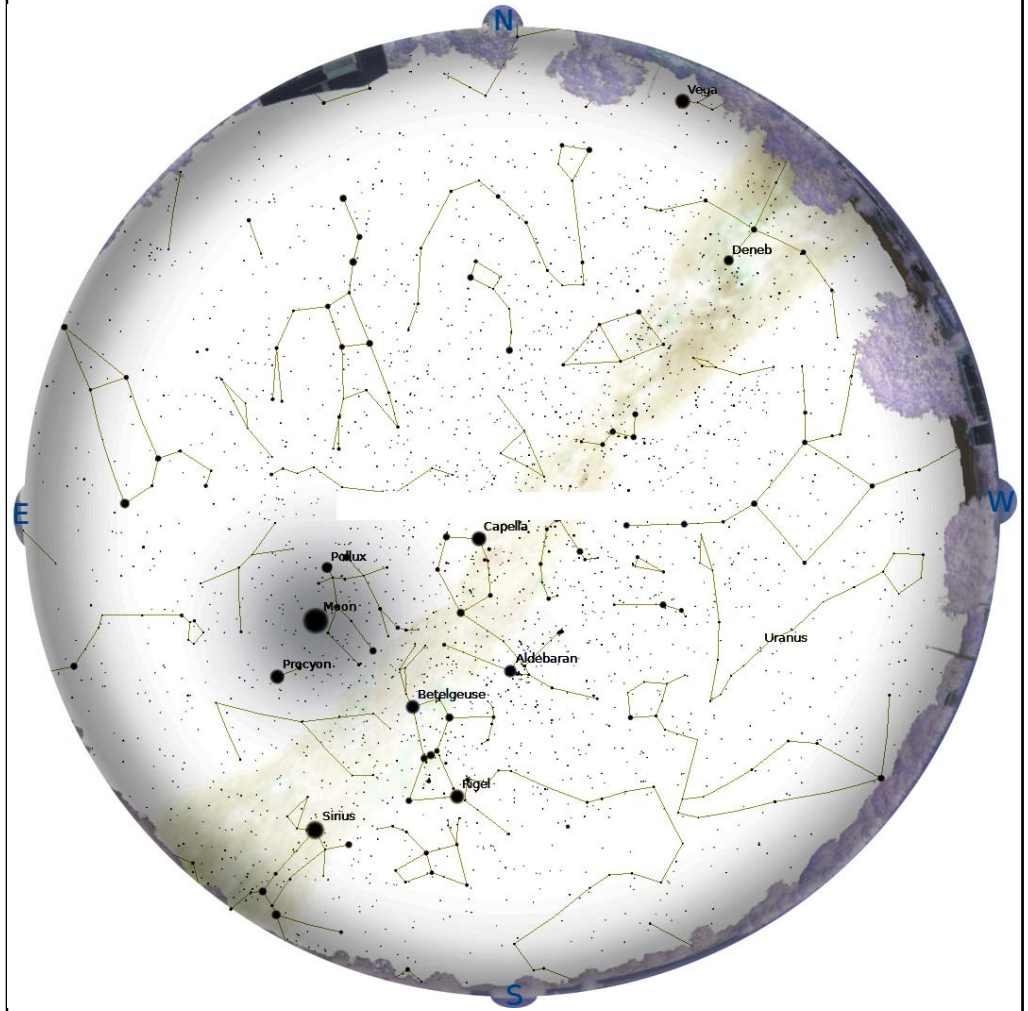

Rugby & District Astronomical Society

Sky Notes

by Chris Longthorn

December 2016, no 89

Rugby & District Astronomical Society

www.rugbyastro.org.uk

Honorary President:	Dr Johanna Jarvis	Chair:	Julian Leckie
Treasurer:	Dennis Osborne	Membership Secretary:	Barrie Chessell
Webmaster:	David Riley	Secretary:	David Partridge
Speakers Secretary:	Chris Longthorn	Sky Notes	Chris Longthorn

Email rugby-Astro@hotmail.co.uk

Phone 07739-716383
© R&DAS 2016

The night sky at 23:00 U.T.C., December 15th 2016