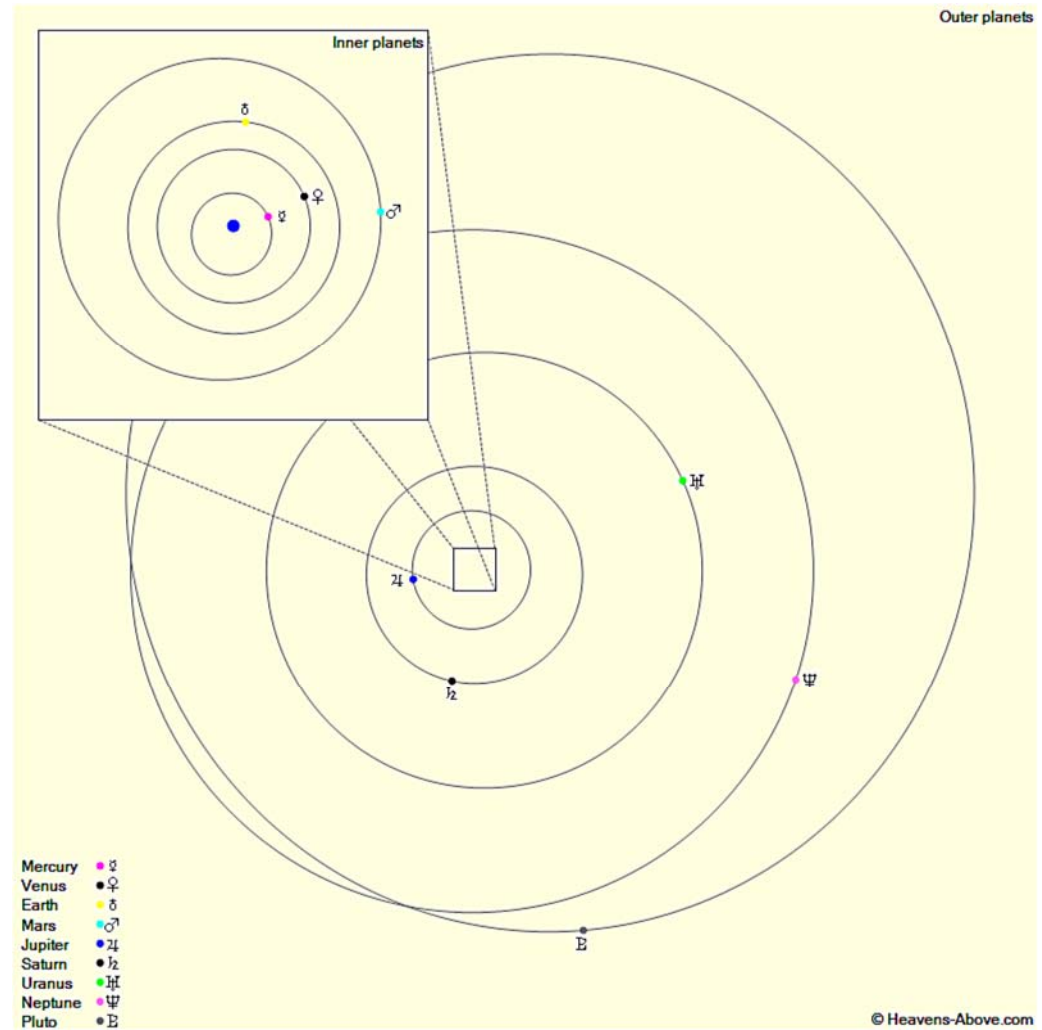

Sky Events Calendar by Fred Espenak and Sumit Dutta (NASA's GSFC)
ISS, Iridium Data and Solar System Map courtesy of Heavens-Above (www.heavens-above.com)

The Planets, mid month.

Mercury is in Sagittarius with a magnitude of -0.1, a phase of 45%, and a diameter of 8". It rises at 09:56, transits at 13:32, and sets at 17:10. It is visible low in the west after sunset.

Venus is in Capricornus with a magnitude of -4.2, a phase of 63%, and a diameter of 19". It rises at 11:14, transits at 15:20, and sets at 19:27. It is visible in the evening sky.

Mars is in Aquarius with a magnitude of +0.8, a phase of 89%, and a diameter of 6". It rises at 11:42, transits at 16:30, and sets at 21:19. It is visible in the evening sky.

Jupiter is in Virgo with a magnitude of -1.9 and a diameter of 34". It rises at 02:16, transits at 07:45, and sets at 13:13. It is visible in the morning sky.

Saturn is in Ophiuchus with a magnitude of +0.4 and a diameter of 15". It rises at 07:52, transits at 11:46, and sets at 15:41. It is currently too close to the Sun to be observed.

Uranus is in Pisces with a magnitude of +5.8 and a diameter of 4". It sets at 02:35, rises again at 13:04, and transits at 19:48. It is visible in the evening sky.

Neptune is in Aquarius with a magnitude of +7.9 and a diameter of 2". It rises at 12:02, transits at 17:16, and sets at 22:31. It is visible in the evening sky.