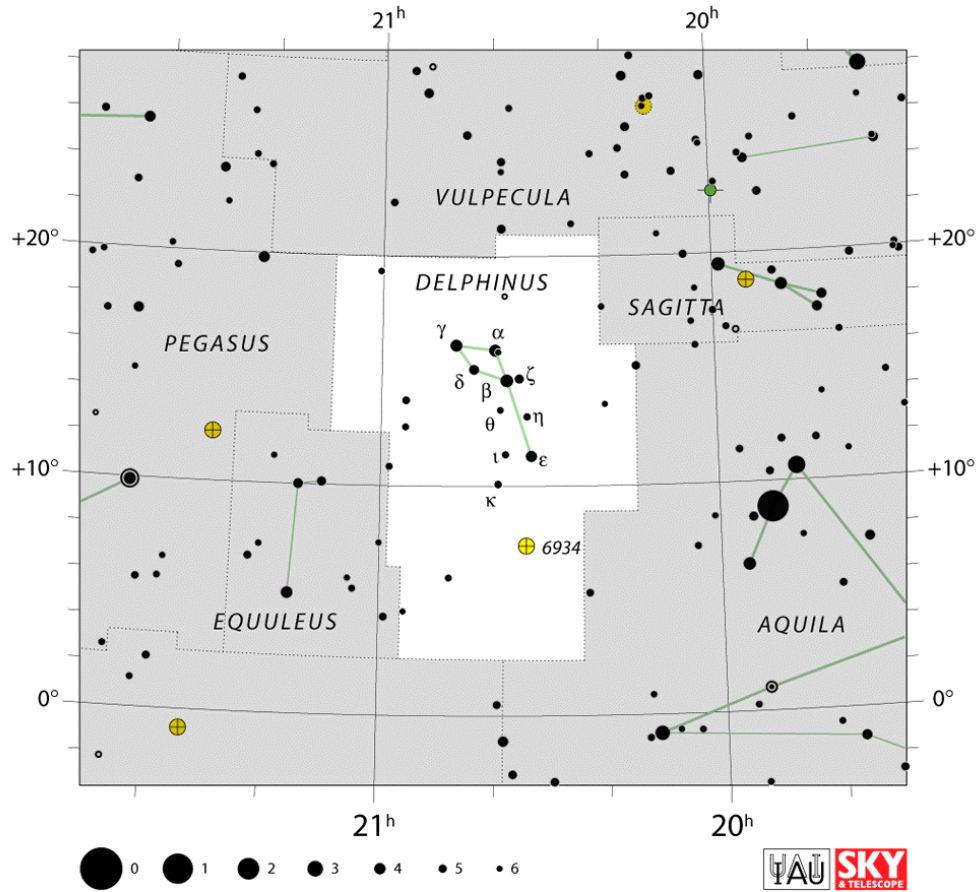

Constellation of the Month - Delphinus

Your challenge is to observe, and record what you see ready for including in the Sky Notes presentation next month.

The Constellation of the Month will be selected from one that is readily visible most of the night during the month.

Venus is in Cancer with a magnitude of -4.5, a phase of 22%, and a diameter of 41". It rises at 03:36, transits at 10:36, and sets at 17:36. It is visible in the morning sky.

Mars is in Leo with a magnitude of +1.8, a phase of 98%, and a diameter of 4". It rises at 03:52, transits at 11:15, and sets at 18:38. It is visible low in the east before sunrise.

Jupiter is in Leo with a magnitude of -1.7 and a diameter of 31". It rises at 05:14, transits at 12:07, and sets at 19:00. It is visible low in the east before sunrise.

Saturn is in Libra with a magnitude of +0.6 and a diameter of 16". It rises at 12:58, transits at 17:20, and sets at 21:42. It is visible in the evening sky.

Uranus is in Pisces with a magnitude of +5.7 and a diameter of 4". It transits at 02:43, sets at 09:23, and rises again at 20:00. It is well placed for observation throughout the night.

Neptune is in Aquarius with a magnitude of +7.8 and a diameter of 2". It transits at 00:11, sets at 05:25, and rises again at 18:53. It is well placed for observation throughout the night.