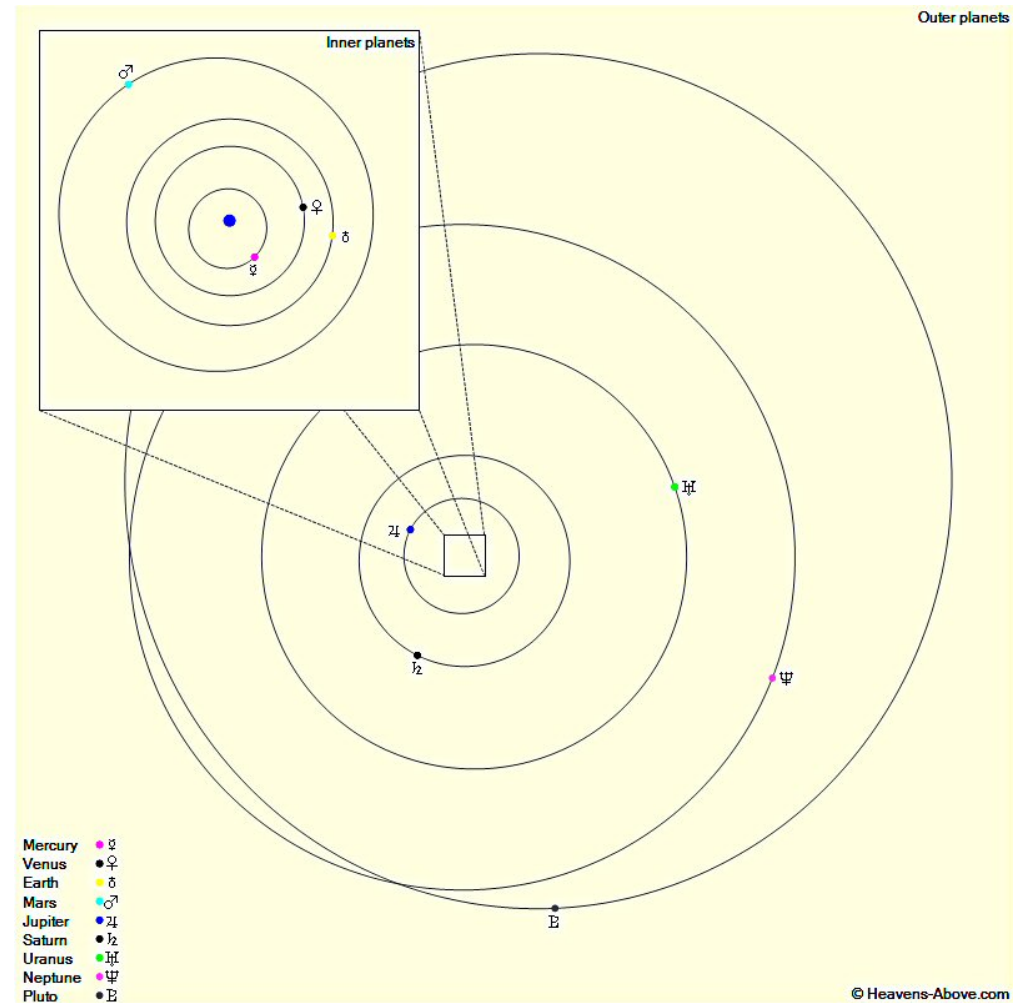

Sky Events Calendar by Fred Espenak and Sumit Dutta (NASA's GSFC)
ISS, Iridium Data and Solar System Map courtesy of Heavens-Above (www.heavens-above.com)

The Planets, mid month.

Mercury is in Virgo with a magnitude of +0.8, a phase of 32%, and a diameter of 9". It rises at 09:08, transits at 14:20, and sets at 19:32. It is visible low in the west after sunset.

Venus is in Cancer with a magnitude of -4.5, a phase of 22%, and a diameter of 41". It rises at 03:36, transits at 10:36, and sets at 17:36. It is visible in the morning sky.

Mars is in Leo with a magnitude of +1.8, a phase of 98%, and a diameter of 4". It rises at 03:52, transits at 11:15, and sets at 18:38. It is visible low in the east before sunrise.

Jupiter is in Leo with a magnitude of -1.7 and a diameter of 31". It rises at 05:14, transits at 12:07, and sets at 19:00. It is visible low in the east before sunrise.

Saturn is in Libra with a magnitude of +0.6 and a diameter of 16". It rises at 12:58, transits at 17:20, and sets at 21:42. It is visible in the evening sky.

Uranus is in Pisces with a magnitude of +5.7 and a diameter of 4". It transits at 02:43, sets at 09:23, and rises again at 20:00. It is well placed for observation throughout the night.

Neptune is in Aquarius with a magnitude of +7.8 and a diameter of 2". It transits at 00:11, sets at 05:25, and rises again at 18:53. It is well placed for observation throughout the night.