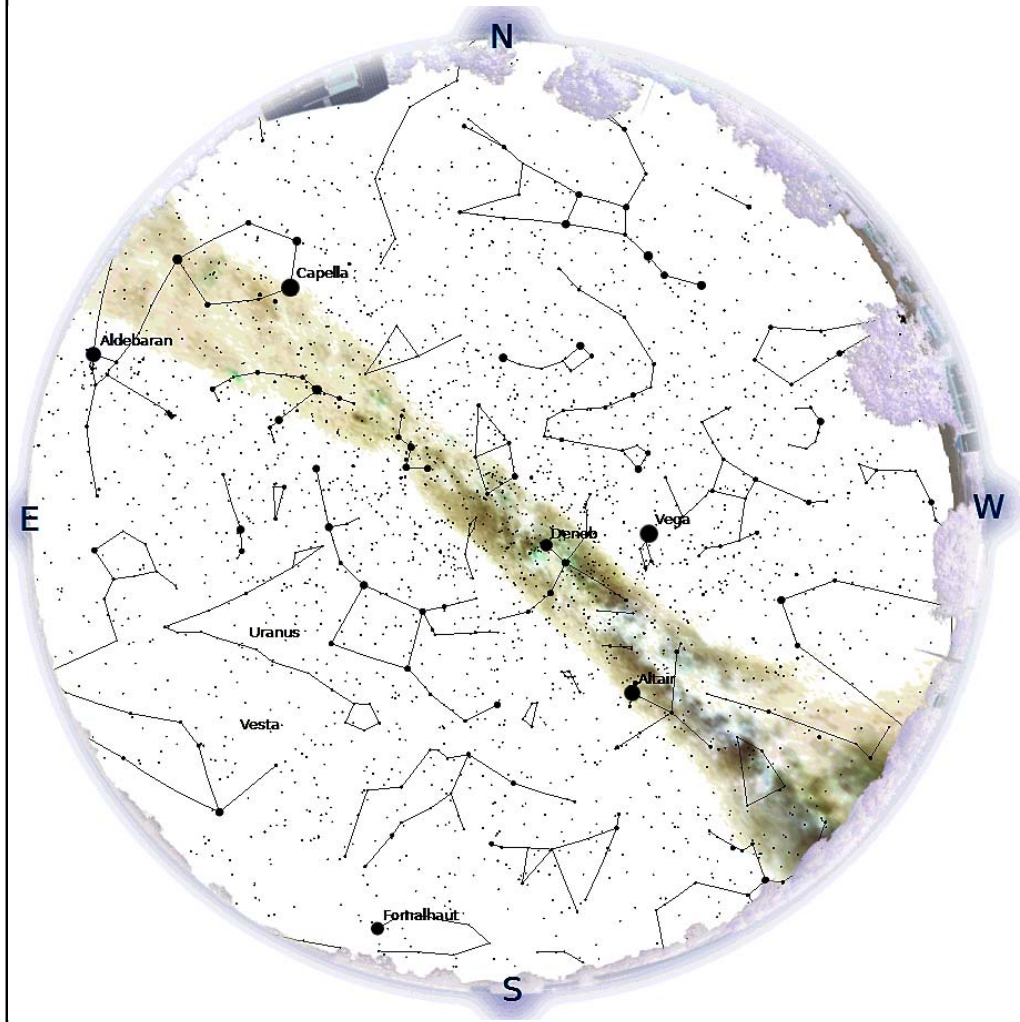

Rugby & District Astronomical Society Sky Notes

by Chris Longthorn

Sep 2015, no 75

The night sky at 23:00 U.T.C., September 15th 2015

Rugby & District Astronomical Society

www.rugbyastro.org.uk

Honorary President:	Dr Johanna Jarvis	Chair:	Julian Leckie
Treasurer :	Sarah Meek	Membership Secretary:	Barrie Chessell
Webmaster:	David Riley	Secretary:	David Partridge
Speakers Secretary:	Chris Longthorn	Sky Notes	Chris Longthorn

Email rugby-Astro@hotmail.co.uk

Phone 07739-716383

© R&DAS 2015