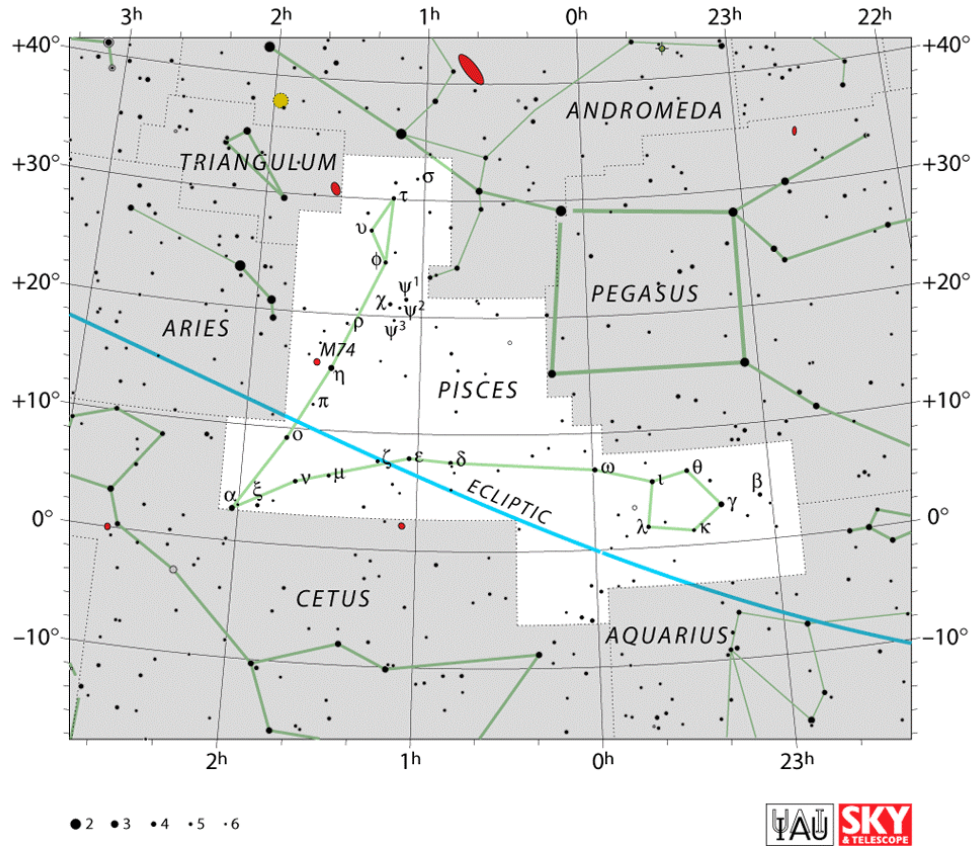

Constellation of the Month - Pisces

Your challenge is to observe, and record what you see ready for including in the Sky Notes presentation next month.

The Constellation of the Month will be selected from one that is readily visible most of the night during the month.

Sky Events Calendar by Fred Espenak and Sumit Dutta (NASA's GSFC)
ISS, Iridium Data and Solar System Map courtesy of Heavens-Above (www.heavens-above.com)

The Planets, mid month.

Mercury is in Virgo with a magnitude of -0.5, a phase of 53%, and a diameter of 7". It rises at 04:43, transits at 10:47, and sets at 16:50. It is visible low in the east before sunrise.

Venus is in Leo with a magnitude of -4.4, a phase of 45%, and a diameter of 27". It rises at 02:12, transits at 08:59, and sets at 15:46. It is visible in the morning sky.

Mars is in Leo with a magnitude of +1.8, a phase of 96%, and a diameter of 4". It rises at 02:43, transits at 09:29, and sets at 16:14. It is visible in the morning sky.

Uranus is in Pisces with a magnitude of +5.7 and a diameter of 4". It sets at 06:18, rises again at 17:00, and transits at 23:37. It is well placed for observation throughout the night.

Neptune is in Aquarius with a magnitude of +7.8 and a diameter of 2". It sets at 02:23, rises again at 15:54, and transits at 21:06. It is well placed for observation throughout the night.