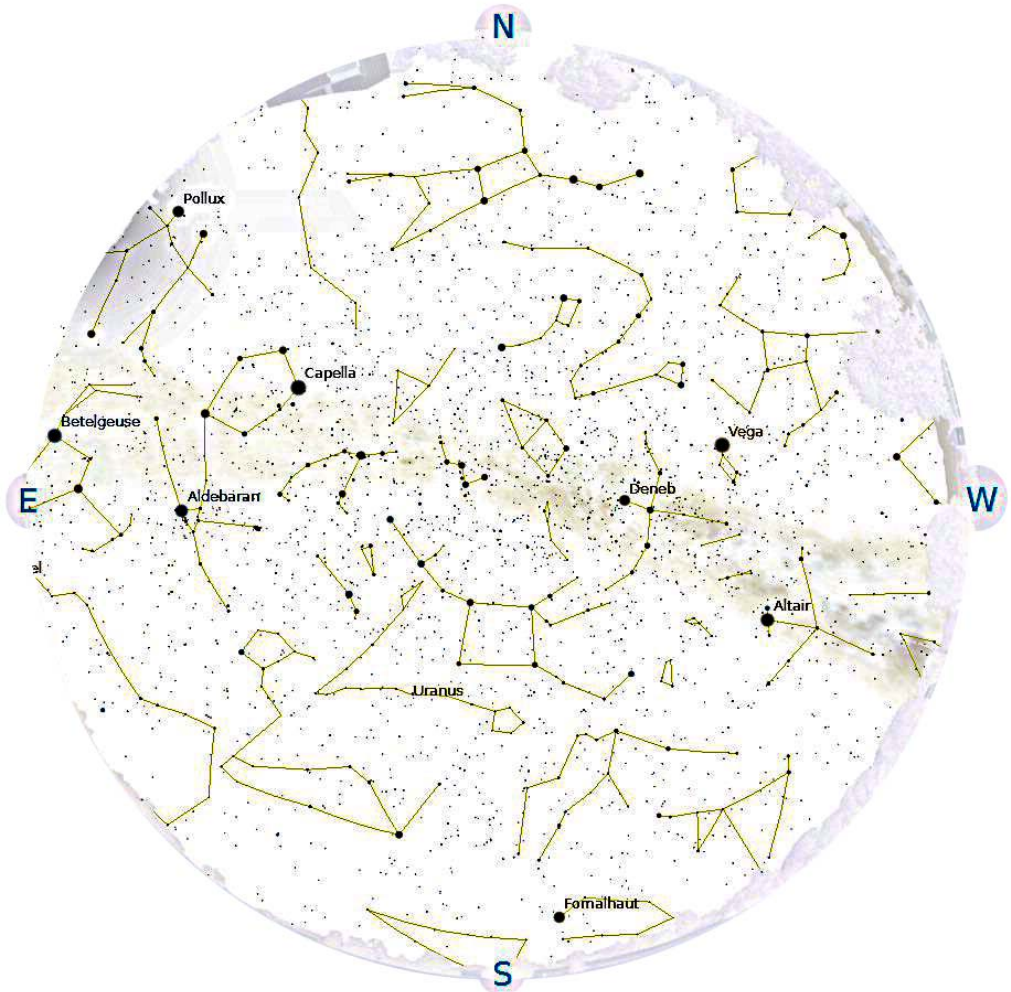

Rugby & District Astronomical Society

Rugby & District Astronomical Society

www.rugbyastro.org.uk

Honorary President:	Dr Johanna Jarvis	Chair:	Julian Leckie
Treasurer :	Sarah Meek	Membership Secretary:	Barrie Chessell
Webmaster:	David Riley	Secretary:	David Partridge
Speakers Secretary:	Chris Longthorn	Sky Notes	Chris Longthorn

Email rugby-Astro@hotmail.co.uk

Phone 07739-716383

© R&DAS 2015

The night sky at 23:00 U.T.C., October 15th
2015