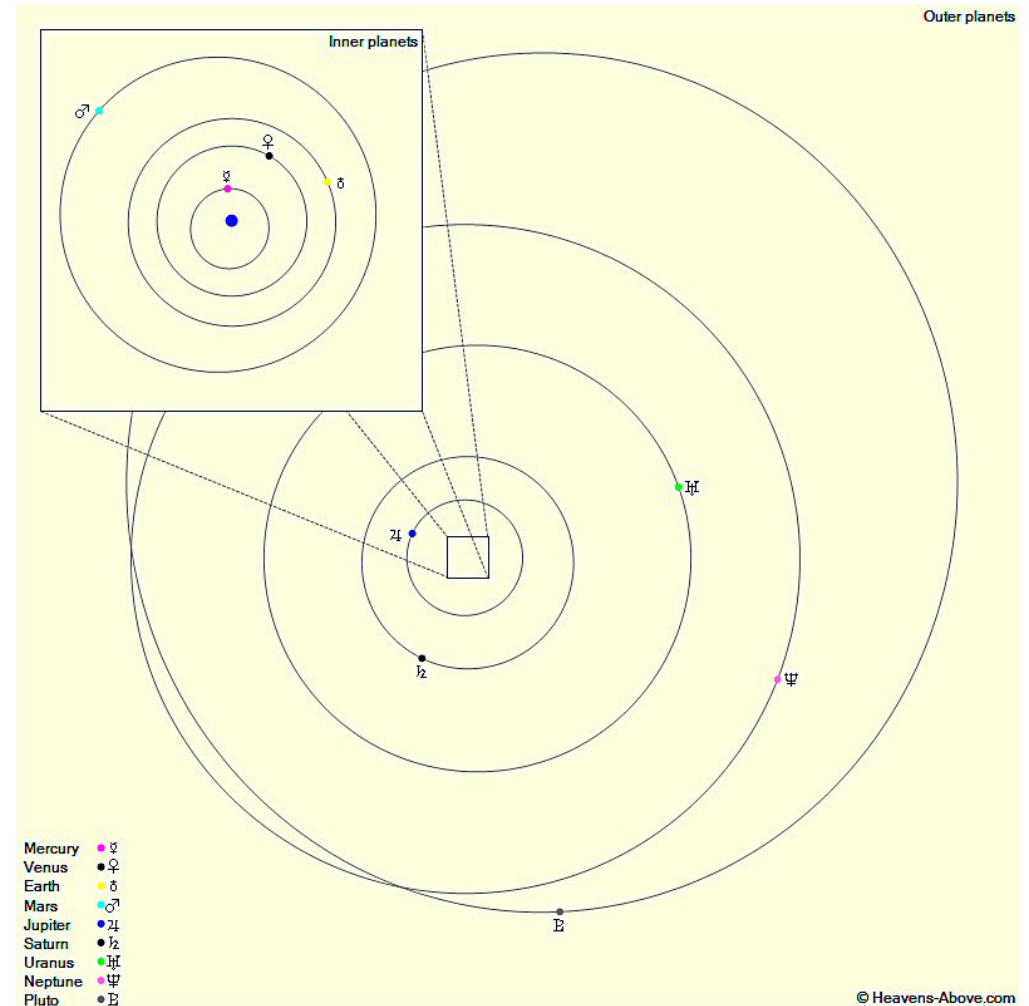

Sky Events Calendar by Fred Espenak and Sumit Dutta (NASA's GSFC)
ISS, Iridium Data and Solar System Map courtesy of Heavens-Above (www.heavens-above.com)

The Planets, mid month.

Mercury is in Virgo with a magnitude of -0.5, a phase of 53%, and a diameter of 7". It rises at 04:43, transits at 10:47, and sets at 16:50. It is visible low in the east before sunrise.

Venus is in Leo with a magnitude of -4.4, a phase of 45%, and a diameter of 27". It rises at 02:12, transits at 08:59, and sets at 15:46. It is visible in the morning sky.

Mars is in Leo with a magnitude of +1.8, a phase of 96%, and a diameter of 4". It rises at 02:43, transits at 09:29, and sets at 16:14. It is visible in the morning sky.

Jupiter is in Leo with a magnitude of -1.8 and a diameter of 32". It rises at 02:51, transits at 09:32, and sets at 16:13. It is visible in the morning sky.

Saturn is in Libra with a magnitude of +0.6 and a diameter of 15". It rises at 10:14, transits at 14:32, and sets at 18:50. It is visible in the evening sky.

Uranus is in Pisces with a magnitude of +5.7 and a diameter of 4". It sets at 06:18, rises again at 17:00, and transits at 23:37. It is well placed for observation throughout the night.

Neptune is in Aquarius with a magnitude of +7.8 and a diameter of 2". It sets at 02:23, rises again at 15:54, and transits at 21:06. It is well placed for observation throughout the night.