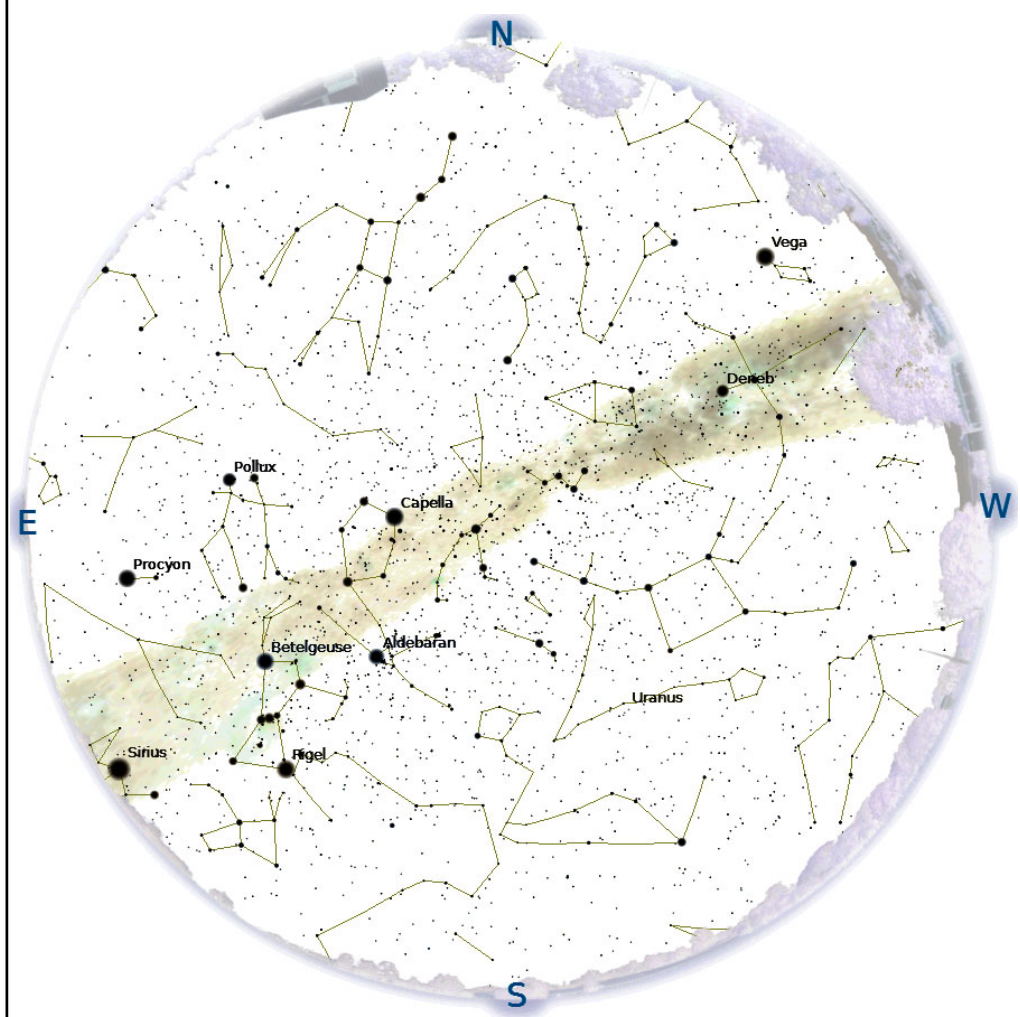

Rugby & District Astronomical Society Sky Notes

by Chris Longthorn

Nov 2015, no 77

Rugby & District Astronomical Society

www.rugbyastro.org.uk

Honorary President:	Dr Johanna Jarvis	Chair:	Julian Leckie
Treasurer :	Sarah Meek	Membership Secretary:	Barrie Chessell
Webmaster:	David Riley	Secretary:	David Partridge
Speakers Secretary:	Chris Longthorn	Sky Notes	Chris Longthorn

Email rugby-Astro@hotmail.co.uk

Phone 07739-716383

© R&DAS 2015

The night sky at 23:00 U.T.C., November 15th
2015