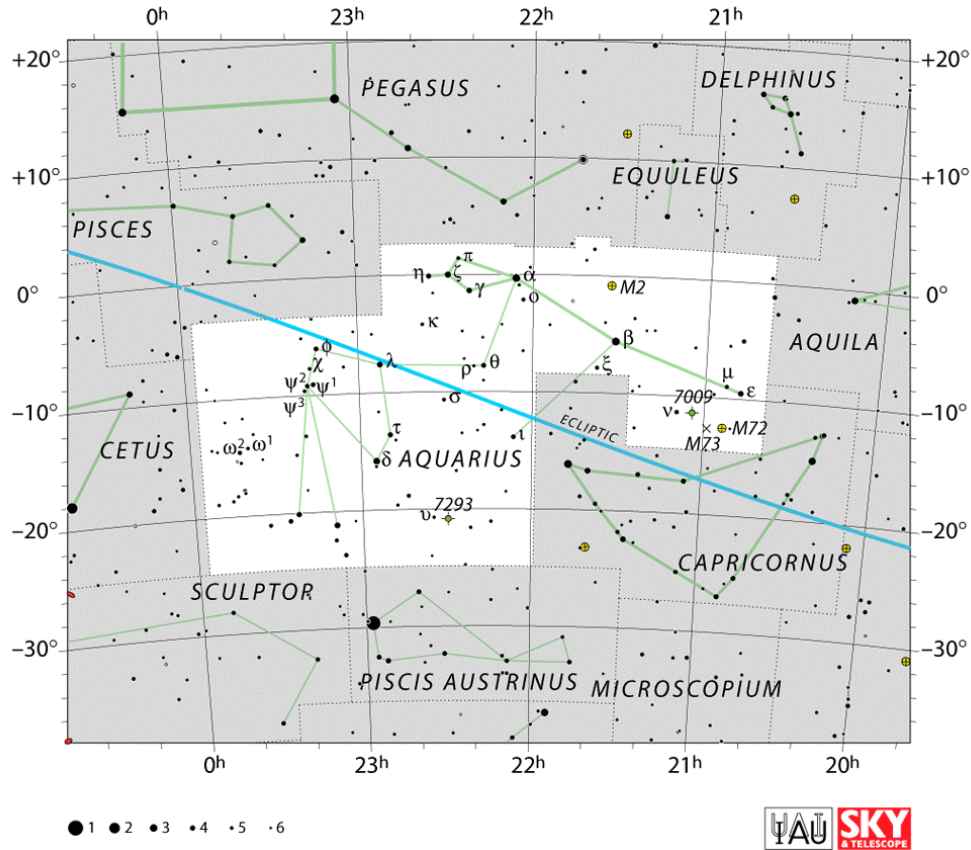

Constellation of the Month - Aquarius

Your challenge is to observe, and record what you see ready for including in the Sky Notes presentation next month.

The Constellation of the Month will be selected from one that is readily visible most of the night during the month.

Venus is in Virgo with a magnitude of -4.3, a phase of 61%, and a diameter of 20". It rises at 03:02, transits at 08:58, and sets at 14:54. It is visible in the morning sky.

Mars is in Virgo with a magnitude of +1.6, a phase of 94%, and a diameter of 4". It rises at 02:29, transits at 08:36, and sets at 14:43. It is visible in the morning sky.

Jupiter is in Leo with a magnitude of -1.9 and a diameter of 34". It rises at 01:19, transits at 07:50, and sets at 14:20. It is visible in the morning sky.

Saturn is in Scorpius with a magnitude of +0.5 and a diameter of 15". It rises at 08:31, transits at 12:45, and sets at 16:58. It is visible low in the west after sunset.

Uranus is in Pisces with a magnitude of +5.7 and a diameter of 4". It sets at 04:10, rises again at 14:56, and transits at 21:31. It is well placed for observation throughout the night.

Neptune is in Aquarius with a magnitude of +7.9 and a diameter of 2". It sets at 00:19, rises again at 13:51, and transits at 19:03. It is visible in the evening sky.