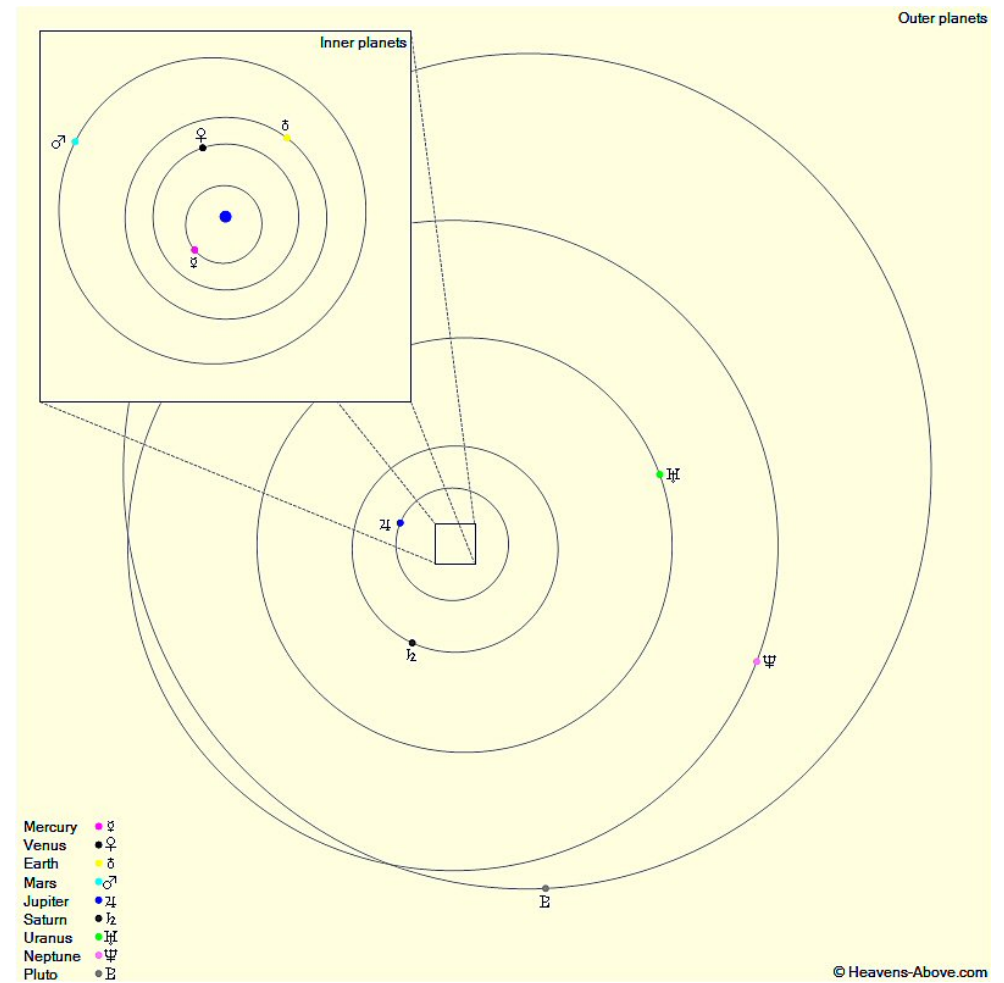

Sky Events Calendar by Fred Espenak and Sumit Dutta (NASA's GSFC)
ISS, Iridium Data and Solar System Map courtesy of Heavens-Above (www.heavens-above.com)

The Planets, mid month.

Mercury is in Libra with a magnitude of -1.3, a phase of 100%, and a diameter of 5". It rises at 07:20, transits at 11:45, and sets at 16:08. It is currently too close to the Sun to be observed.

Venus is in Virgo with a magnitude of -4.3, a phase of 61%, and a diameter of 20". It rises at 03:02, transits at 08:58, and sets at 14:54. It is visible in the morning sky.

Mars is in Virgo with a magnitude of +1.6, a phase of 94%, and a diameter of 4". It rises at 02:29, transits at 08:36, and sets at 14:43. It is visible in the morning sky.

Jupiter is in Leo with a magnitude of -1.9 and a diameter of 34". It rises at 01:19, transits at 07:50, and sets at 14:20. It is visible in the morning sky.

Saturn is in Scorpius with a magnitude of +0.5 and a diameter of 15". It rises at 08:31, transits at 12:45, and sets at 16:58. It is visible low in the west after sunset.

Uranus is in Pisces with a magnitude of +5.7 and a diameter of 4". It sets at 04:10, rises again at 14:56, and transits at 21:31. It is well placed for observation throughout the night.

Neptune is in Aquarius with a magnitude of +7.9 and a diameter of 2". It sets at 00:19, rises again at 13:51, and transits at 19:03. It is visible in the evening sky.