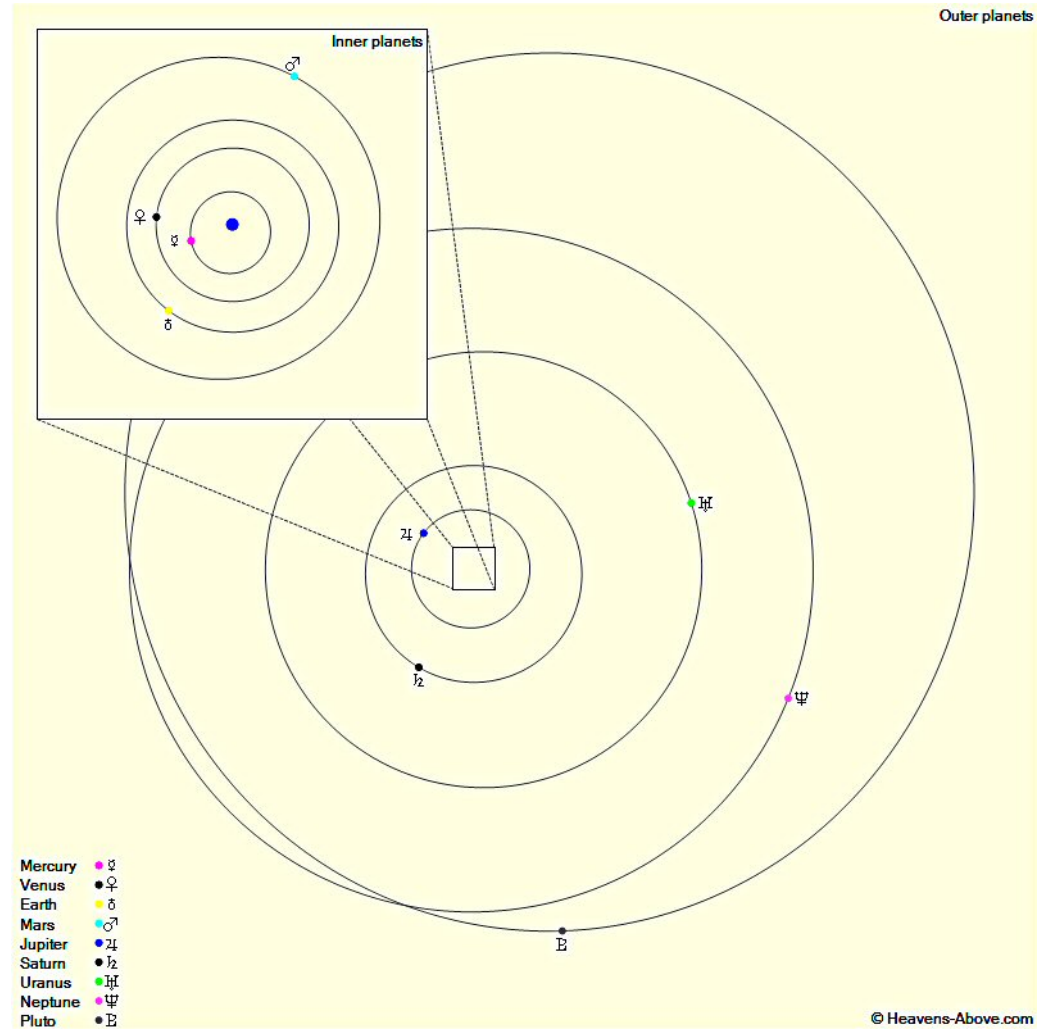

The Planets, mid month.

Mercury is in Taurus with a magnitude of +1.7, a phase of 16%, and a diameter of 10". It rises at 05:51, transits at 14:17, and sets at 22:43. It is visible low in the west after sunset.

Venus is in Gemini with a magnitude of -4.2, a phase of 61%, and a diameter of 19". It sets at 00:51, rises again at 07:29, and transits at 16:10. It is visible in the evening sky.

Mars is in Taurus with a magnitude of +1.5, a phase of 100%, and a diameter of 4". It rises at 05:31, transits at 13:34, and sets at 21:38. It is currently too close to the Sun to be observed.

Jupiter is in Cancer with a magnitude of -2.0 and a diameter of 36". It sets at 02:24, rises again at 11:04, and transits at 18:42. It is visible in the evening sky.

Saturn is in Libra with a magnitude of +0.1 and a diameter of 18". It transits at 01:38, sets at 05:59, and rises again at 21:13. It is well placed for observation throughout the night.

Uranus is in Pisces with a magnitude of +5.9 and a diameter of 3". It rises at 04:06, transits at 10:43, and sets at 17:21. It is visible in the morning sky.

Neptune is in Aquarius with a magnitude of +7.9 and a diameter of 2". It rises at 03:03, transits at 08:20, and sets at 13:37. It is visible in the morning sky.