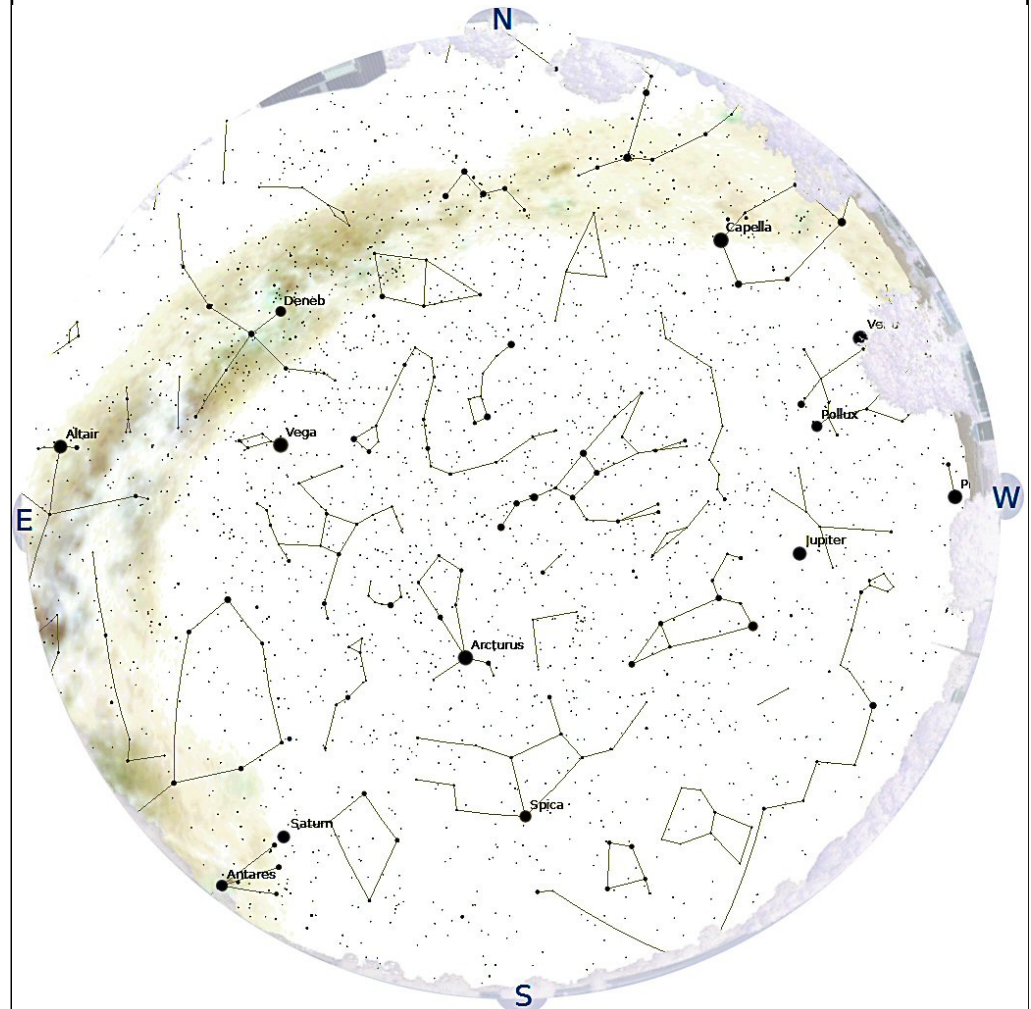

Rugby & District Astronomical Society Sky Notes

by Chris Longthorn

May 2015, no 71

Rugby & District Astronomical Society

www.rugbyastro.org.uk

Honorary President:	Dr Johanna Jarvis	Chair:	Julian Leck
Treasurer :	Sarah Meek	Membership Secretary:	Barrie Chessell
Webmaster:	David Riley	Secretary:	David Partridge
Speakers Secretary:	Chris Longthorn	Sky Notes	Chris Longthorn

Email rugby-Astro@hotmail.co.uk

Phone 07739-716383

© R&DAS 2014

The night sky at 23:00 U.T.C., May 15th