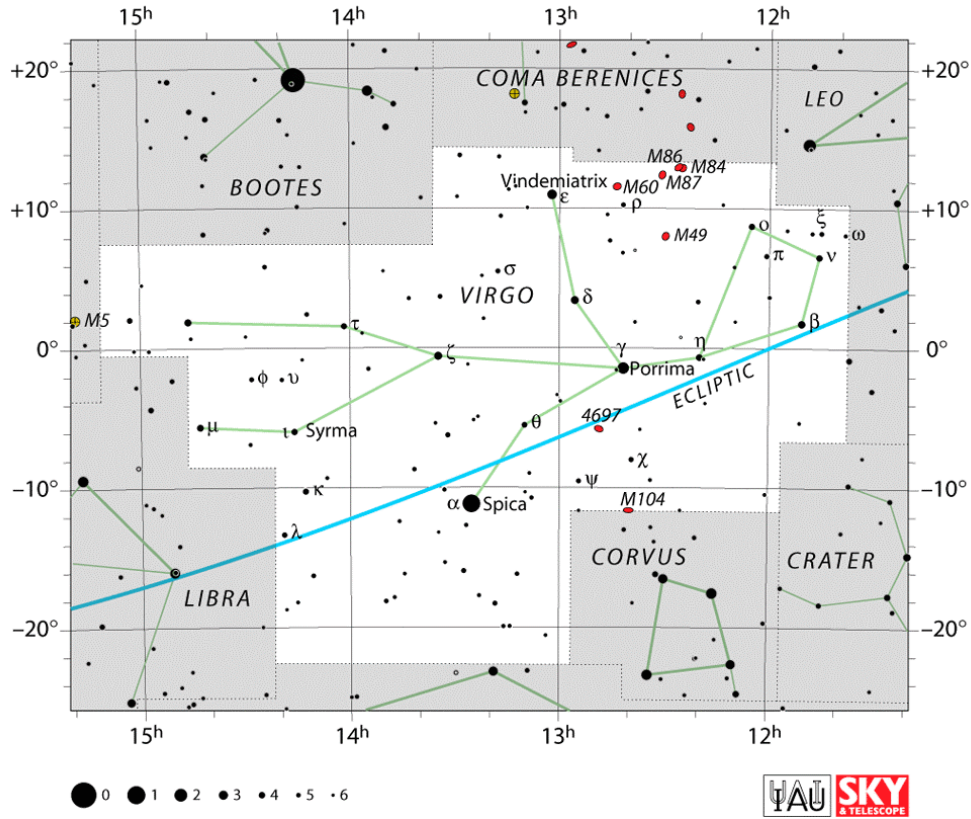

Constellation of the Month - Virgo

Your challenge is to observe, and record what you see ready for including in the Sky Notes presentation next month.

The Constellation of the Month will be selected from one that is readily visible most of the night during the month.

The Planets, mid month.

Mercury is in Taurus with a magnitude of +1.7, a phase of 16%, and a diameter of 10". It rises at 05:51, transits at 14:17, and sets at 22:43. It is visible low in the west after sunset.

Venus is in Gemini with a magnitude of -4.2, a phase of 61%, and a diameter of 19". It sets at 00:51, rises again at 07:29, and transits at 16:10. It is visible in the evening sky.

Mars is in Taurus with a magnitude of +1.5, a phase of 100%, and a diameter of 4". It rises at 05:31, transits at 13:34, and sets at 21:38. It is currently too close to the Sun to be observed.

Uranus is in Pisces with a magnitude of +5.9 and a diameter of 3". It rises at 04:06, transits at 10:43, and sets at 17:21. It is visible in the morning sky.

Neptune is in Aquarius with a magnitude of +7.9 and a diameter of 2". It rises at 03:03, transits at 08:20, and sets at 13:37. It is visible in the morning sky.