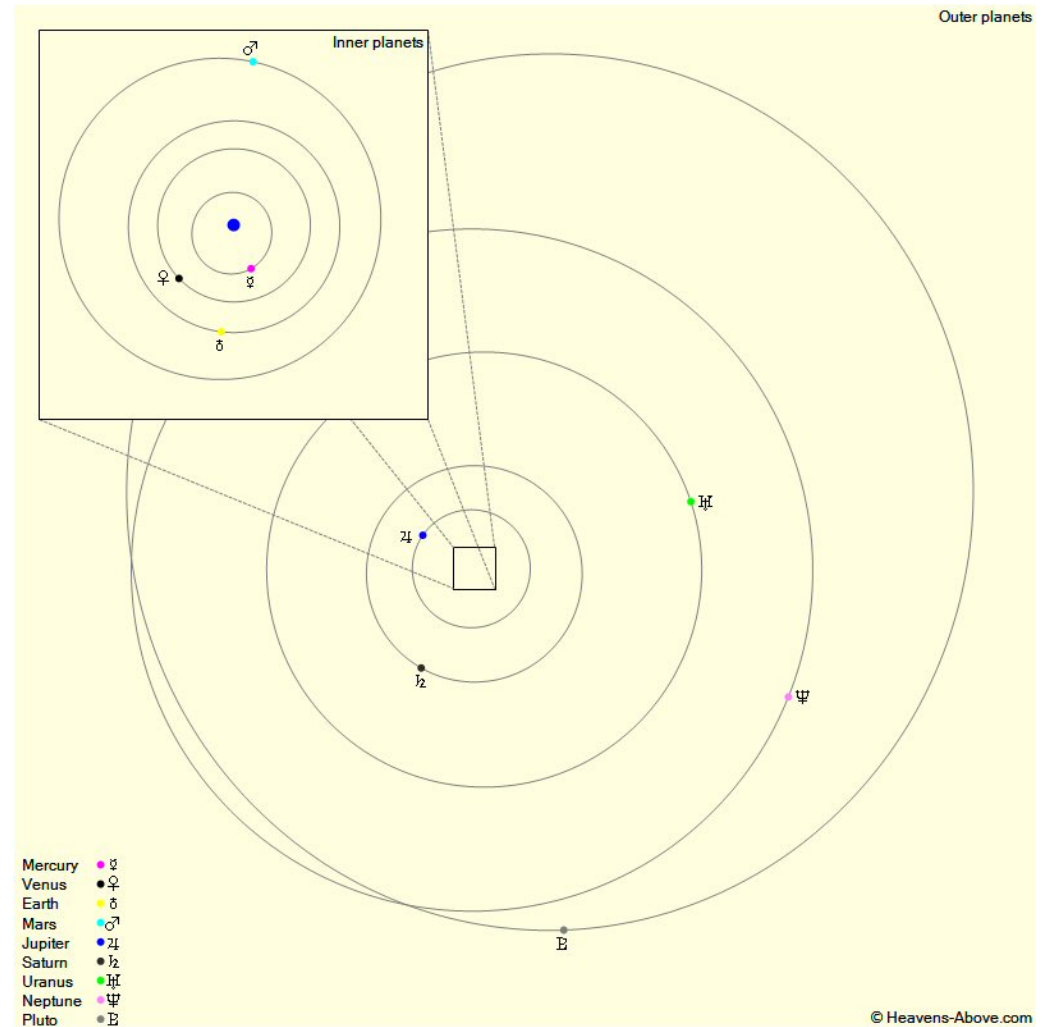

The Planets, mid month.

Mercury is in Taurus with a magnitude of +1.6, a phase of 18%, and a diameter of 10". It rises at 04:11, transits at 11:47, and sets at 19:24. It is visible low in the east before sunrise.

Venus is in Cancer with a magnitude of -4.3, a phase of 44%, and a diameter of 26". It sets at 00:18, rises again at 08:23, and transits at 16:20. It is visible in the evening sky.

Mars is in Taurus with a magnitude of +1.5, a phase of 100%, and a diameter of 4". It rises at 04:39, transits at 13:04, and sets at 21:30. It is currently too close to the Sun to be observed.

Jupiter is in Leo with a magnitude of -1.9 and a diameter of 33". It sets at 00:31, rises again at 09:26, and transits at 16:57. It is visible in the evening sky.

Saturn is in Libra with a magnitude of +0.1 and a diameter of 18". It sets at 03:50, rises again at 18:59, and transits at 23:23. It is well placed for observation throughout the night.

Uranus is in Pisces with a magnitude of +5.9 and a diameter of 3". It rises at 02:06, transits at 08:46, and sets at 15:26. It is visible in the morning sky.

Neptune is in Aquarius with a magnitude of +7.9 and a diameter of 2". It rises at 01:01, transits at 06:19, and sets at 11:37. It is visible in the morning sky.