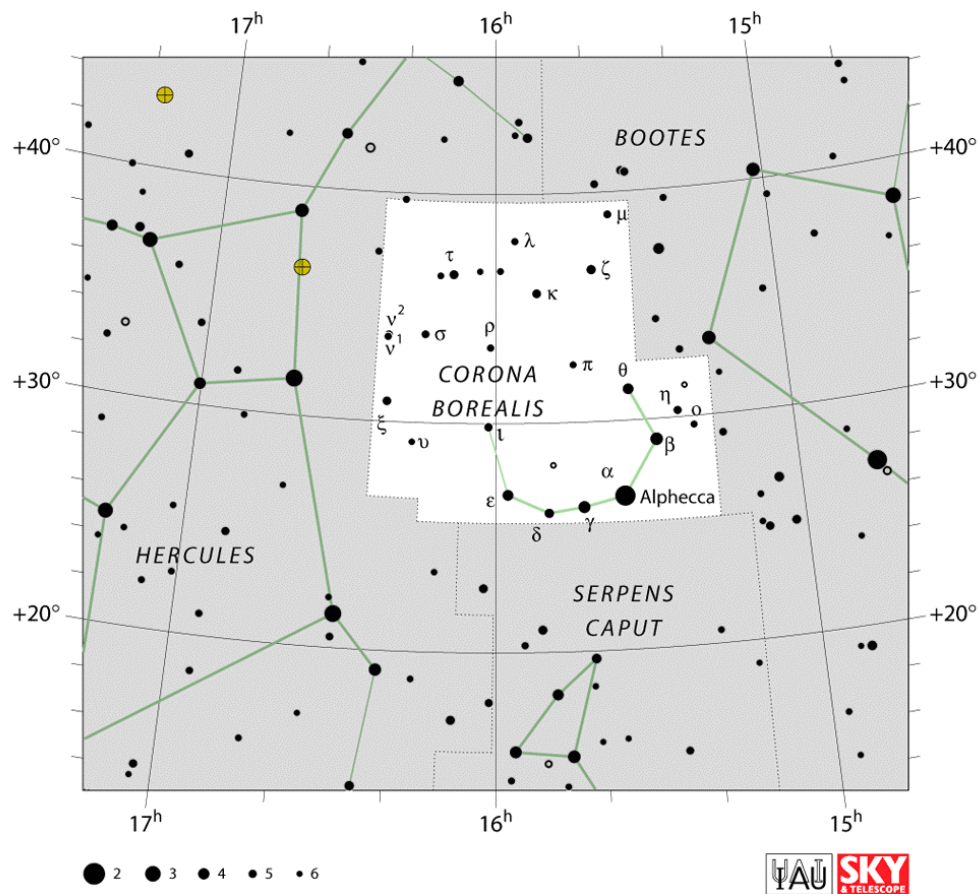

Constellation of the Month - Corona Borealis

Your challenge is to observe, and record what you see ready for including in the Sky Notes presentation next month.

The Constellation of the Month will be selected from one that is readily visible most of the night during the month.