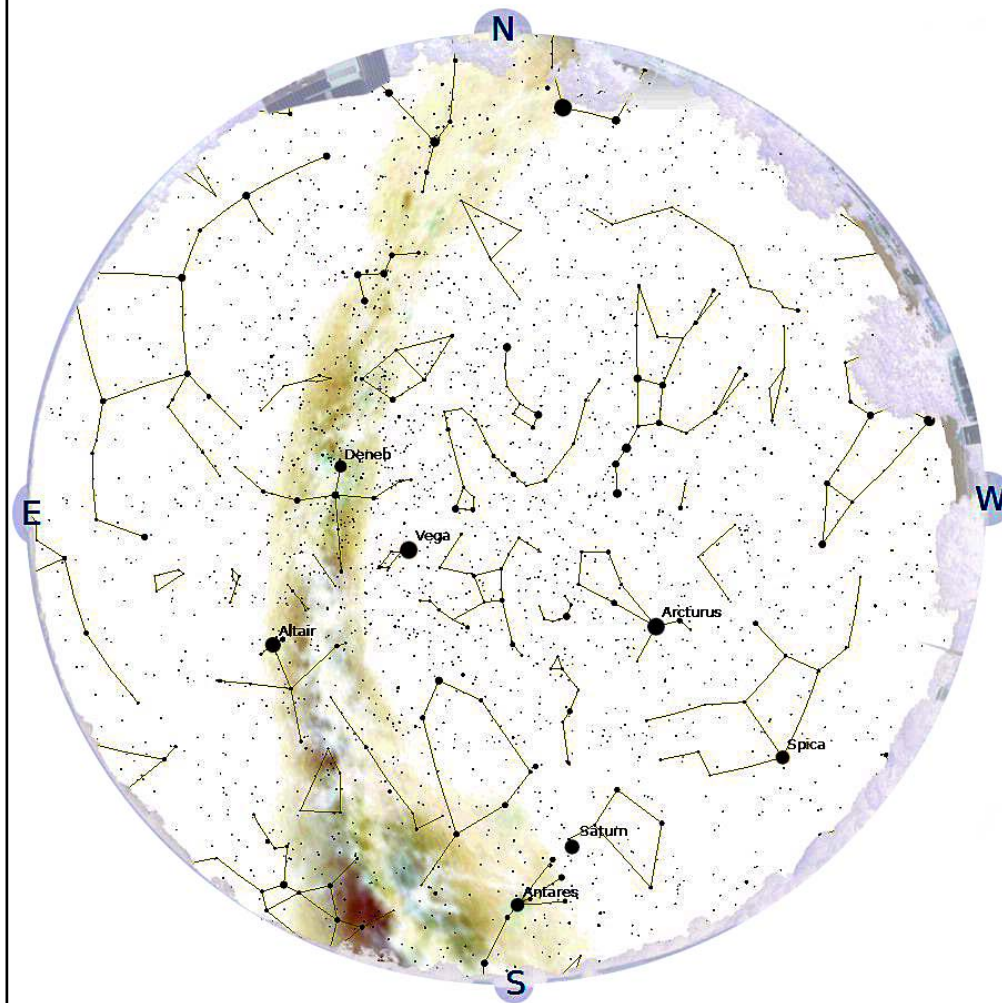

Rugby & District Astronomical Society Sky Notes

by Chris Longthorn

June 2015, no 72

The night sky at 23:00 U.T.C., June 15th

Rugby & District Astronomical Society

www.rugbyastro.org.uk

Honorary President:	Dr Johanna Jarvis	Chair:	Julian Leckie
Treasurer :	Sarah Meek	Membership Secretary:	Barrie Chessell
Webmaster:	David Riley	Secretary:	David Partridge
Speakers Secretary:	Chris Longthorn	Sky Notes	Chris Longthorn

Email rugby-Astro@hotmail.co.uk

Phone 07739-716383

© R&DAS 2014