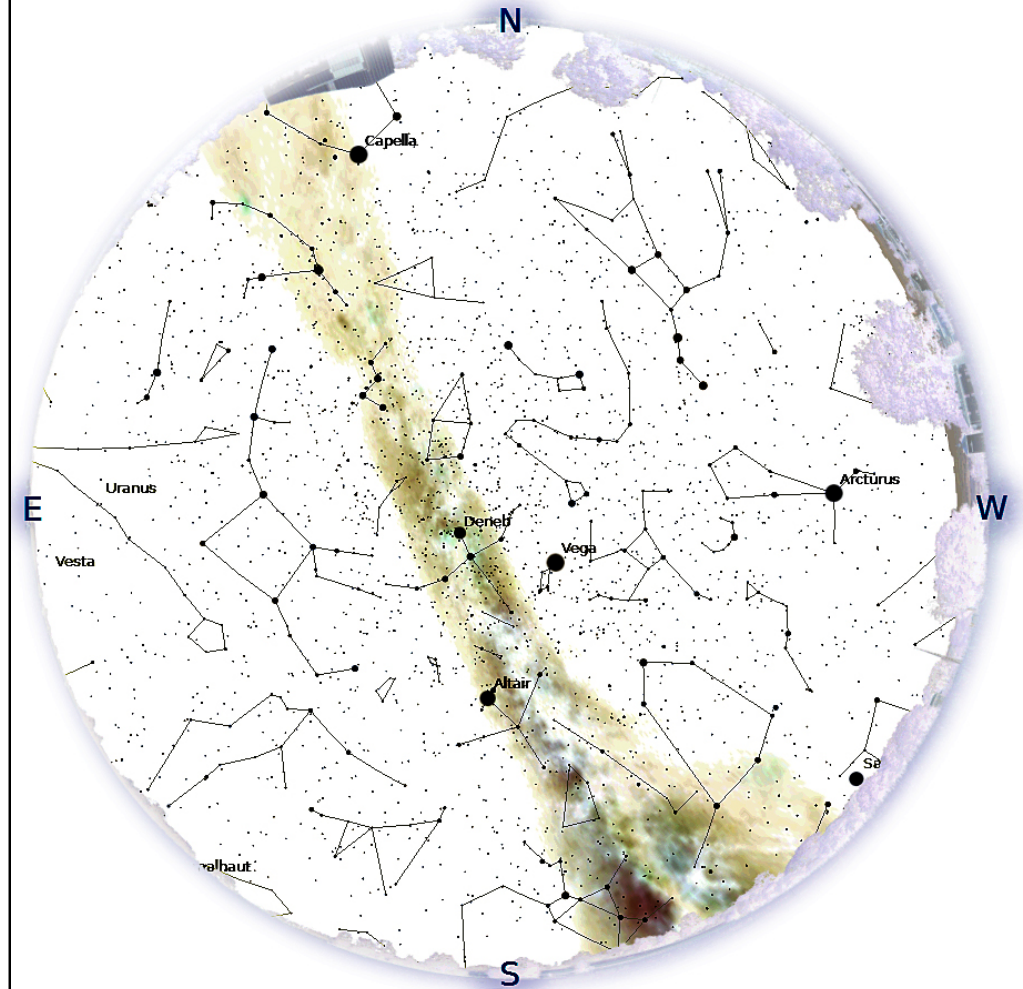

Rugby & District Astronomical Society Sky Notes

by Chris Longthorn

Aug 2015, no 74

Rugby & District Astronomical Society

www.rugbyastro.org.uk

Honorary President:	Dr Johanna Jarvis	Chair:	Julian Leckie
Treasurer :	Sarah Meek	Membership Secretary:	Barrie Chessell
Webmaster:	David Riley	Secretary:	David Partridge
Speakers Secretary:	Chris Longthorn	Sky Notes	Chris Longthorn

Email rugby-Astro@hotmail.co.uk

Phone 07739-716383

© R&DAS 2015

The night sky at 23:00 U.T.C., August 15th