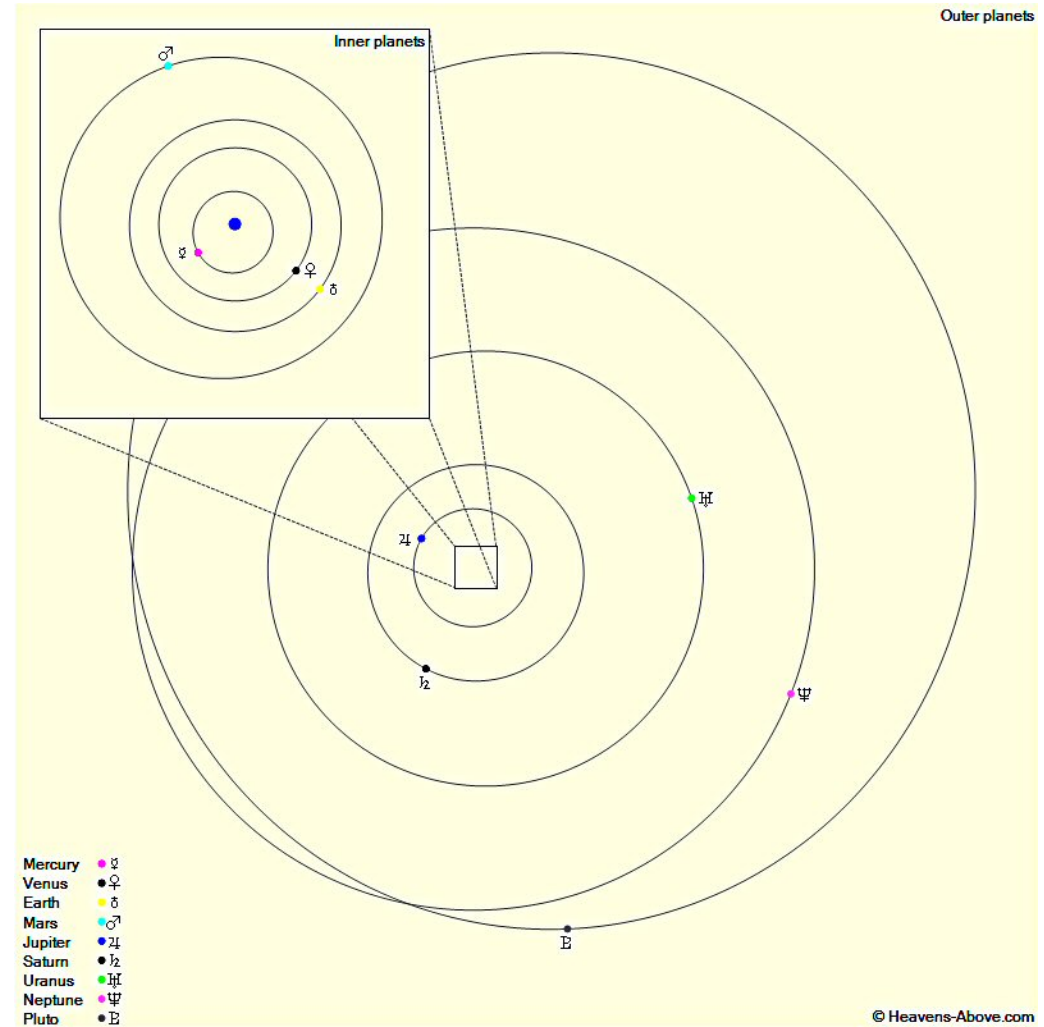

The Planets, mid month.

Mercury is in Leo with a magnitude of -0.2, a phase of 79%, and a diameter of 6". It rises at 07:46, transits at 14:28, and sets at 21:09. It is visible low in the west after sunset.

Venus is in Leo with a magnitude of -3.9, a phase of 1%, and a diameter of 58". It rises at 06:25, transits at 13:01, and sets at 19:37. It is currently too close to the Sun to be observed.

Mars is in Cancer with a magnitude of +1.7, a phase of 99%, and a diameter of 4". It rises at 04:00, transits at 11:58, and sets at 19:56. It is visible low in the east before sunrise.

Jupiter is in Leo with a magnitude of -1.7 and a diameter of 31". It rises at 06:37, transits at 13:44, and sets at 20:50. It is currently too close to the Sun to be observed.

Saturn is in Libra with a magnitude of +0.5 and a diameter of 17". It rises at 14:52, transits at 19:16, and sets at 23:41. It is visible in the evening sky.

Uranus is in Pisces with a magnitude of +5.8 and a diameter of 4". It transits at 04:48, sets at 11:29, and rises again at 22:03. It is visible in the morning sky.

Neptune is in Aquarius with a magnitude of +7.8 and a diameter of 2". It transits at 02:16, sets at 07:31, and rises again at 20:56. It is well placed for observation throughout the night.