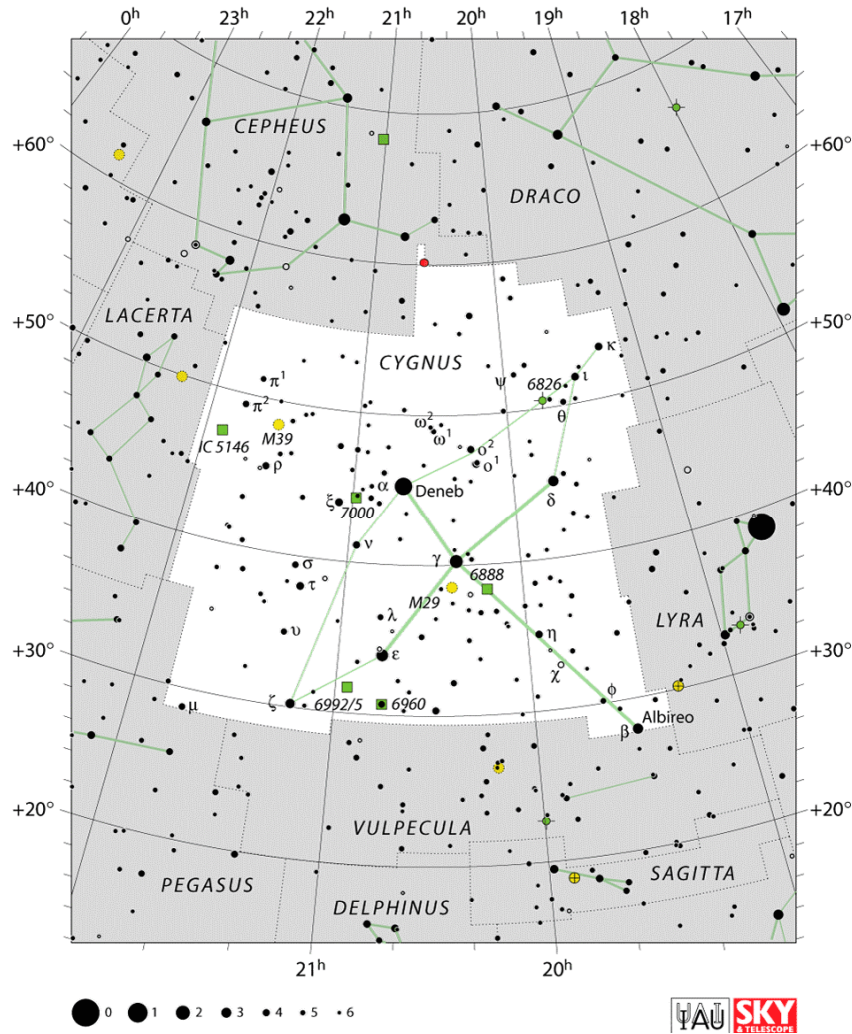

Constellation of the Month - Cygnus

Your challenge is to observe, and record what you see ready for including in the Sky Notes presentation next month.

The Constellation of the Month will be selected from one that is readily visible most of the night during the month.

The Planets, mid month.

Mercury is in Leo with a magnitude of -0.2, a phase of 79%, and a diameter of 6". It rises at 07:46, transits at 14:28, and sets at 21:09. It is visible low in the west after sunset.

Venus is in Leo with a magnitude of -3.9, a phase of 1%, and a diameter of 58". It rises at 06:25, transits at 13:01, and sets at 19:37. It is currently too close to the Sun to be observed.

Mars is in Cancer with a magnitude of +1.7, a phase of 99%, and a diameter of 4". It rises at 04:00, transits at 11:58, and sets at 19:56. It is visible low in the east before sunrise.

Uranus is in Pisces with a magnitude of +5.8 and a diameter of 4". It transits at 04:48, sets at 11:29, and rises again at 22:03. It is visible in the morning sky.

Neptune is in Aquarius with a magnitude of +7.8 and a diameter of 2". It transits at 02:16, sets at 07:31, and rises again at 20:56. It is well placed for observation throughout the night.