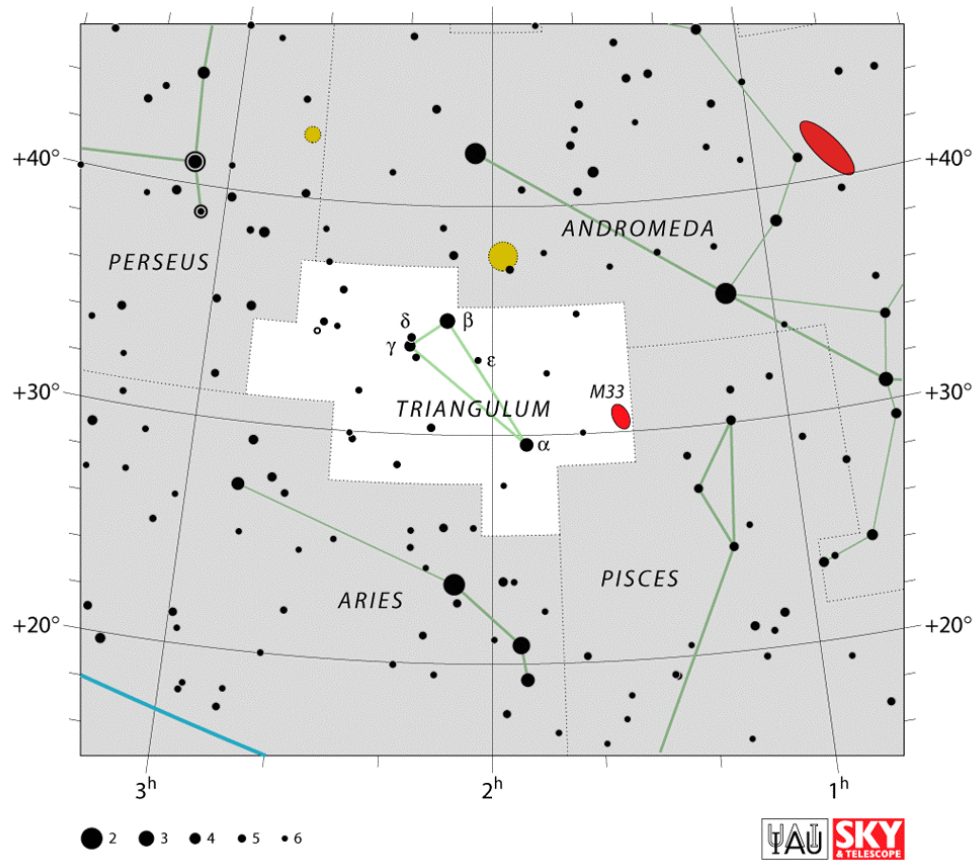

Constellation of the Month - Triangulum

Your challenge is to observe, and record what you see ready for including in the Sky Notes presentation next month.

The Constellation of the Month will be selected from one that is readily visible most of the night during the month.

Venus is in Virgo with a magnitude of -3.9, a phase of 100%, and a diameter of 10". It rises at 07:13, transits at 12:43, and sets at 18:13. It is currently too close to the Sun to be observed.

Mars is in Ophiuchus with a magnitude of +0.8, a phase of 89%, and a diameter of 6". It rises at 13:16, transits at 16:54, and sets at 20:32. It is visible in the evening sky.

Jupiter is in Leo with a magnitude of -2.0 and a diameter of 35". It rises at 01:24, transits at 08:53, and sets at 16:23. It is visible in the morning sky.

Saturn is in Libra with a magnitude of +0.6 and a diameter of 15". It rises at 10:16, transits at 14:50, and sets at 19:24. It is visible in the evening sky.

Uranus is in Pisces with a magnitude of +5.7 and a diameter of 4". It transits at 00:25, sets at 06:53, and rises again at 17:52. It is well placed for observation throughout the night.

Neptune is in Aquarius with a magnitude of +7.8 and a diameter of 2". It sets at 03:09, rises again at 16:48, and transits at 21:57. It is visible in the evening sky.