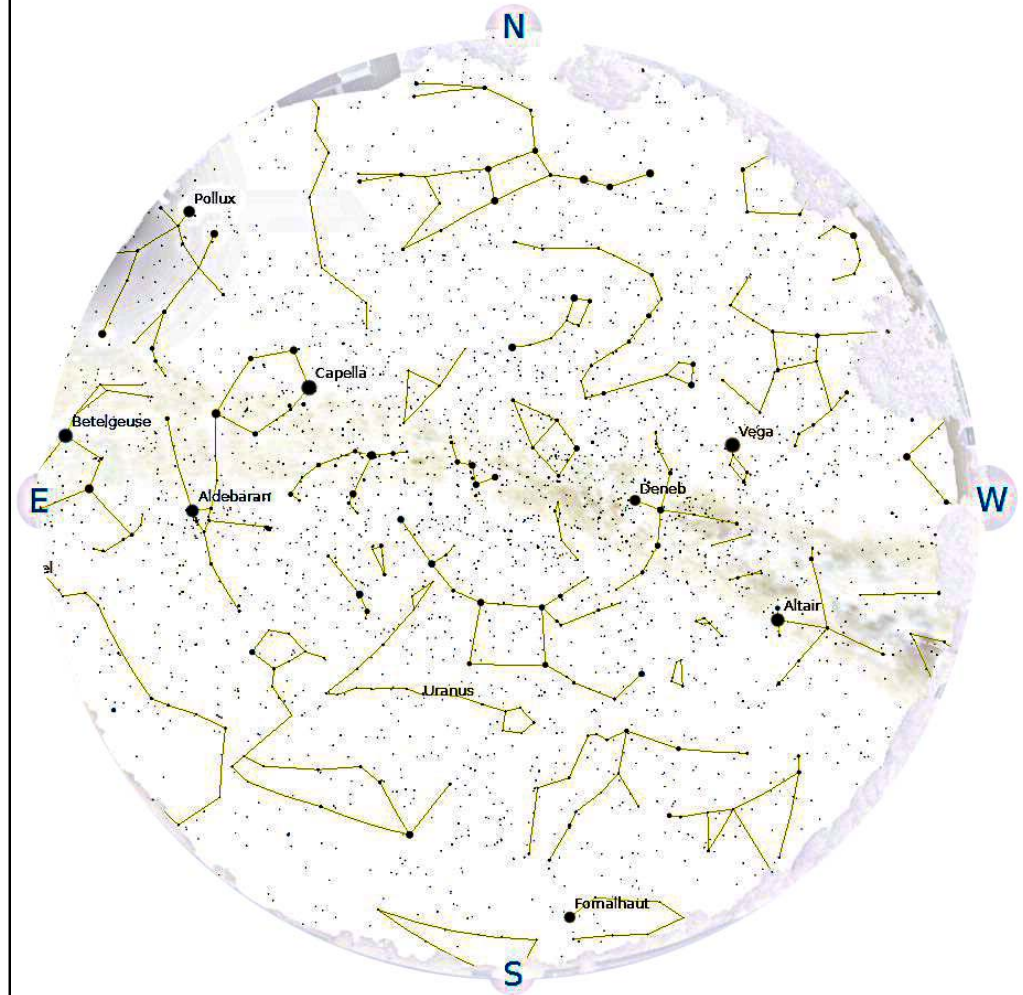

Rugby & District Astronomical Society Sky Notes

by Chris Longthorn

October 2014, no 65

The night sky at 23:00 U.T.C., Oct15th

Rugby & District Astronomical Society

www.rugbyastro.org.uk

Honorary President:
Treasurer:
Webmaster
Sky Notes

Roger Jackson
Sarah Meek
David Riley
Chris Longthorn

Chair:
Membership Secretary
Secretary:

Dr Johanna Jarvis
Barrie Chessell
Lesley Dyke

Email rugby-Astro@hotmail.co.uk

Phone 07739-716383
© R&DAS 2014