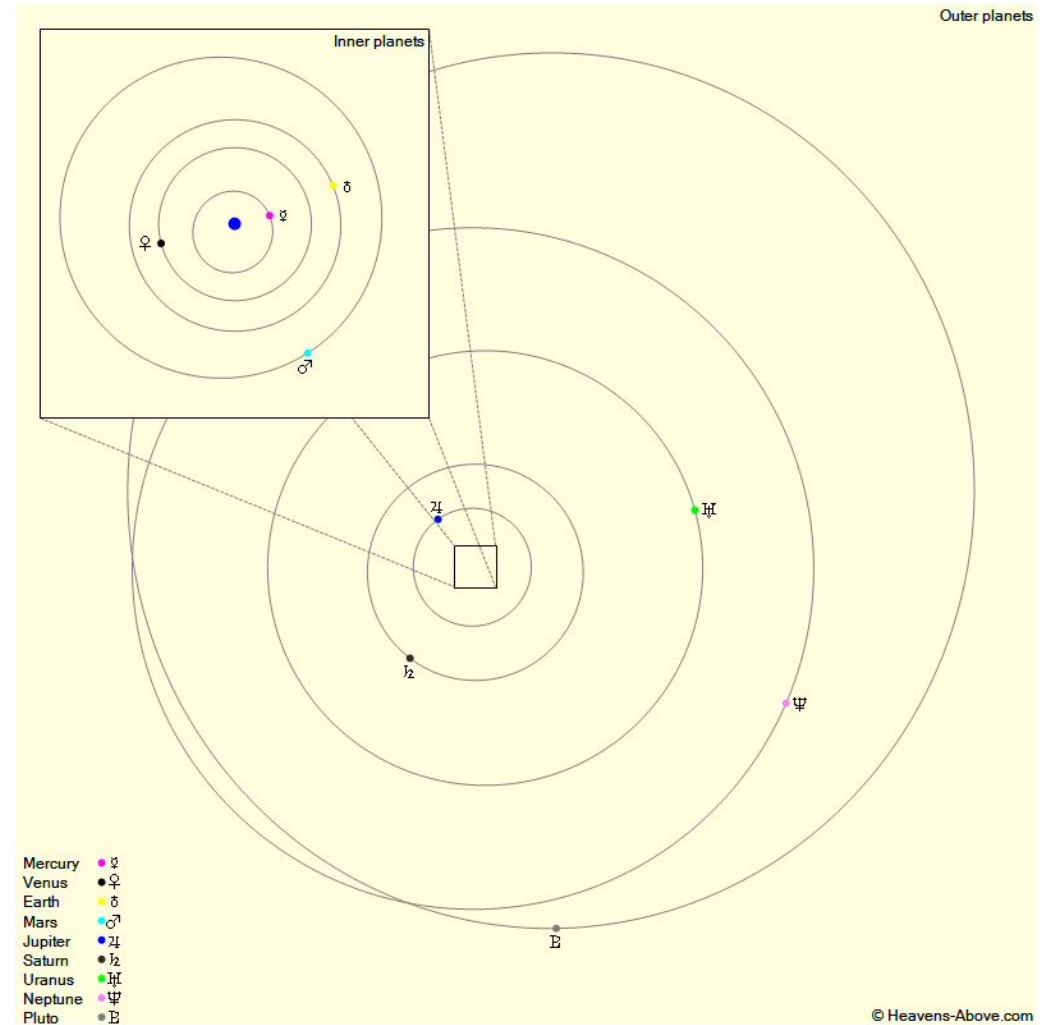

The Planets, mid month.

Mercury is in Virgo with a magnitude of +4.3, a phase of 1%, and a diameter of 10". It rises at 07:59, transits at 12:59, and sets at 18:01. It is currently too close to the Sun to be observed.

Venus is in Virgo with a magnitude of -3.9, a phase of 100%, and a diameter of 10". It rises at 07:13, transits at 12:43, and sets at 18:13. It is currently too close to the Sun to be observed.

Mars is in Ophiuchus with a magnitude of +0.8, a phase of 89%, and a diameter of 6". It rises at 13:16, transits at 16:54, and sets at 20:32. It is visible in the evening sky.

Jupiter is in Leo with a magnitude of -2.0 and a diameter of 35". It rises at 01:24, transits at 08:53, and sets at 16:23. It is visible in the morning sky.

Saturn is in Libra with a magnitude of +0.6 and a diameter of 15". It rises at 10:16, transits at 14:50, and sets at 19:24. It is visible in the evening sky.

Uranus is in Pisces with a magnitude of +5.7 and a diameter of 4". It transits at 00:25, sets at 06:53, and rises again at 17:52. It is well placed for observation throughout the night.

Neptune is in Aquarius with a magnitude of +7.8 and a diameter of 2". It sets at 03:09, rises again at 16:48, and transits at 21:57. It is visible in the evening sky.