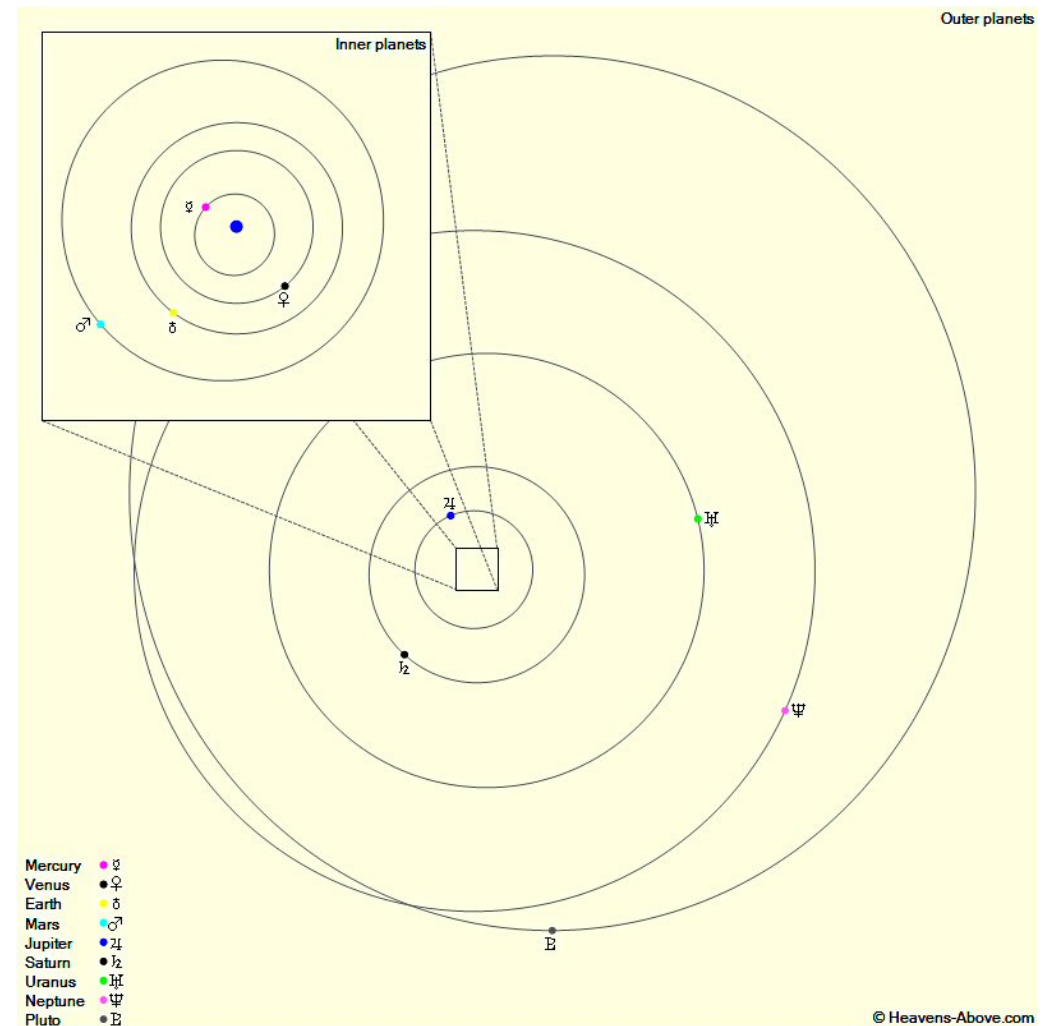

Mercury is in Taurus with a magnitude of -0.5, a phase of 63%, and a diameter of 6". It rises at 04:50, transits at 13:22, and sets at 21:56. It is visible low in the west after sunset.

Venus is in Pisces with a magnitude of -4.0, a phase of 72%, and a diameter of 15". It rises at 03:04, transits at 09:28, and sets at 15:52. It is visible in the morning sky.

Mars is in Virgo with a magnitude of -0.9, a phase of 95%, and a diameter of 13". It sets at 02:59, rises again at 15:18, and transits at 21:06. It is well placed for observation throughout the night.

Jupiter is in Gemini with a magnitude of -1.9 and a diameter of 34". It sets at 00:05, rises again at 07:33, and transits at 15:47. It is visible in the evening sky.

Saturn is in Libra with a magnitude of +0.1 and a diameter of 19". It sets at 04:27, rises again at 19:02, and transits at 23:42. It is well placed for observation throughout the night.

Uranus is in Pisces with a magnitude of +5.9 and a diameter of 3". It rises at 02:59, transits at 09:28, and sets at 15:58. It is visible in the morning sky.

Neptune is in Aquarius with a magnitude of +7.9 and a diameter of 2". It rises at 01:58, transits at 07:11, and sets at 12:24. It is visible in the morning sky.