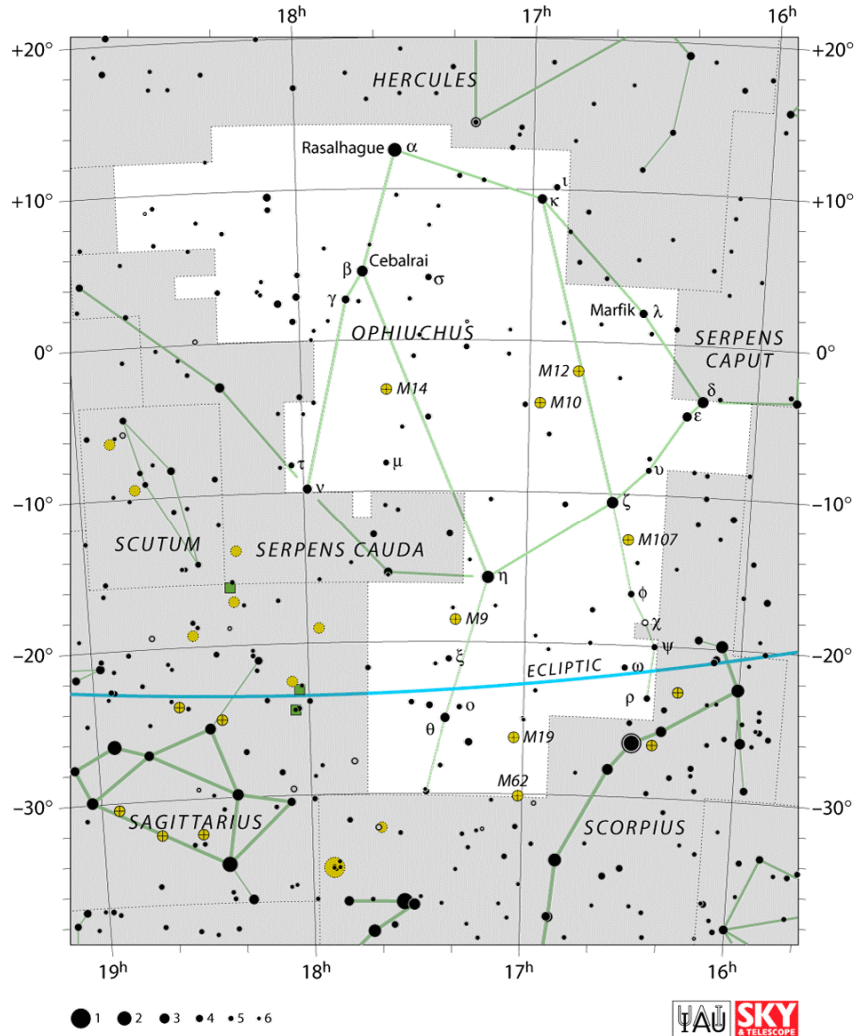

Constellation of the Month - Ophiuchus.

Your challenge is to observe, and record what you see ready for including in the Sky Notes presentation next month.

The Constellation of the Month will be selected from one that is readily visible most of the night during the month.

Mercury is in Taurus with a magnitude of -0.5, a phase of 63%, and a diameter of 6". It rises at 04:50, transits at 13:22, and sets at 21:56. It is visible low in the west after sunset.

Venus is in Pisces with a magnitude of -4.0, a phase of 72%, and a diameter of 15". It rises at 03:04, transits at 09:28, and sets at 15:52. It is visible in the morning sky.

Mars is in Virgo with a magnitude of -0.9, a phase of 95%, and a diameter of 13". It sets at 02:59, rises again at 15:18, and transits at 21:06. It is well placed for observation throughout the night.

Jupiter is in Gemini with a magnitude of -1.9 and a diameter of 34". It sets at 00:05, rises again at 07:33, and transits at 15:47. It is visible in the evening sky.

Saturn is in Libra with a magnitude of +0.1 and a diameter of 19". It sets at 04:27, rises again at 19:02, and transits at 23:42. It is well placed for observation throughout the night.