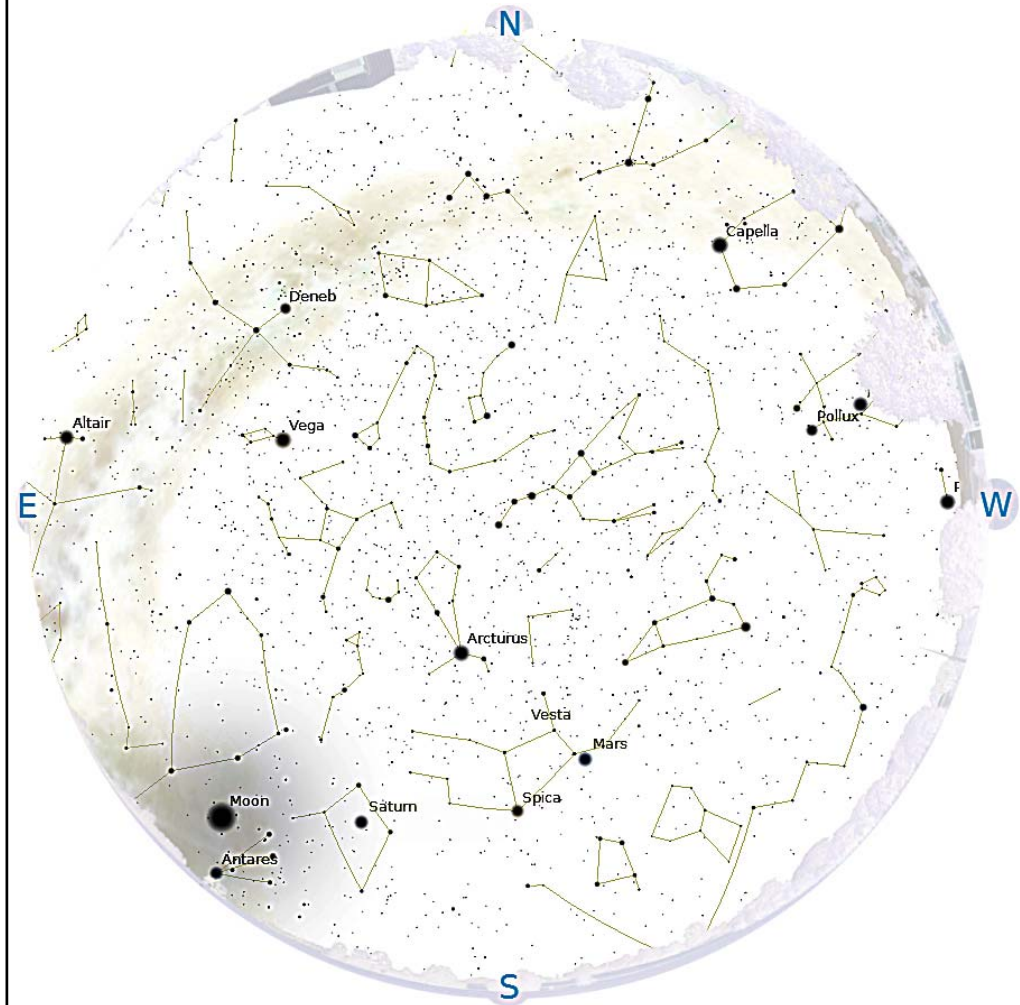

Rugby & District Astronomical Society Sky Notes

by Chris Longthorn

May 2014, no 60

The night sky at 23:00 U.T.C., May15th

Rugby & District Astronomical Society

www.rugbyastro.org.uk

Honorary President:	Roger Jackson	Chair:	Dr Johanna Jarvis
Treasurer :	Sarah Meek	Membership Secretary	Barrie Chessell
Webmaster	David Riley	Secretary:	Lesley Dyke
Sky Notes	Chris Longthorn		

Email rugby-Astro@hotmail.co.uk

Phone 07739-716383

© R&DAS 2014