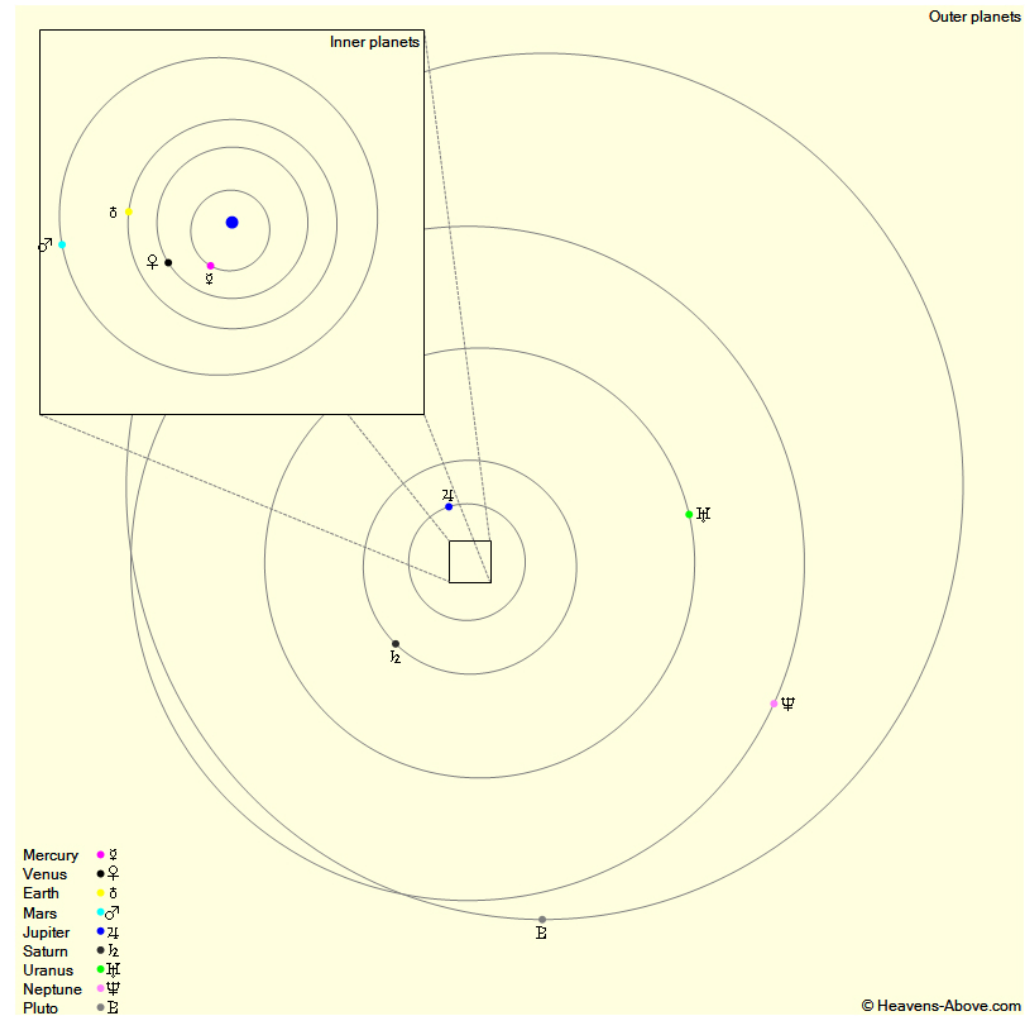

The Planets, mid month.

Mercury is in Aquarius with a magnitude of +0.2, a phase of 58%, and a diameter of 7". It rises at 05:40, transits at 10:33, and sets at 15:25. It is visible low in the east before sunrise.

Venus is in Capricornus with a magnitude of -4.4, a phase of 46%, and a diameter of 27". It rises at 04:34, transits at 09:14, and sets at 13:54. It is visible in the morning sky.

Mars is in Virgo with a magnitude of -0.9, a phase of 97%, and a diameter of 13". It transits at 02:17, sets at 07:40, and rises again at 20:49. It is well placed for observation throughout the night.

Jupiter is in Gemini with a magnitude of -2.3 and a diameter of 40". It sets at 03:41, rises again at 10:59, and transits at 19:18. It is visible in the evening sky.

Saturn is in Libra with a magnitude of +0.4 and a diameter of 18". It transits at 04:00, sets at 08:35, and rises again at 23:21. It is visible in the morning sky.

Uranus is in Pisces with a magnitude of +5.9 and a diameter of 3". It rises at 06:53, transits at 13:16, and sets at 19:39. It is visible low in the west after sunset.

Neptune is in Aquarius with a magnitude of +8.0 and a diameter of 2". It rises at 05:54, transits at 11:05, and sets at 16:15. It is visible low in the east before sunrise.