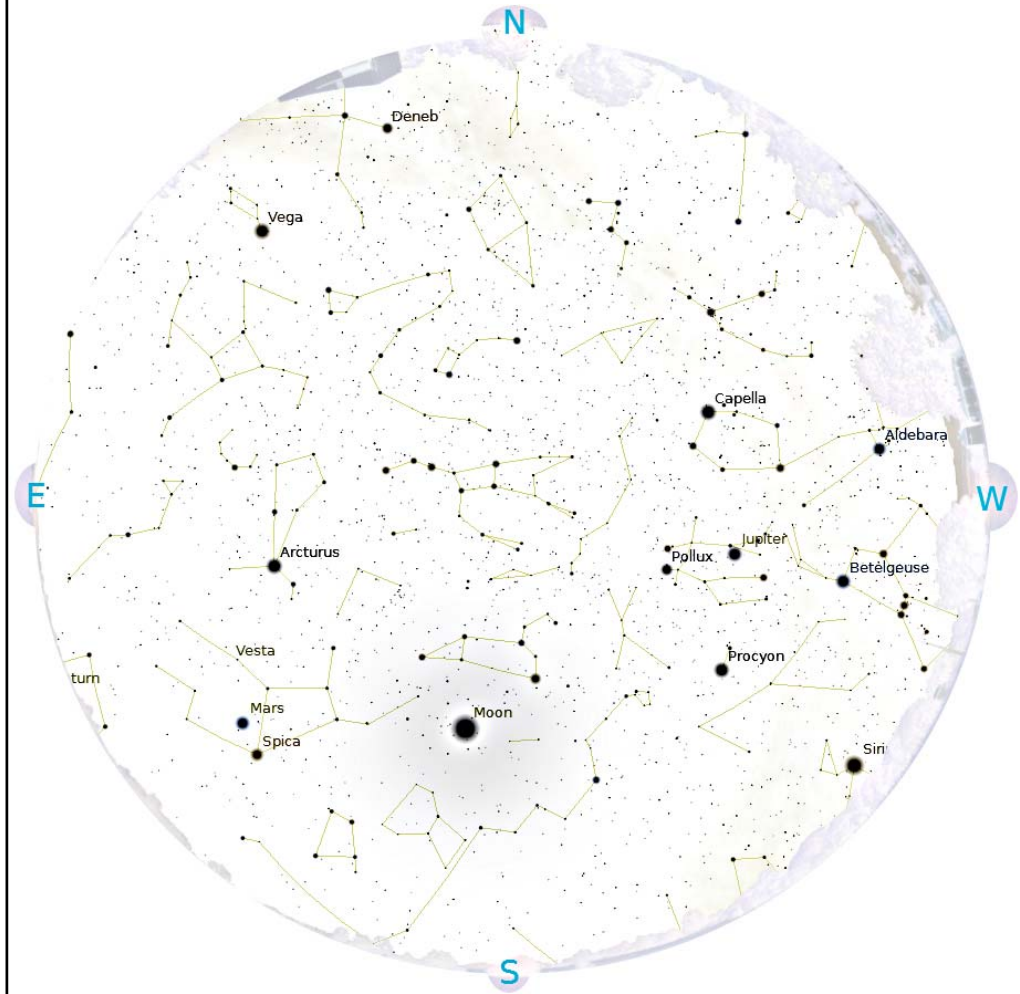

Rugby & District Astronomical Society Sky Notes

by Chris Longthorn

March 2014, no 58

The night sky at 23:00 U.T.C., Mar 15th