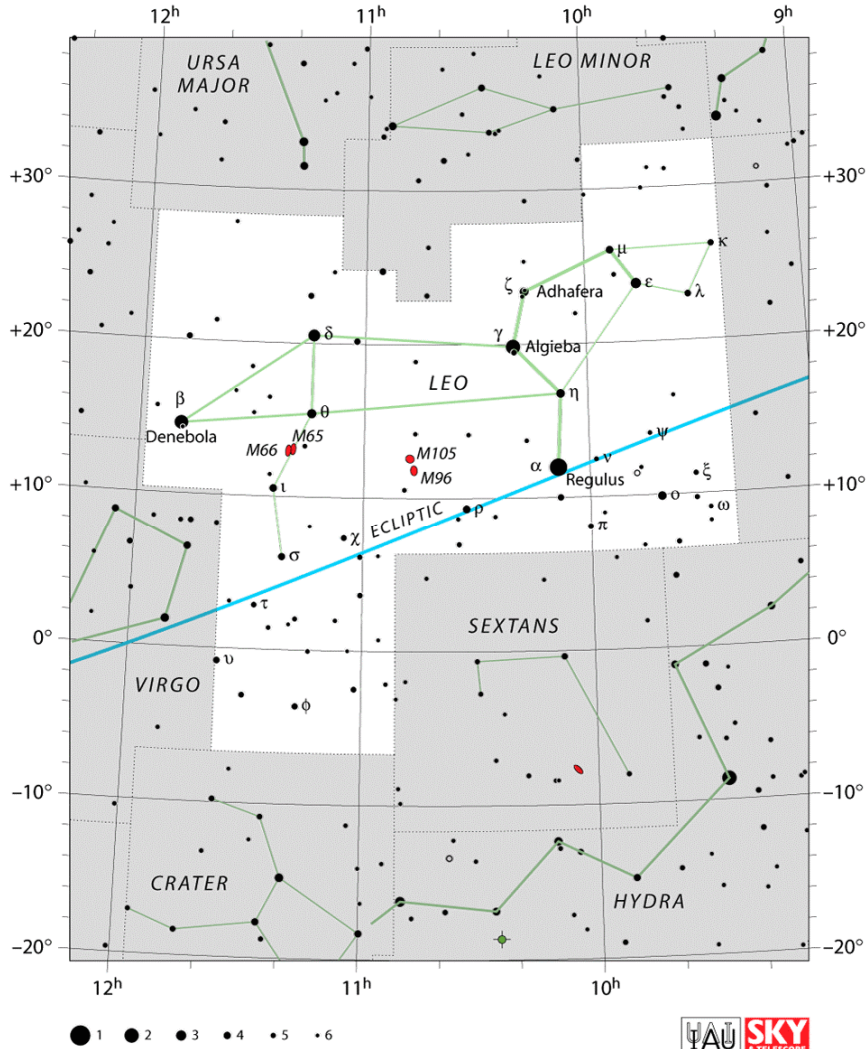

Constellation of the Month - Leo.

Your challenge is to observe, and record what you see ready for including in the Sky Notes presentation next month.

The Constellation of the Month will be selected from one that is readily visible most of the night during the month.

Venus is in Capricornus with a magnitude of -4.4, a phase of 46%, and a diameter of 27". It rises at 04:34, transits at 09:14, and sets at 13:54. It is visible in the morning sky.

Mars is in Virgo with a magnitude of -0.9, a phase of 97%, and a diameter of 13". It transits at 02:17, sets at 07:40, and rises again at 20:49. It is well placed for observation throughout the night.

Jupiter is in Gemini with a magnitude of -2.3 and a diameter of 40". It sets at 03:41, rises again at 10:59, and transits at 19:18. It is visible in the evening sky.

Saturn is in Libra with a magnitude of +0.4 and a diameter of 18". It transits at 04:00, sets at 08:35, and rises again at 23:21. It is visible in the morning sky.

Uranus is in Pisces with a magnitude of +5.9 and a diameter of 3". It rises at 06:53, transits at 13:16, and sets at 19:39. It is visible low in the west after sunset.

Neptune is in Aquarius with a magnitude of +8.0 and a diameter of 2". It rises at 05:54, transits at 11:05, and sets at 16:15. It is visible low in the east before sunrise.