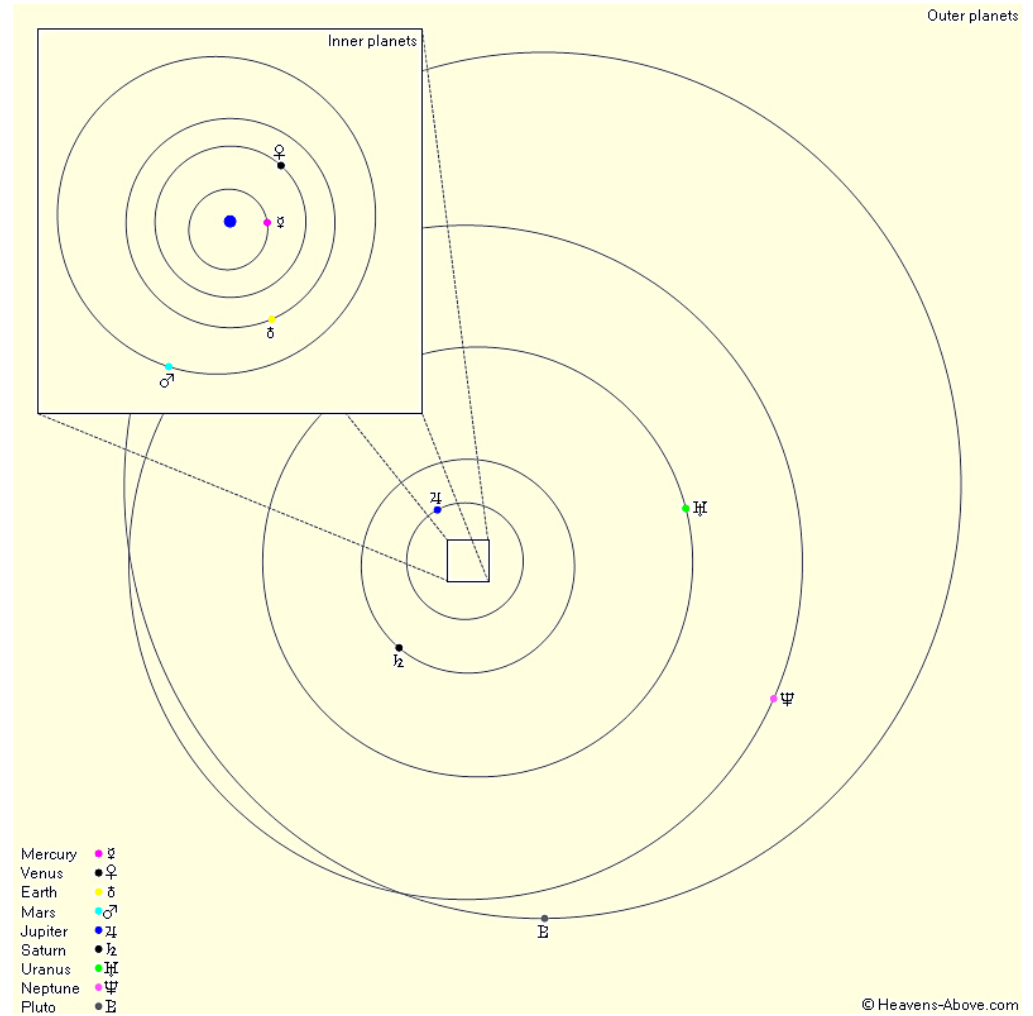

Mercury is in Orion with a magnitude of +0.0, a phase of 46%, and a diameter of 7". It rises at 03:37, transits at 11:42, and sets at 19:49. It is visible low in the east before sunrise.

Venus is in Taurus with a magnitude of -3.9, a phase of 89%, and a diameter of 11". It rises at 03:01, transits at 11:16, and sets at 19:32. It is visible low in the east before sunrise.

Mars is in Virgo with a magnitude of +0.2, a phase of 87%, and a diameter of 9". It sets at 00:14, rises again at 13:53, and transits at 19:02. It is visible in the evening sky.

Jupiter is in Cancer with a magnitude of -1.8 and a diameter of 31". It rises at 05:40, transits at 13:40, and sets at 21:40. It is currently too close to the Sun to be observed.

Saturn is in Libra with a magnitude of +0.5 and a diameter of 17". It sets at 01:19, rises again at 15:46, and transits at 20:30. It is visible in the evening sky.

Uranus is in Pisces with a magnitude of +5.8 and a diameter of 4". It rises at 00:02, transits at 06:35, and sets at 13:08. It is visible in the morning sky.

Neptune is in Aquarius with a magnitude of +7.8 and a diameter of 2". It transits at 04:11, sets at 09:23, and rises again at 22:54. It is well placed for observation throughout the night.

All times in UTC, add one hour for BST
 Sky Events Calendar by Fred Espenak and Sumit Dutta (NASA's GSFC)
 ISS, Iridium Data and Solar System Map courtesy of Heavens-Above (www.heavens-above.com)