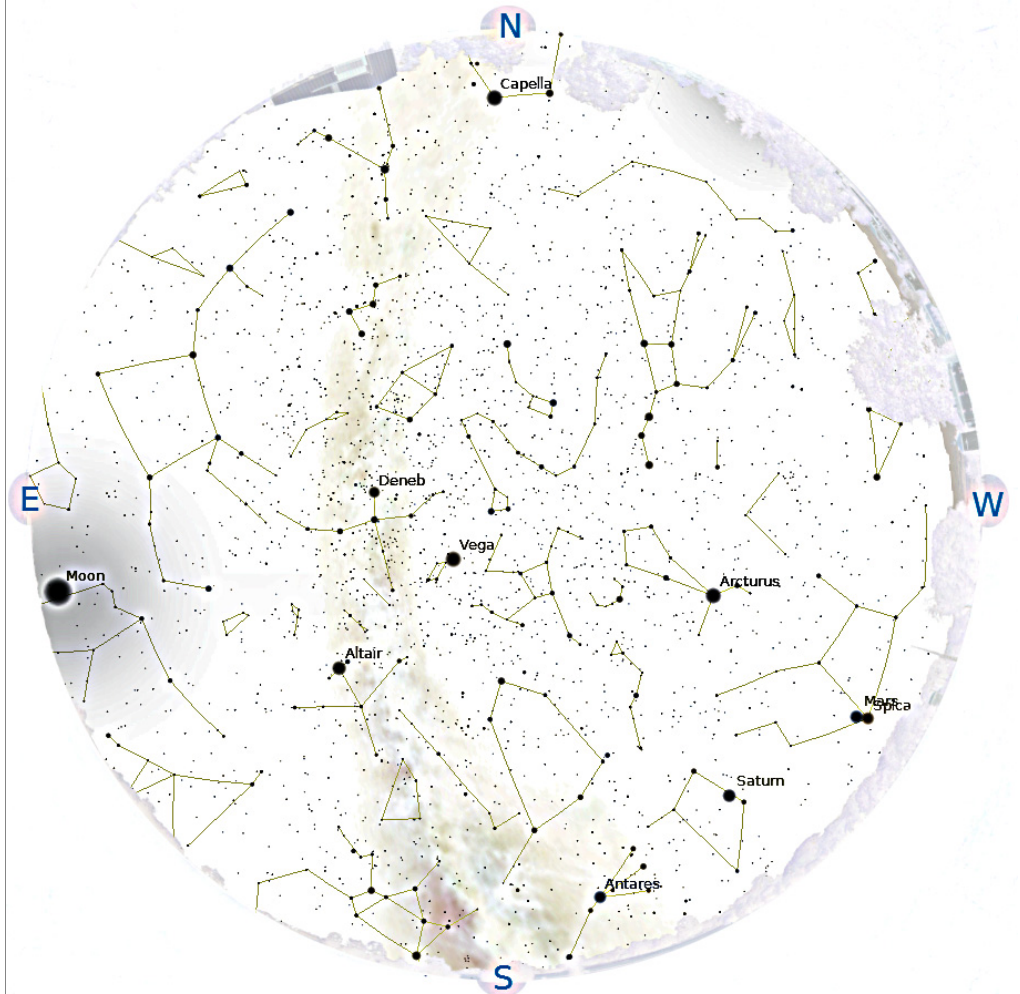

Rugby & District Astronomical Society Sky Notes

by Chris Longthorn

July 2014, no 62

Rugby & District Astronomical Society

www.rugbyastro.org.uk

Honorary President:	Roger Jackson	Chair:	Dr Johanna Jarvis
Treasurer :	Sarah Meek	Membership Secretary	Barrie Chessell
Webmaster	David Riley	Secretary:	Lesley Dyke
Sky Notes	Chris Longthorn		

Email rugby-Astro@hotmail.co.uk

Phone 07739-716383
© R&DAS 2014

The night sky at 23:00 U.T.C., July 15th