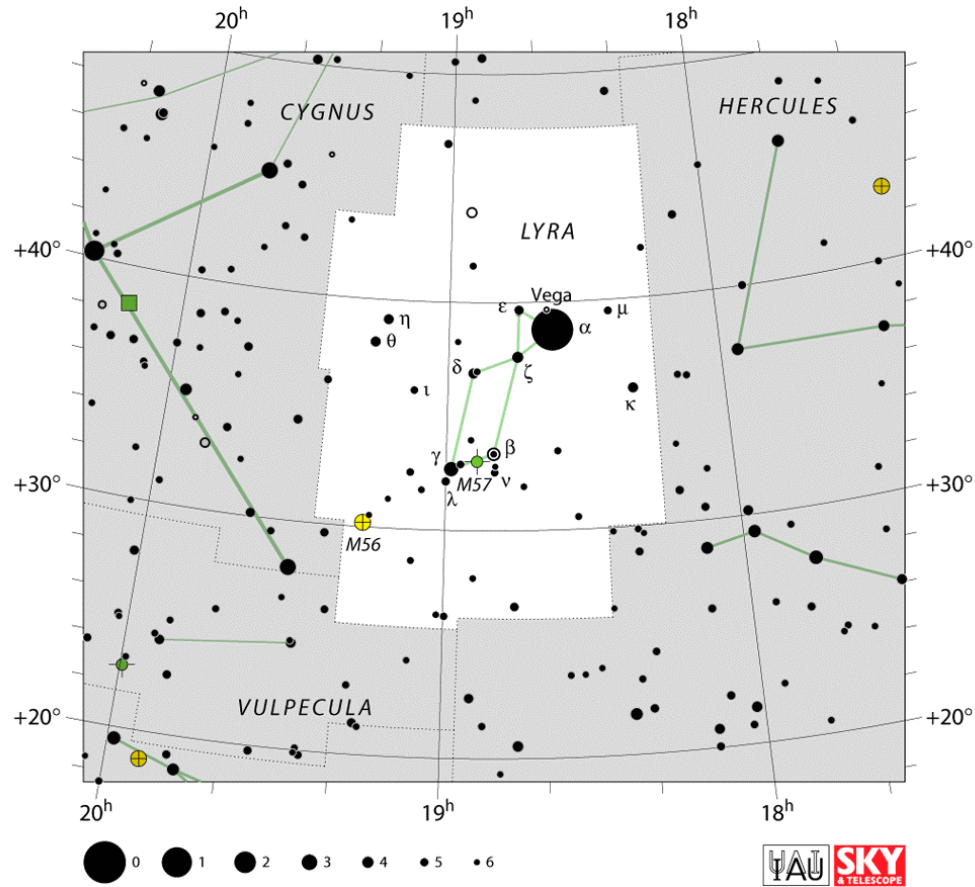

Constellation of the Month - Lyra.

Your challenge is to observe, and record what you see ready for including in the Sky Notes presentation next month.

The Constellation of the Month will be selected from one that is readily visible most of the night during the month.

Mercury is in Orion with a magnitude of +0.0, a phase of 46%, and a diameter of 7". It rises at 03:37, transits at 11:42, and sets at 19:49. It is visible low in the east before sunrise.

Venus is in Taurus with a magnitude of -3.9, a phase of 89%, and a diameter of 11". It rises at 03:01, transits at 11:16, and sets at 19:32. It is visible low in the east before sunrise.

Saturn is in Libra with a magnitude of +0.5 and a diameter of 17". It sets at 01:19, rises again at 15:46, and transits at 20:30. It is visible in the evening sky.

Uranus is in Pisces with a magnitude of +5.8 and a diameter of 4". It rises at 00:02, transits at 06:35, and sets at 13:08. It is visible in the morning sky.

Neptune is in Aquarius with a magnitude of +7.8 and a diameter of 2". It transits at 04:11, sets at 09:23, and rises again at 22:54. It is well placed for observation throughout the night.

All times in UTC, add one hour for BST
 Sky Events Calendar by Fred Espenak and Sumit Dutta (NASA's GSFC)
 ISS, Iridium Data and Solar System Map courtesy of Heavens-Above (www.heavens-above.com)