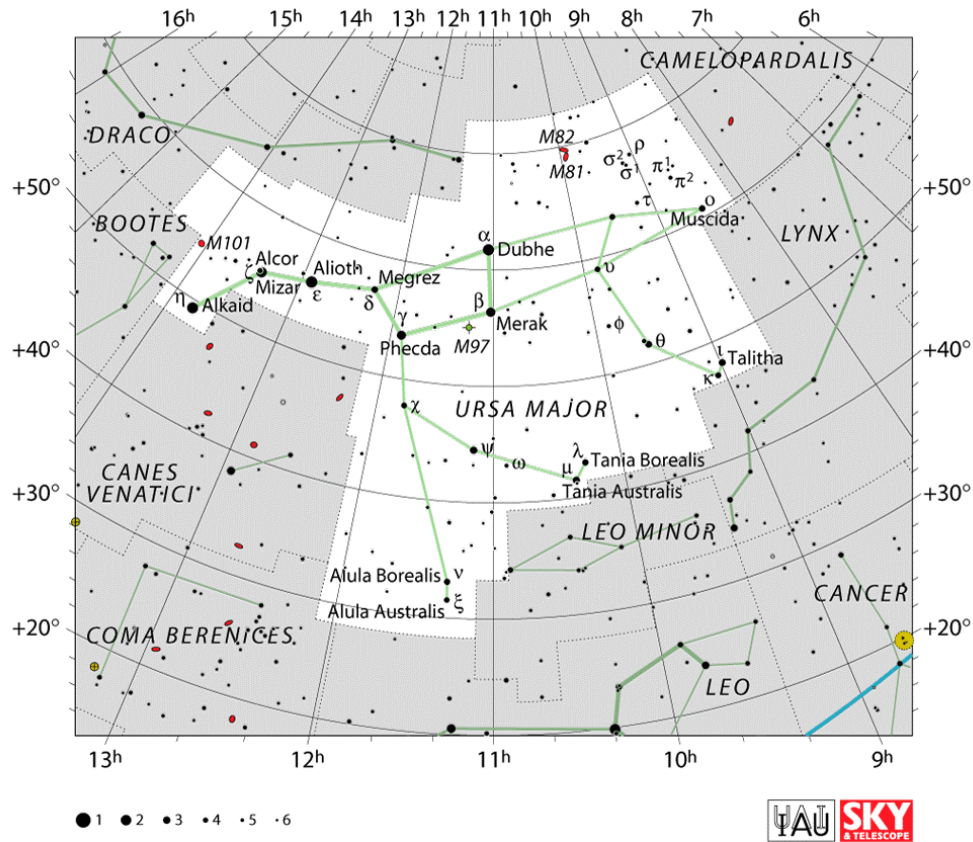

Constellation of the Month - Ursa Major.

Your challenge is to observe, and record what you see ready for including in the Sky Notes presentation next month.

The Constellation of the Month will be selected from one that is readily visible most of the night during the month.

Venus is in Sagittarius with a magnitude of -4.6, a phase of 26%, and a diameter of 41". It rises at 05:02, transits at 09:36, and sets at 14:10. It is visible in the morning sky.

Mars is in Virgo with a magnitude of -0.1, a phase of 93%, and a diameter of 10". It transits at 04:06, sets at 09:29, and rises again at 22:40. It is visible in the morning sky.

Jupiter is in Gemini with a magnitude of -2.5 and a diameter of 44". It sets at 05:32, rises again at 12:52, and transits at 21:10. It is visible in the evening sky.

Saturn is in Libra with a magnitude of +0.5 and a diameter of 17". It rises at 01:16, transits at 05:50, and sets at 10:24. It is visible in the morning sky.

Uranus is in Pisces with a magnitude of +5.9 and a diameter of 3". It rises at 08:41, transits at 15:01, and sets at 21:21. It is visible in the evening sky.

Neptune is in Aquarius with a magnitude of +8.0 and a diameter of 2". It rises at 07:43, transits at 12:51, and sets at 17:59. It is currently too close to the Sun to be observed.