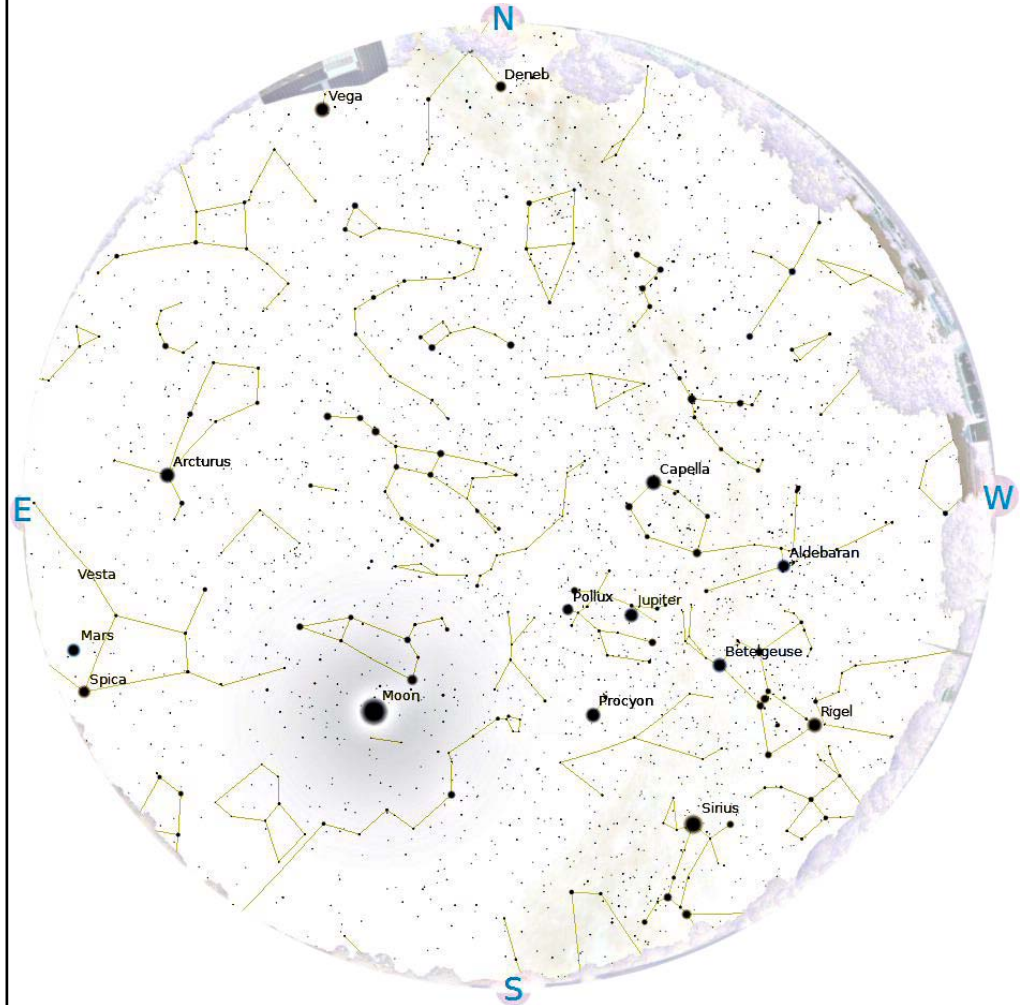

Rugby & District Astronomical Society Sky Notes

by Chris Longthorn

February 2014, no 57

The night sky at 23:00 U.T.C., Feb 15th

Rugby & District Astronomical Society

www.rugbyastro.org.uk

Honorary President:	Roger Jackson	Chair:	Dr Johanna Jarvis
Treasurer :	Sarah Meek	Membership Secretary	Barrie Chessell
Webmaster	David Riley	Secretary:	Lesley Dyke
Sky Notes	Chris Longthorn		

Email rugby-Astro@hotmail.co.uk

Phone 07739-716383

© R&DAS 2014