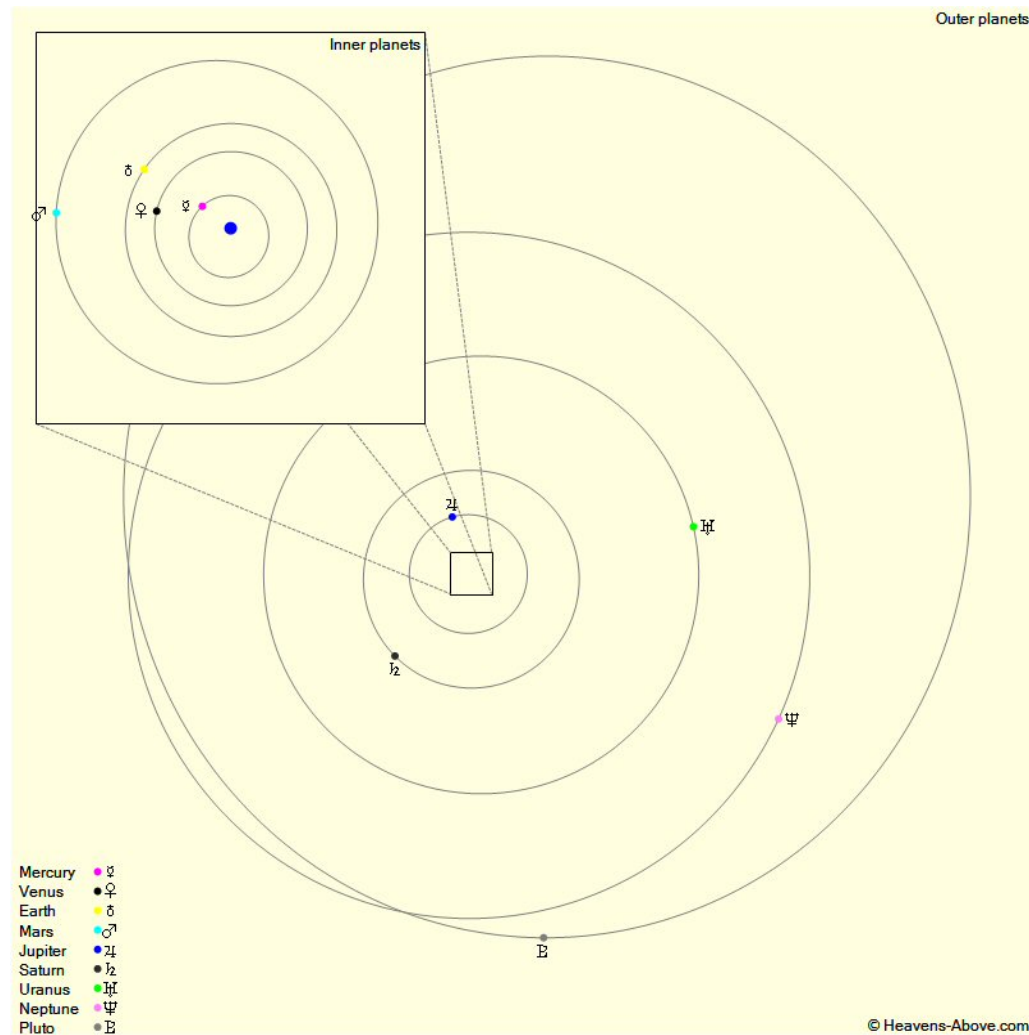

The Planets, mid month.

Mercury is in Capricornus with a magnitude of +4.5, a phase of 1%, and a diameter of 10". It rises at 07:01, transits at 12:17, and sets at 17:32. It is currently too close to the Sun to be observed.

Venus is in Sagittarius with a magnitude of -4.6, a phase of 26%, and a diameter of 41". It rises at 05:02, transits at 09:36, and sets at 14:10. It is visible in the morning sky.

Mars is in Virgo with a magnitude of -0.1, a phase of 93%, and a diameter of 10". It transits at 04:06, sets at 09:29, and rises again at 22:40. It is visible in the morning sky.

Jupiter is in Gemini with a magnitude of -2.5 and a diameter of 44". It sets at 05:32, rises again at 12:52, and transits at 21:10. It is visible in the evening sky.

Saturn is in Libra with a magnitude of +0.5 and a diameter of 17". It rises at 01:16, transits at 05:50, and sets at 10:24. It is visible in the morning sky.

Uranus is in Pisces with a magnitude of +5.9 and a diameter of 3". It rises at 08:41, transits at 15:01, and sets at 21:21. It is visible in the evening sky.

Neptune is in Aquarius with a magnitude of +8.0 and a diameter of 2". It rises at 07:43, transits at 12:51, and sets at 17:59. It is currently too close to the Sun to be observed.