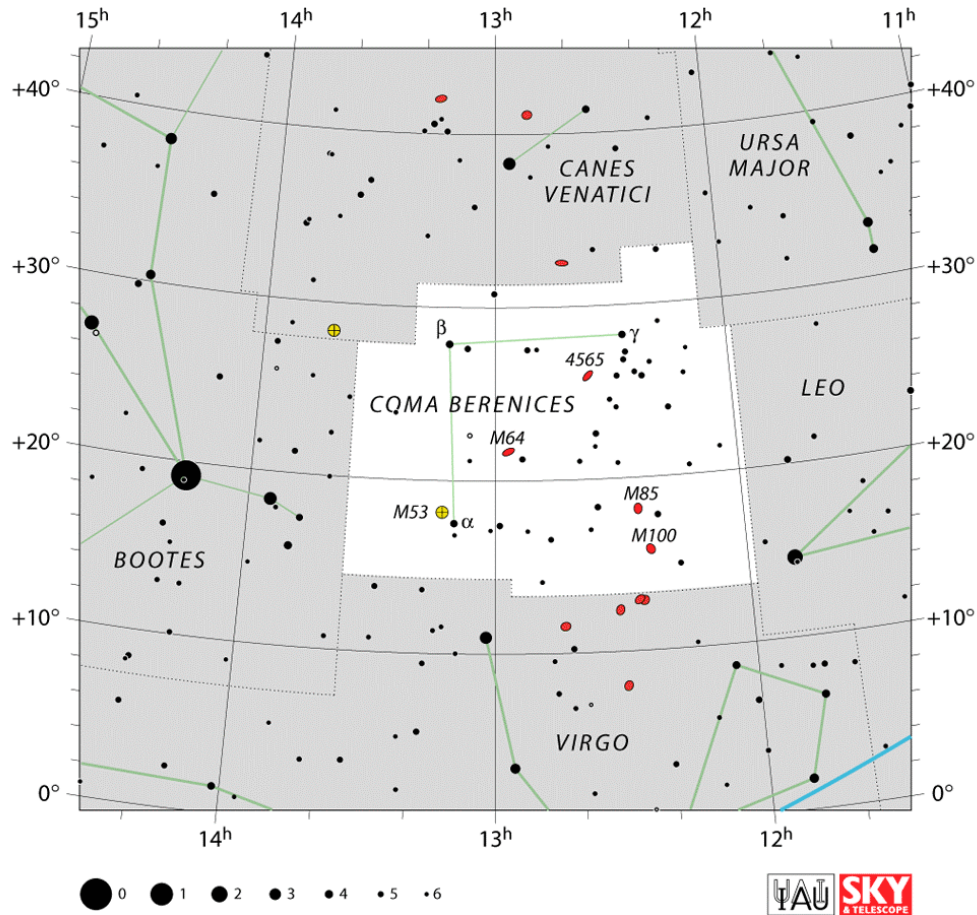

Constellation of the Month - Coma Berenices.

Your challenge is to observe, and record what you see ready for including in the Sky Notes presentation next month.

The Constellation of the Month will be selected from one that is readily visible most of the night during the month.

Mars is in Virgo with a magnitude of -1.4, a phase of 100%, and a diameter of 15". It sets at 05:17, rises again at 17:52, and transits at 23:32. It is well placed for observation throughout the night.

Jupiter is in Gemini with a magnitude of -2.1 and a diameter of 37". It sets at 01:48, rises again at 09:08, and transits at 17:26. It is visible in the evening sky.

Saturn is in Libra with a magnitude of +0.2 and a diameter of 18". It transits at 01:53, sets at 06:30, and rises again at 21:12. It is well placed for observation throughout the night.

Uranus is in Pisces with a magnitude of +5.9 and a diameter of 3". It rises at 04:54, transits at 11:21, and sets at 17:47. It is visible low in the east before sunrise.

Neptune is in Aquarius with a magnitude of +7.9 and a diameter of 2". It rises at 03:54, transits at 09:06, and sets at 14:19. It is visible in the morning sky.