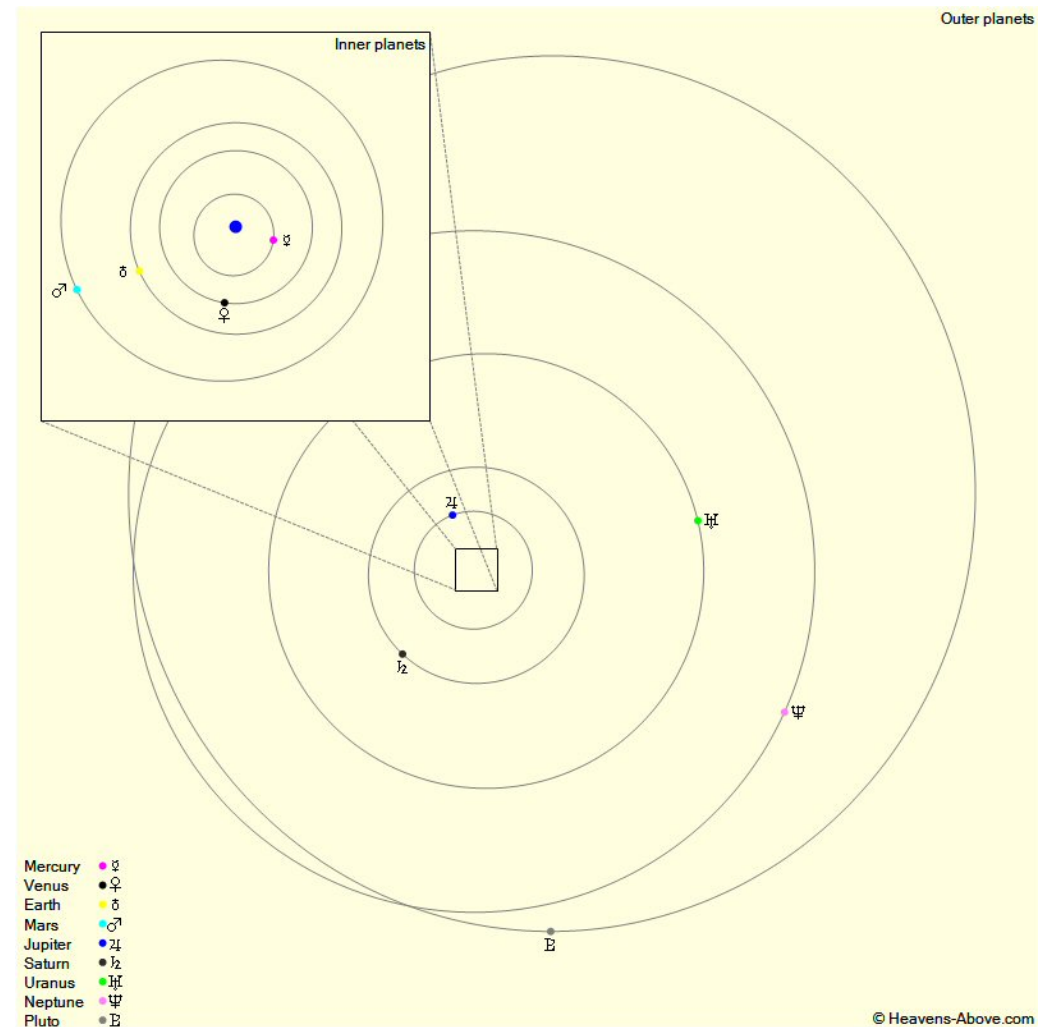

Mercury is in Pisces with a magnitude of -1.0, a phase of 93%, and a diameter of 5". It rises at 05:02, transits at 11:26, and sets at 17:52. It is visible low in the east before sunrise.

Venus is in Aquarius with a magnitude of -4.2, a phase of 61%, and a diameter of 19". It rises at 03:57, transits at 09:19, and sets at 14:41. It is visible in the morning sky.

Mars is in Virgo with a magnitude of -1.4, a phase of 100%, and a diameter of 15". It sets at 05:17, rises again at 17:52, and transits at 23:32. It is well placed for observation throughout the night.

Jupiter is in Gemini with a magnitude of -2.1 and a diameter of 37". It sets at 01:48, rises again at 09:08, and transits at 17:26. It is visible in the evening sky.

Saturn is in Libra with a magnitude of +0.2 and a diameter of 18". It transits at 01:53, sets at 06:30, and rises again at 21:12. It is well placed for observation throughout the night.

Uranus is in Pisces with a magnitude of +5.9 and a diameter of 3". It rises at 04:54, transits at 11:21, and sets at 17:47. It is visible low in the east before sunrise.

Neptune is in Aquarius with a magnitude of +7.9 and a diameter of 2". It rises at 03:54, transits at 09:06, and sets at 14:19. It is visible in the morning sky.