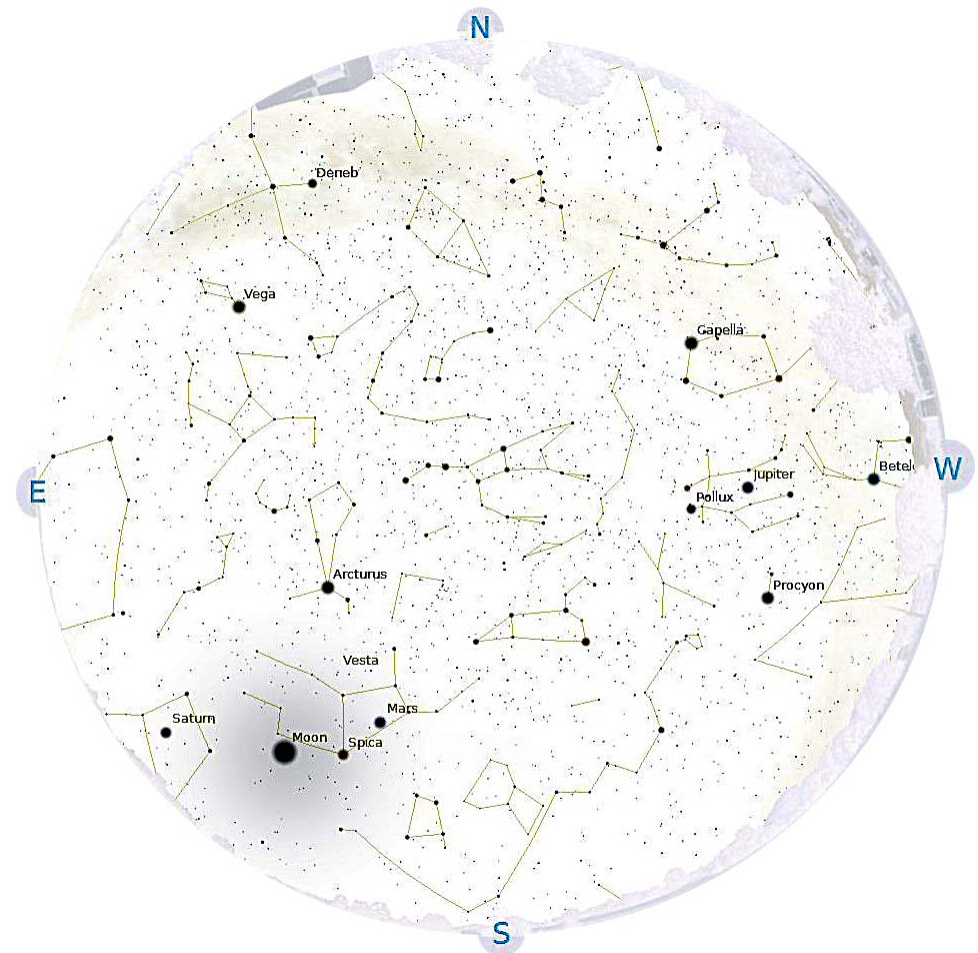

Rugby & District Astronomical Society Sky Notes

by Chris Longthorn

April 2014, no 59

Rugby & District Astronomical Society

www.rugbyastro.org.uk

Honorary President:
Treasurer:
Webmaster
Sky Notes

Roger Jackson
Sarah Meek
David Riley
Chris Longthorn

Chair:
Membership Secretary
Secretary:

Dr Johanna Jarvis
Barrie Chessell
Lesley Dyke

Email rugby-Astro@hotmail.co.uk

Phone 07739-716383
© R&DAS 2014

The night sky at 23:00 U.T.C., Apr 15th