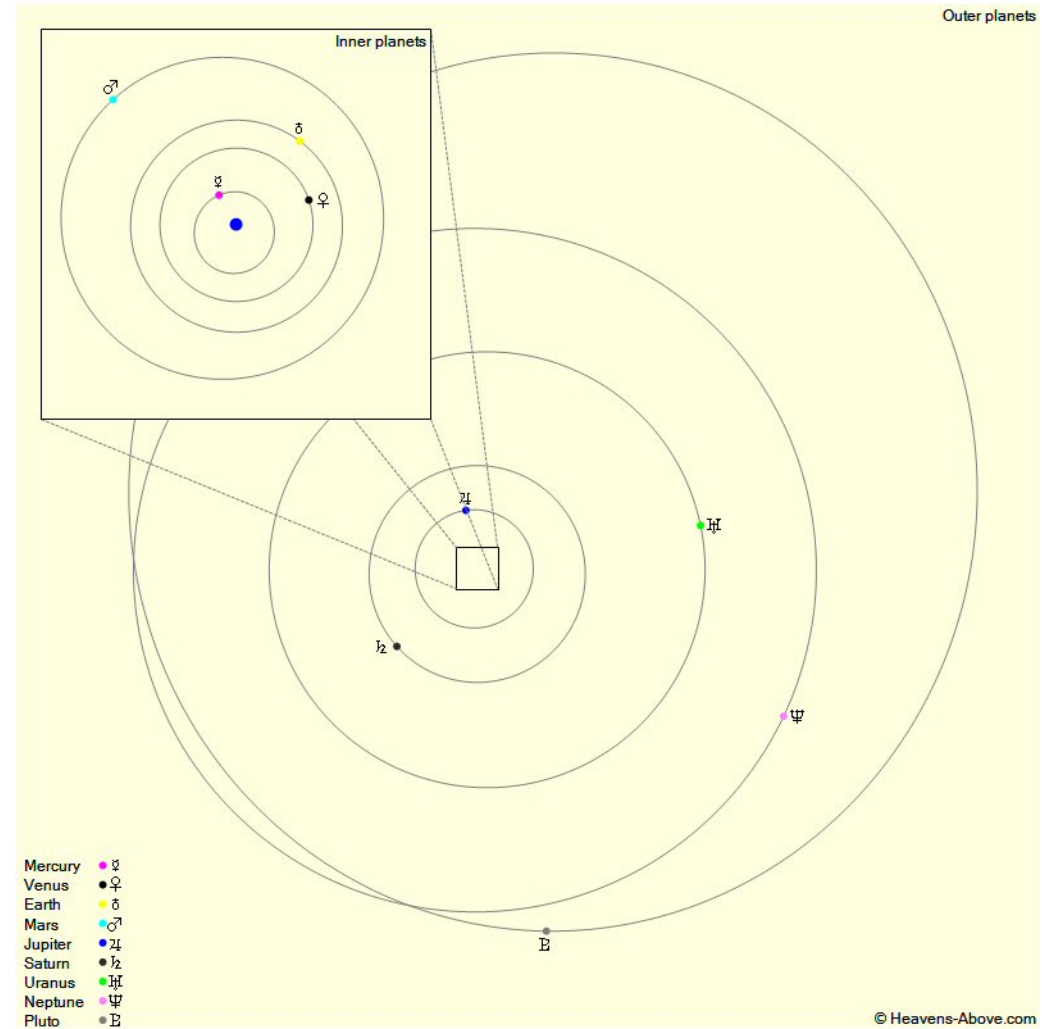

The Planets, mid month.

Mercury is in Virgo with a magnitude of -0.3, a phase of 47%, and a diameter of 7". It rises at 06:31, transits at 11:38, and sets at 16:44. It is visible low in the east before sunrise.

Venus is in Sagittarius with a magnitude of -4.5, a phase of 42%, and a diameter of 30". It rises at 12:46, transits at 16:08, and sets at 19:30. It is visible in the evening sky.

Mars is in Leo with a magnitude of +1.4, a phase of 92%, and a diameter of 5". It rises at 02:08, transits at 08:45, and sets at 15:21. It is visible in the morning sky.

Jupiter is in Gemini with a magnitude of -2.5 and a diameter of 43". It transits at 04:56, sets at 13:05, and rises again at 20:43. It is visible in the morning sky.

Saturn is in Libra with a magnitude of +0.5 and a diameter of 15". It rises at 07:35, transits at 12:20, and sets at 17:06. It is currently too close to the Sun to be observed.

Uranus is in Pisces with a magnitude of +5.7 and a diameter of 4". It sets at 04:21, rises again at 15:41, and transits at 21:59. It is well placed for observation throughout the night.

Neptune is in Aquarius with a magnitude of +7.9 and a diameter of 2". It sets at 00:52, rises again at 14:41, and transits at 19:44. It is visible in the evening sky.