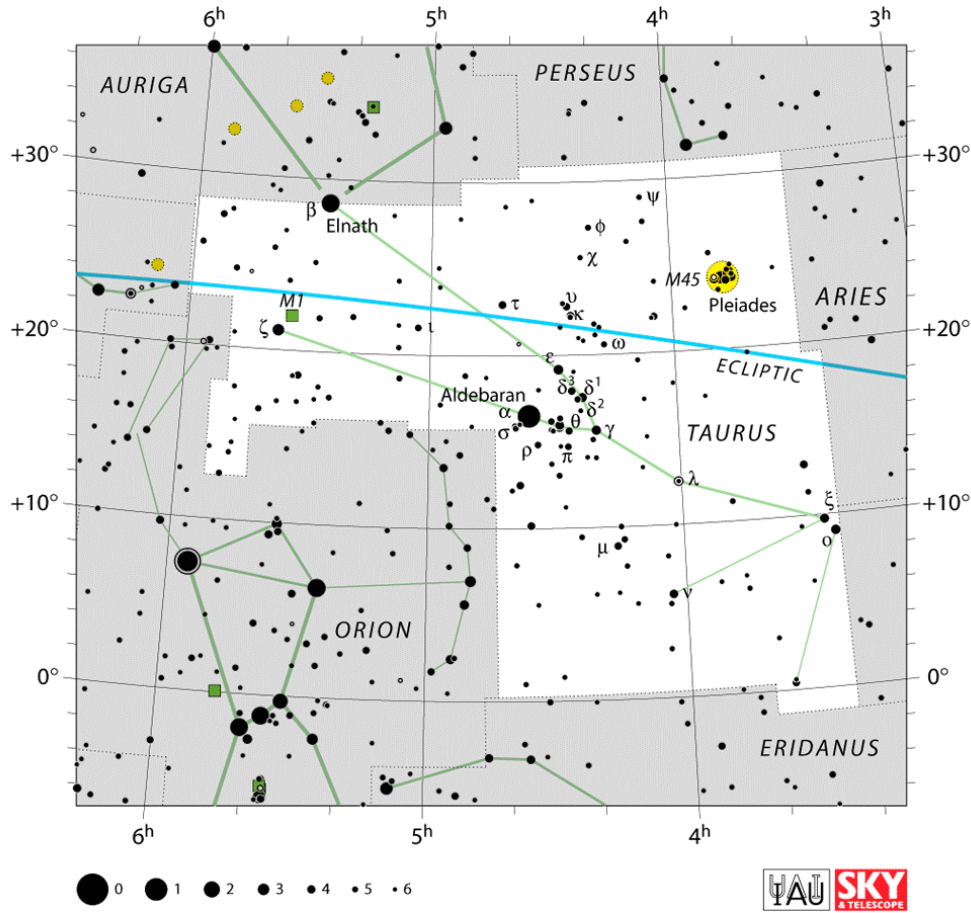

Constellation of the Month - Taurus

Your challenge is to observe, and record what you see ready for including in the Sky Notes presentation next month.

The Constellation of the Month will be selected from one that is readily visible most of the night during the month.

The Planets, mid month.

Mercury is in Virgo with a magnitude of -0.3, a phase of 47%, and a diameter of 7". It rises at 06:31, transits at 11:38, and sets at 16:44. It is visible low in the east before sunrise.

Jupiter is in Gemini with a magnitude of -2.5 and a diameter of 43". It transits at 04:56, sets at 13:05, and rises again at 20:43. It is visible in the morning sky.

Saturn is in Libra with a magnitude of +0.5 and a diameter of 15". It rises at 07:35, transits at 12:20, and sets at 17:06. It is currently too close to the Sun to be observed.

Uranus is in Pisces with a magnitude of +5.7 and a diameter of 4". It sets at 04:21, rises again at 15:41, and transits at 21:59. It is well placed for observation throughout the night.

Neptune is in Aquarius with a magnitude of +7.9 and a diameter of 2". It sets at 00:52, rises again at 14:41, and transits at 19:44. It is visible in the evening sky.