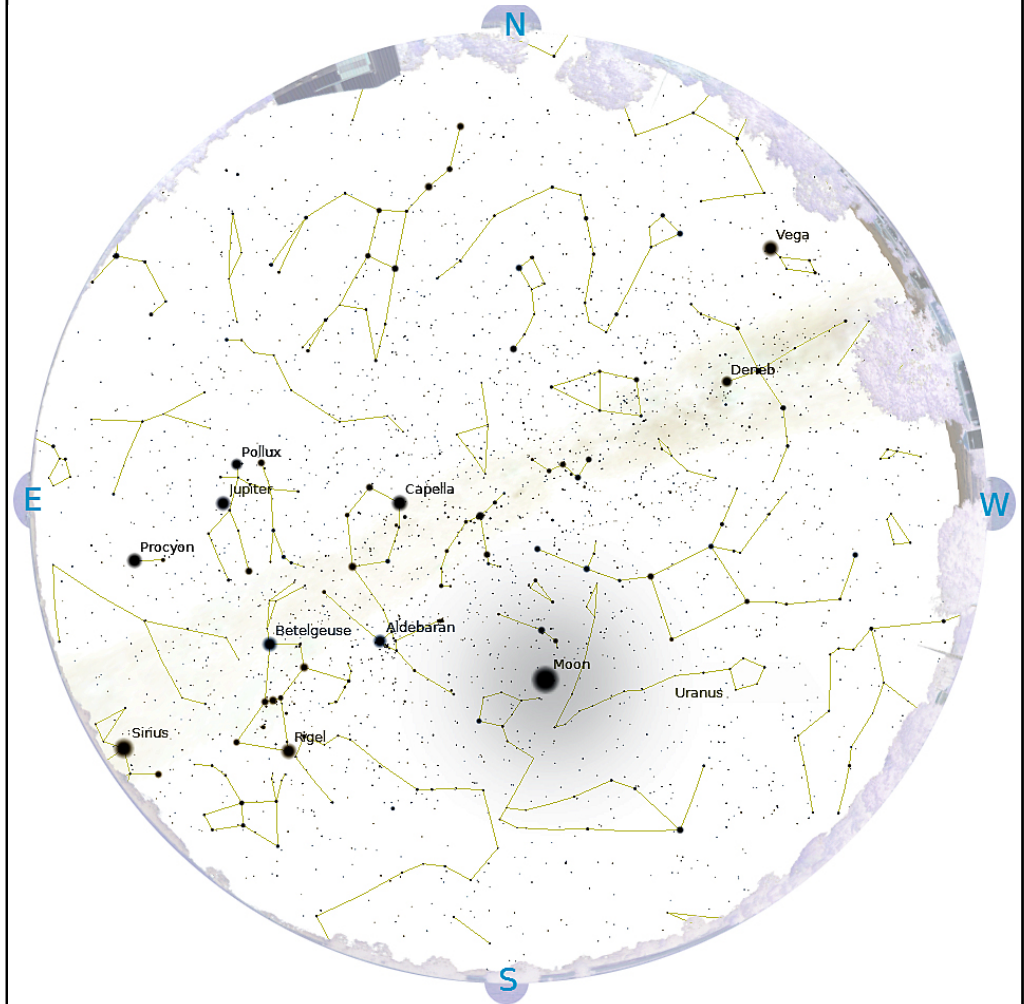

Rugby & District Astronomical Society Sky Notes

by Chris Longthorn

November 2013, no 54

Rugby & District Astronomical Society

www.rugbyastro.org.uk

Honorary President:	Roger Jackson	Chair:	Dr Johanna Jarvis
Treasurer :	Sarah Meek	Membership Secretary	Barrie Chessell
Webmaster	David Riley	Secretary:	Lesley Dyke
Sky Notes	Chris Longthorn		

Email rugby-Astro@hotmail.co.uk

Phone 07739-716383

© R&DAS 2013

The night sky at 23:00 U.T.C., Nov 15th